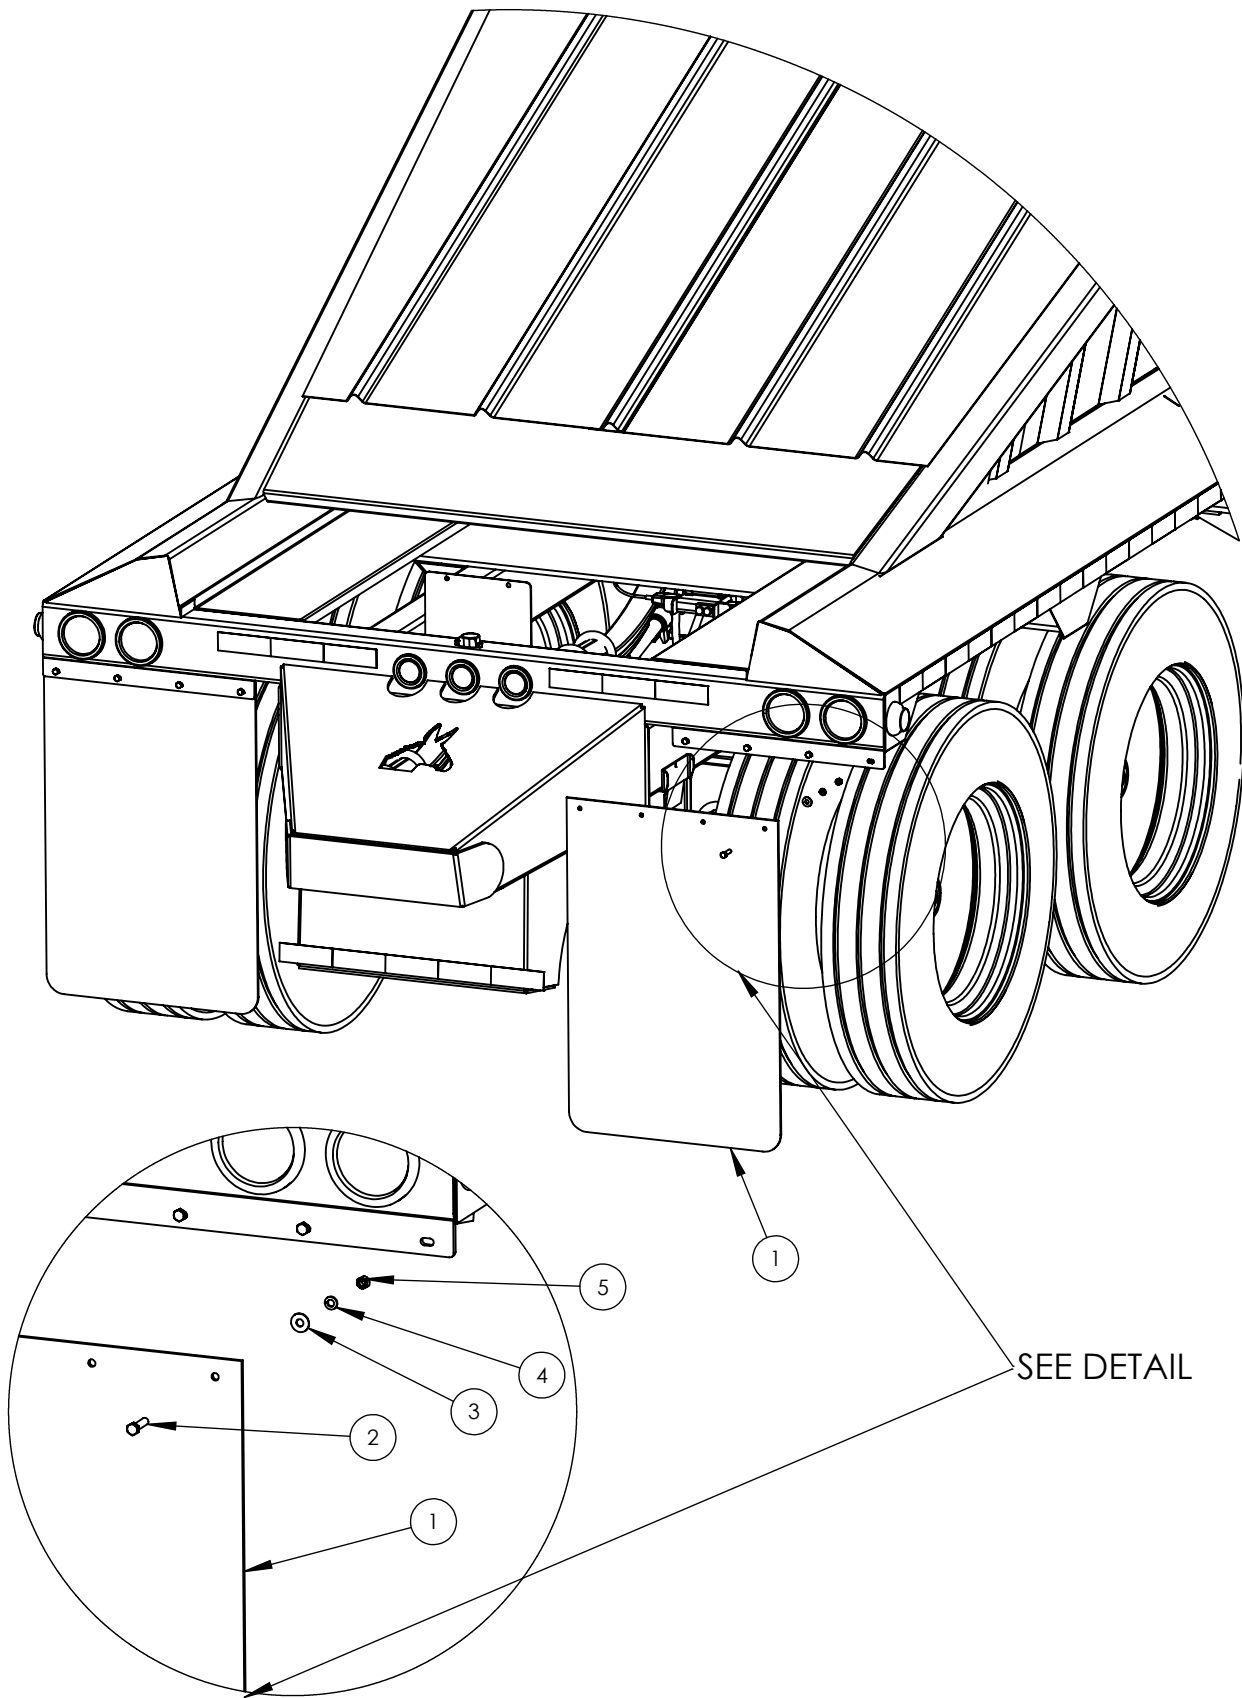

ITEM #	PART #	DESCRIPTION	QTY
1	MICMF1000	MUDFLAP	2
2	N&B4789	BOLT, 3/8-16 UNC X 1.5"	8
3	N&B3450	FLAT WASHER, 3/8"	8
4	N&B5450	LOCK WASHER, 3/8"	8
5	N&B1450	NUT 3/8-16 UNC	8