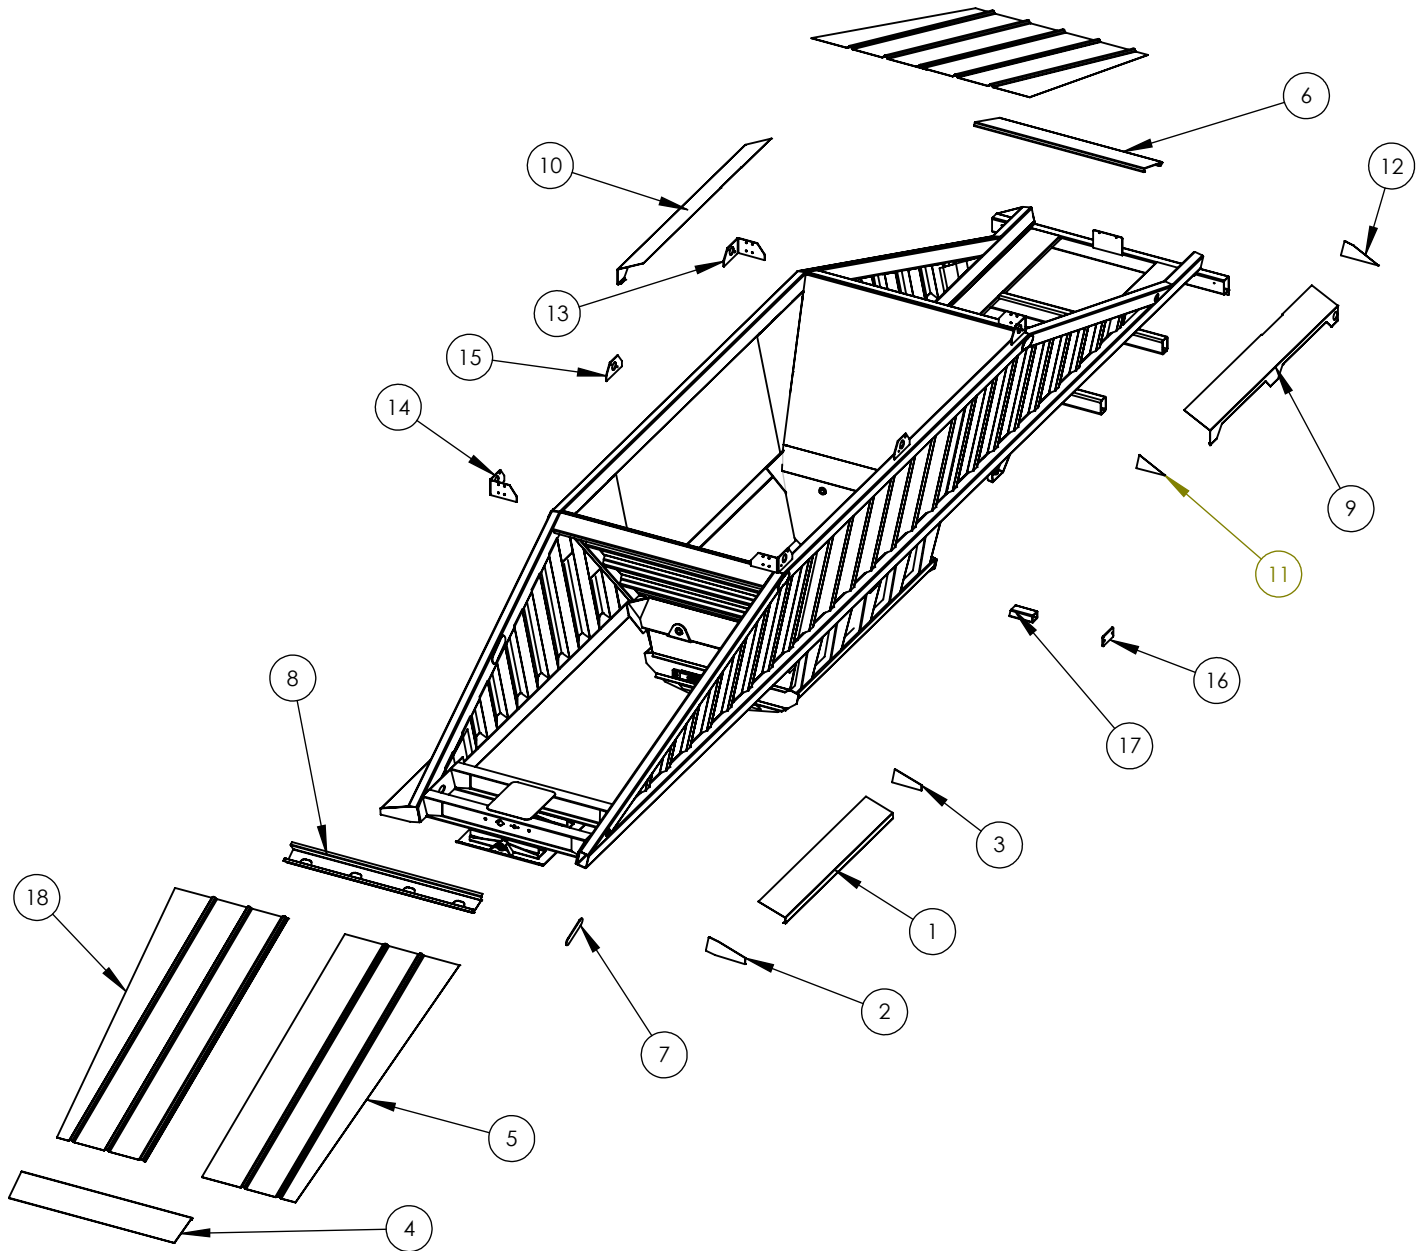

ITEM #	PART #	DESCRIPTION	QTY
1	MFG0093	FRONT FENDER	2
2	MFG0094	FRONT CAP, FRONT FENDER	2
3	MFG0095	REAR CAP, FRONT FENDER	2
4	MFG0096	FRONT HEADER	1
5	MFG0097	2 RIB SLOPE SHEET	2
6	MFG0099	REAR HEADER	1
7	MFG0100	SLOPE SHEET BRACE END PLATE	4
8	MFG0101	SLOPE SHEET BRACE CHANNEL	2
9	MFG0102	REAR FENDER, LEFT	1
10	MFG0103	REAR FENDER, RIGHT	1
11	MFG0104	FRONT CAP, REAR FENDER	2
12	MFG0105	REAR CAP, REAR FENDER	2
13	MFG0106	CORNER HOOK/BANGBOARD BRACKET, LEFT	2
14	MFG0107	CORNER HOOK/BANGBOARD BRACKET, RIGHT	2
15	MFG0108	CENTER HOOK/BANGBOARD BRACKET	2
16	MFG0109	TARP BRACKET PLATE	2
17	MFG0110	TARP BRACKET TUBE	2
18	MFG0098	3 RIB SLOPE SHEET	2