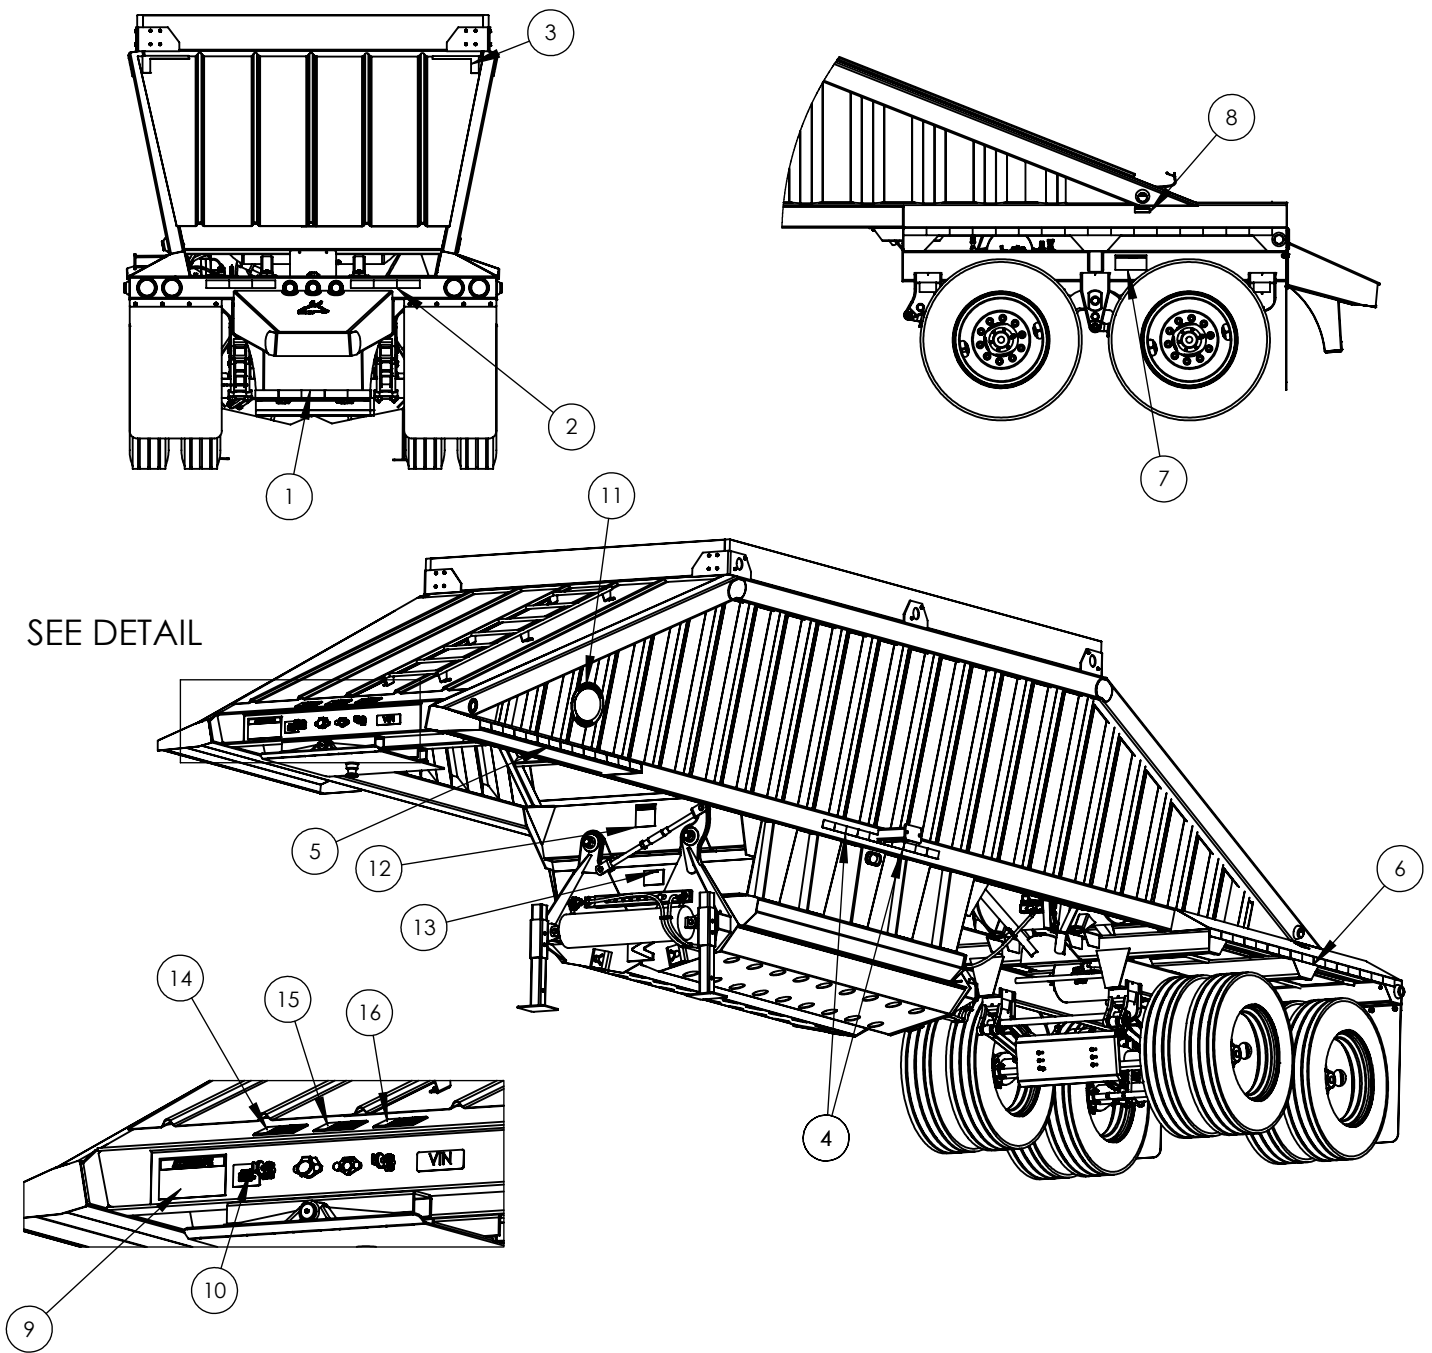

ITEM #	PART #	DESCRIPTION	QTY
1	LTS41050-30	REFLECTIVE CONSPICUITY TAPE, RED AND WHITE, 30", UNDER RIDE BUMPER	1
2	LTS41050-18	REFLECTIVE CONSPICUITY TAPE, RED AND WHITE, 18", REAR LIGHT TUBE	2
3	LTS40641	REFLECTIVE CONSPICUITY TAPE, WHITE ONLY 8" RIGHT ANGLE, REAR SLOPE SHEET	2
4	LTS41050-36	REFLECTIVE CONSPICUITY TAPE, RED AND WHITE, 36", MIDDLE TRAILER SIDES	4
5	LTS41050-84	REFLECTIVE CONSPICUITY TAPE, RED AND WHITE, 84", FRONT FENDERS	2
6	LTS41050-96	REFLECTIVE CONSPICUITY TAPE, RED AND WHITE, 96", REAR FENDERS	2
7		HUTCH WARNING DECAL, LEFT SIDE ONLY	1
8		ABS NOTICE DECAL, LEFT FENDER ONLY	1
9		ATTENTION DECAL, FRONT	1
10		AIR BRAKE ADDITIVES CAUTION DECAL, FRONT	1
11		CONSTRUCTION TRAILER "PACK MULE" DECAL, ONE EACH SIDE	2
12		HOPPER CAUTION DECAL, FRONT AND REAR HOPPER ENDS	2
13		SLIDELOCK ATTENTION DECAL, FRONT AND REAR HOPPER ENDS	2
14		DANGER: CAGE BRAKE CHAMBERS	1
15		WARNING: RE-TORQUE LUG NUTS	1
16		WARNING: USE MATCHED BRAKE COMPONENTS	1
17	LBL BDKIT CLEAR	BOTTOM DUMP DECAL KIT, ITEMS 7-16	1