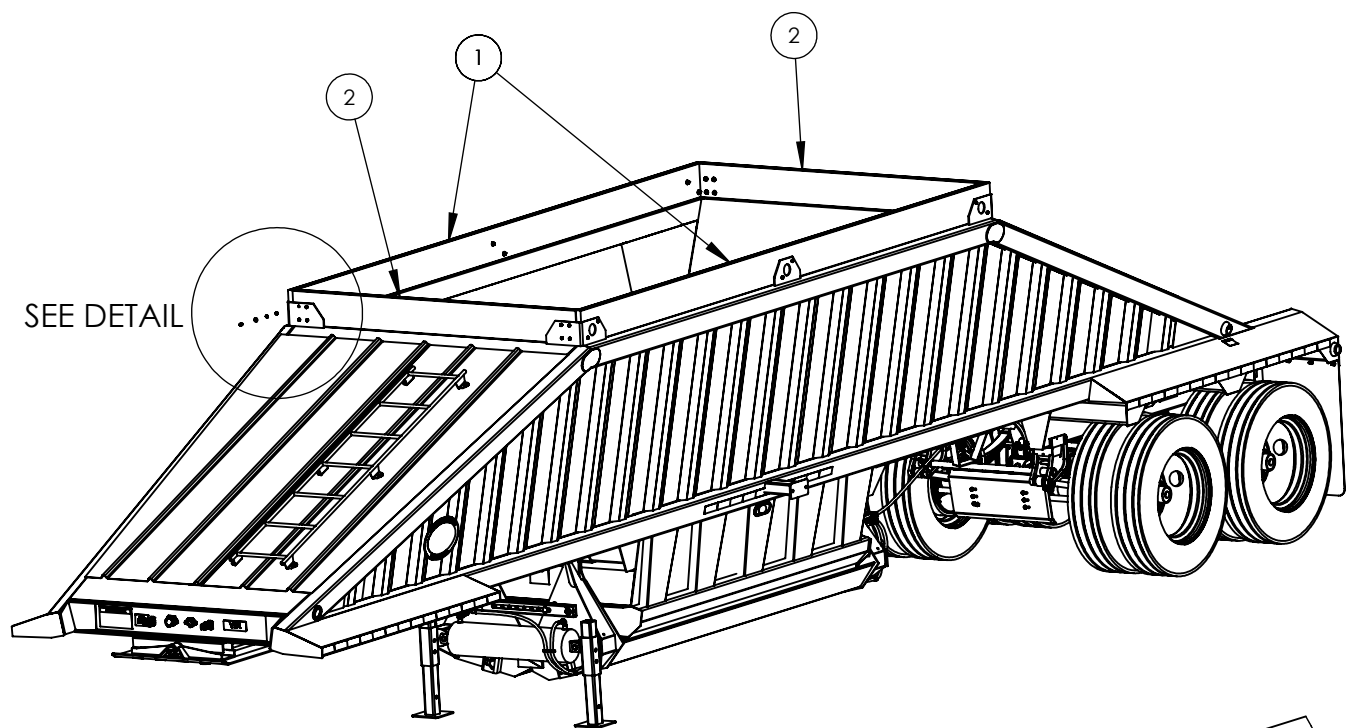

ITEM #	PART #	DESCRIPTION	QTY
1	MIC2X10X16-193	SIDE BANG BOARD	2
2	MIC2X10X16-88	END BANG BOARD	2
3	N&B4793	BOLT, 3/8-16 UNC X 2.5"	28
4	N&B3450	FLAT WASHER, 3/8"	28
5	N&B5450	LOCK WASHER, 3/8"	28
6	N&B1450	NUT 3/8-16 UNC	28