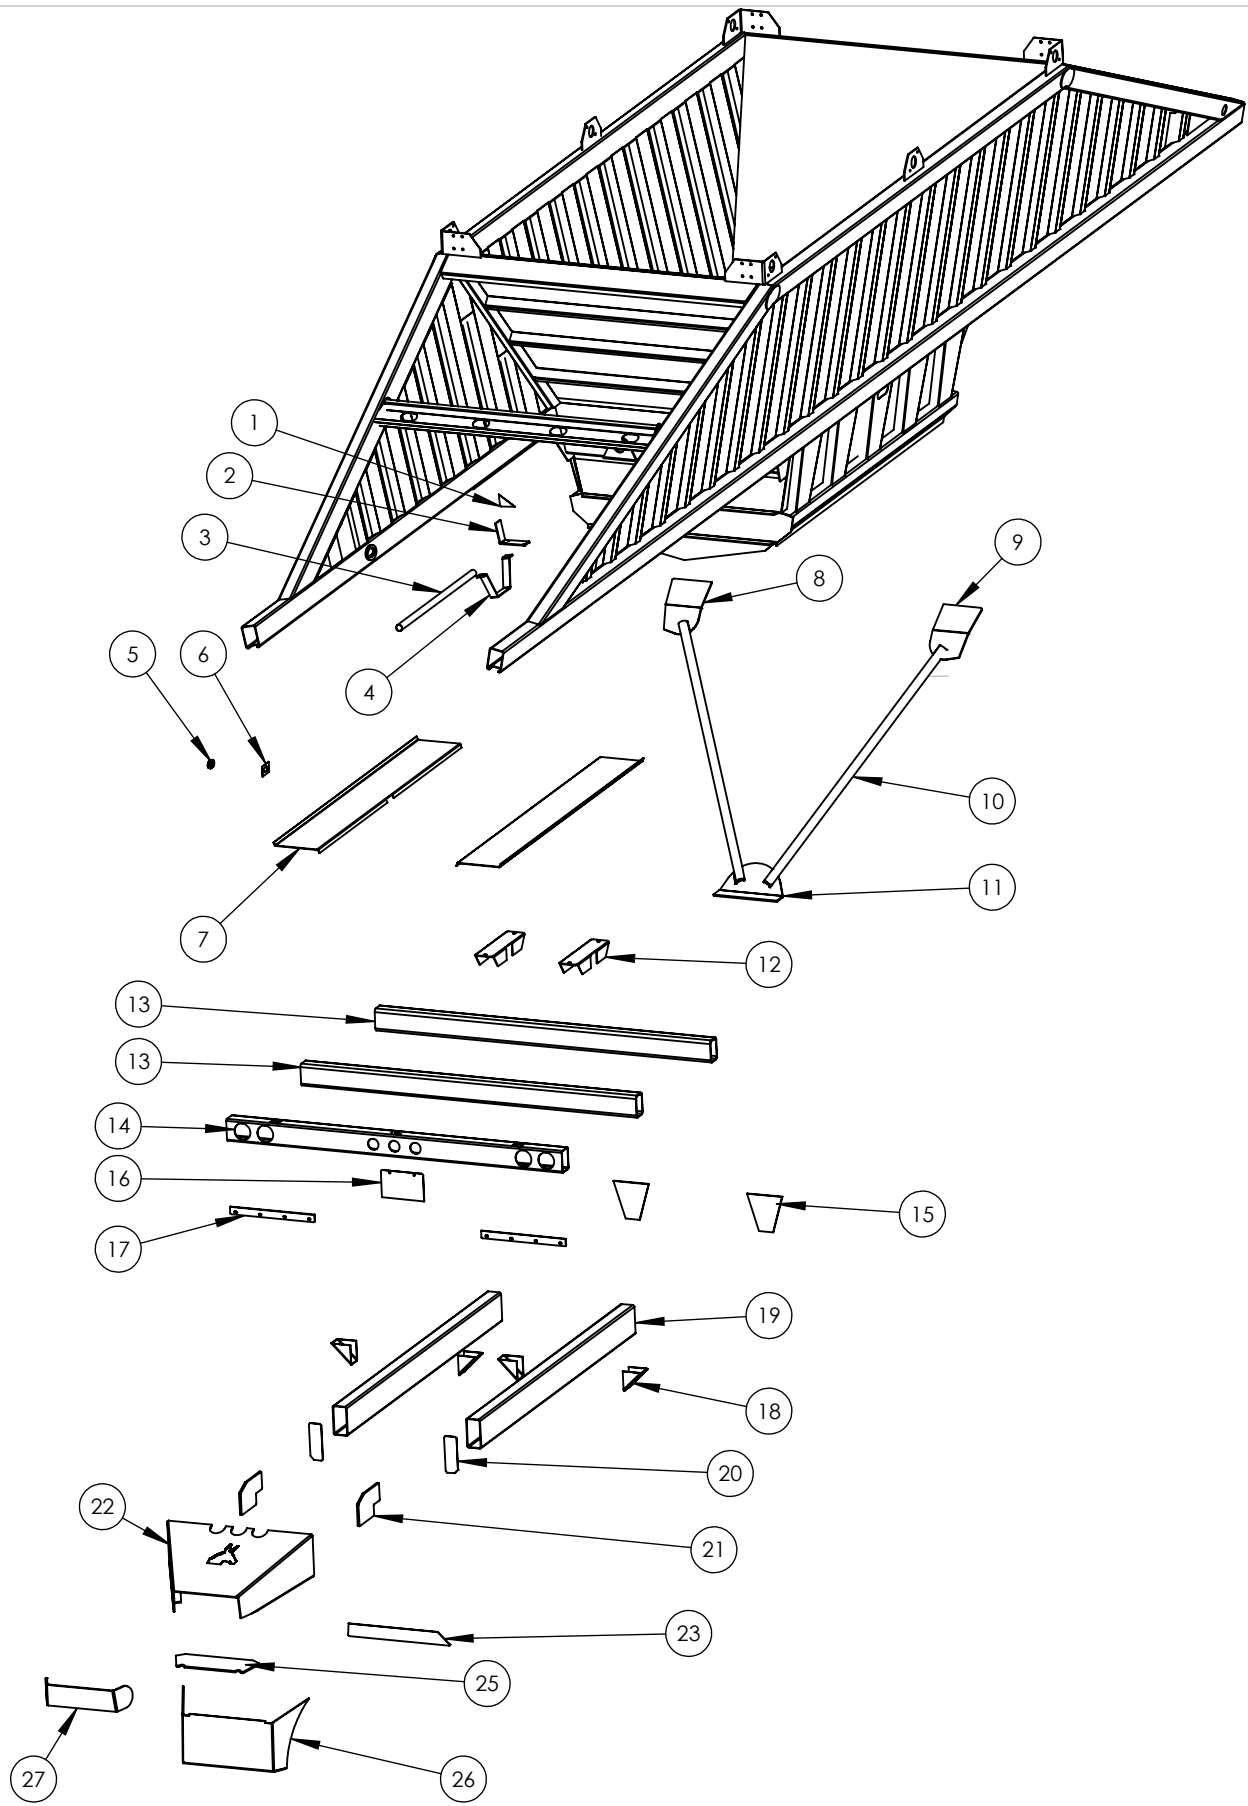

ITEM #	PART #	DESCRIPTION	QTY
1	MFG0051	GUSSET, DOOR VALVE BRACKET	1
2	MFG0052	DOOR VALVE BRACKET	1
3	MFG0054	AIRLINE GUARD TUBE	1
4	MFG0053	DOOR VALVE GUARD	1
5	MIC 9600K63	1.5" GROMMET	1
6	MFG0055	AIRLINE LOOM	1
7	MFG0056	INNER FENDER	2
8	MFG0057	V-BRACE BRACKET, TOP LEFT	1
9	MFG0058	V-BRACE BRACKET, TOP RIGHT	1
10	MFG0059	V-BRACE TUBE	2
11	MFG0060	V-BRACE BRACKET, BOTTOM	1
12	MFG0061	AIR TANK BRACKET MOUNT	2
13	MFG0062	SUSPENSION CROSS TUBE	2
14	MFG0063	REAR SUSPENSION CROSS TUBE	1
15	MFG0064	FRONT PLATE, SUSPENSION FRAME TUBE	2
16	MFG0065	LICENSE PLATE BRACKET	1
17	MFG0331	MUDFLAP BRACKET	2
18	MFG0067	SUSPENSION TUBE GUSSET	4
19	MFG0025	SUSPENSION FRAME TUBE	2
20	MFG0068	REAR PLATE, SUSPENSION FRAME TUBE	2
21	MFG0069	PUSH BLOCK SIDE GUSSET	2
22	MFG0070	PUSH BLOCK	1
23	MFG0071	PUSH BLOCK DIRT SHEDDER	1
24	MFG0072	PUSH BLOCK CONNECTOR	1
25	MFG0073	BOTTOM BRACE, PUSH BLOCK	1
26	MFG0074	UNDER RIDE BUMPER	1
27	MFG0075	REAR WRAP, PUSH BLOCK	1