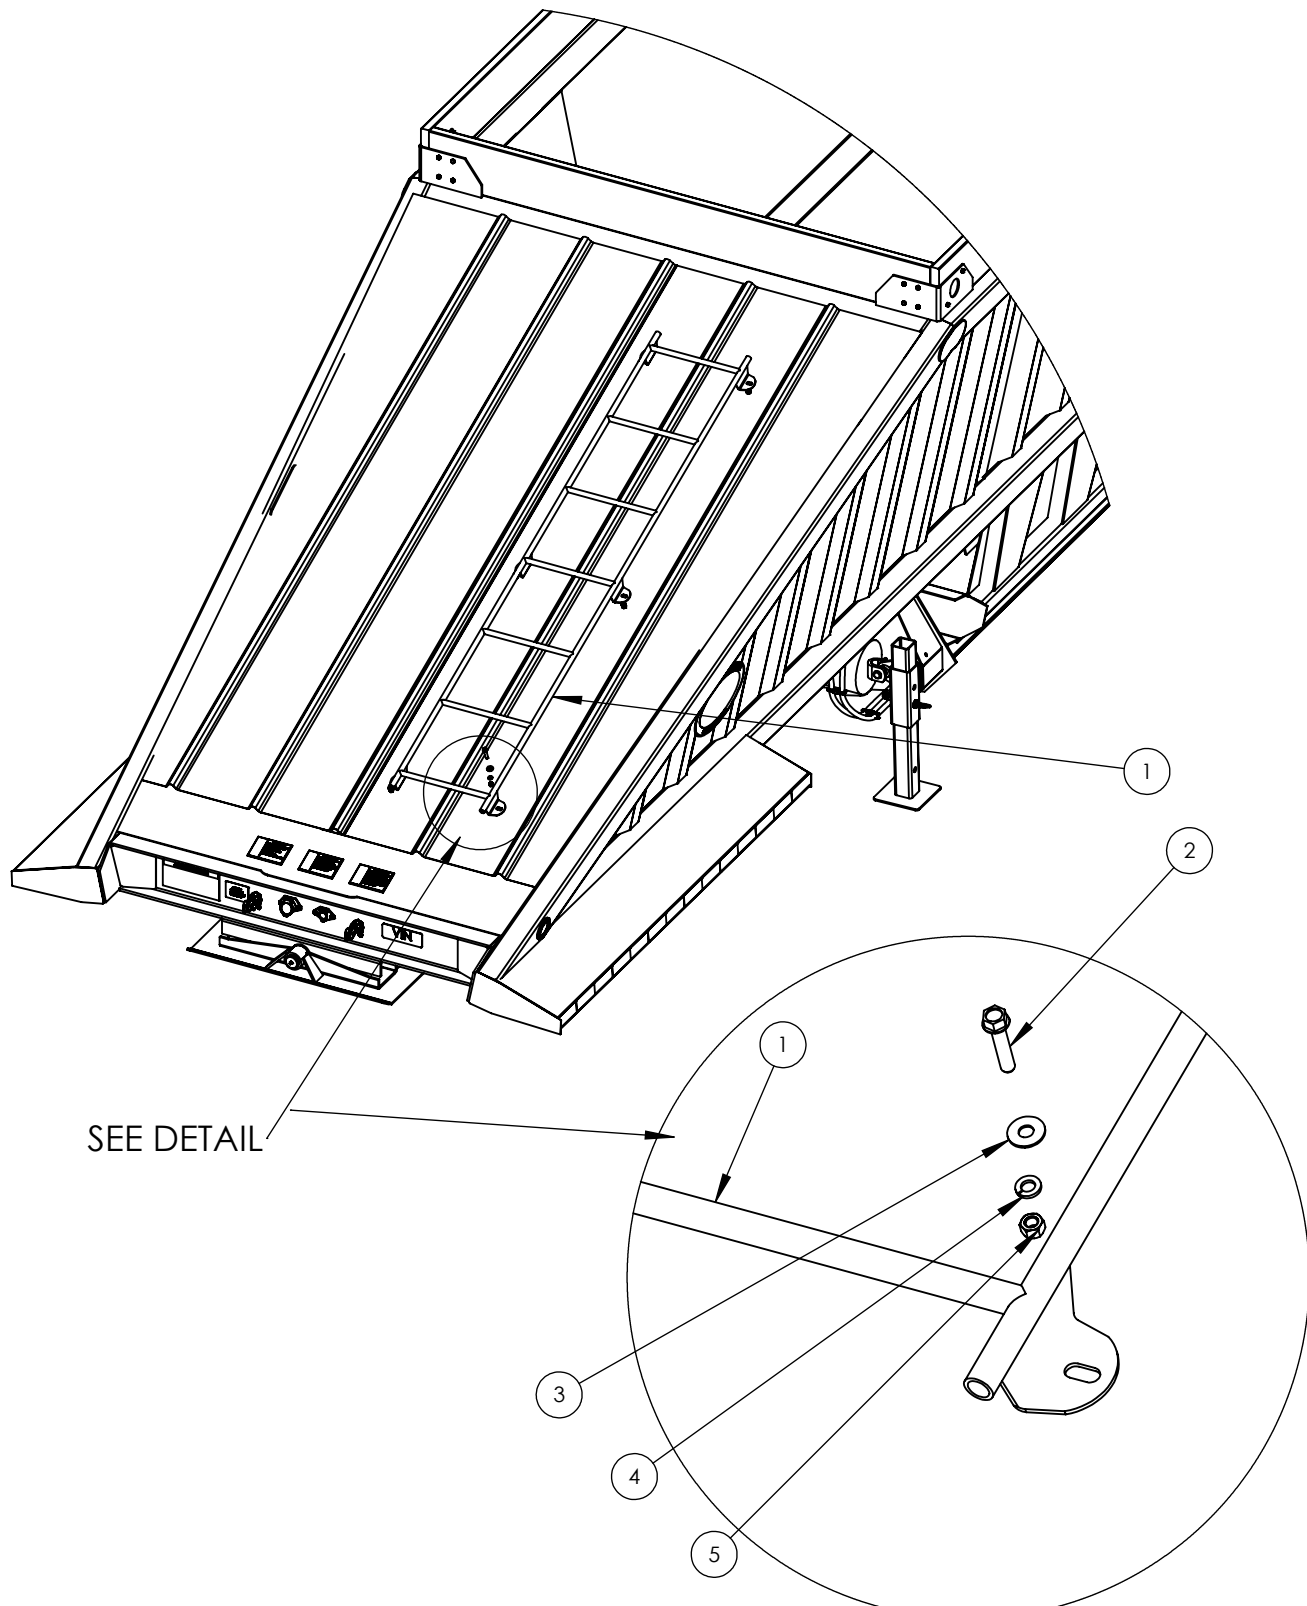

ITEM #	PART #	DESCRIPTION	QTY
1	ASY5006	LADDER	1
2	N&B94882	BOLT, 3/8-16 UNC X 1" , WASHER HEAD, SELF TAPPING	6
3	N&B3450	FLAT WASHER, 3/8"	6
4	N&B5450	LOCK WASHER, 3/8"	6
5	N&B1450	NUT, 3/8-16 UNC	6