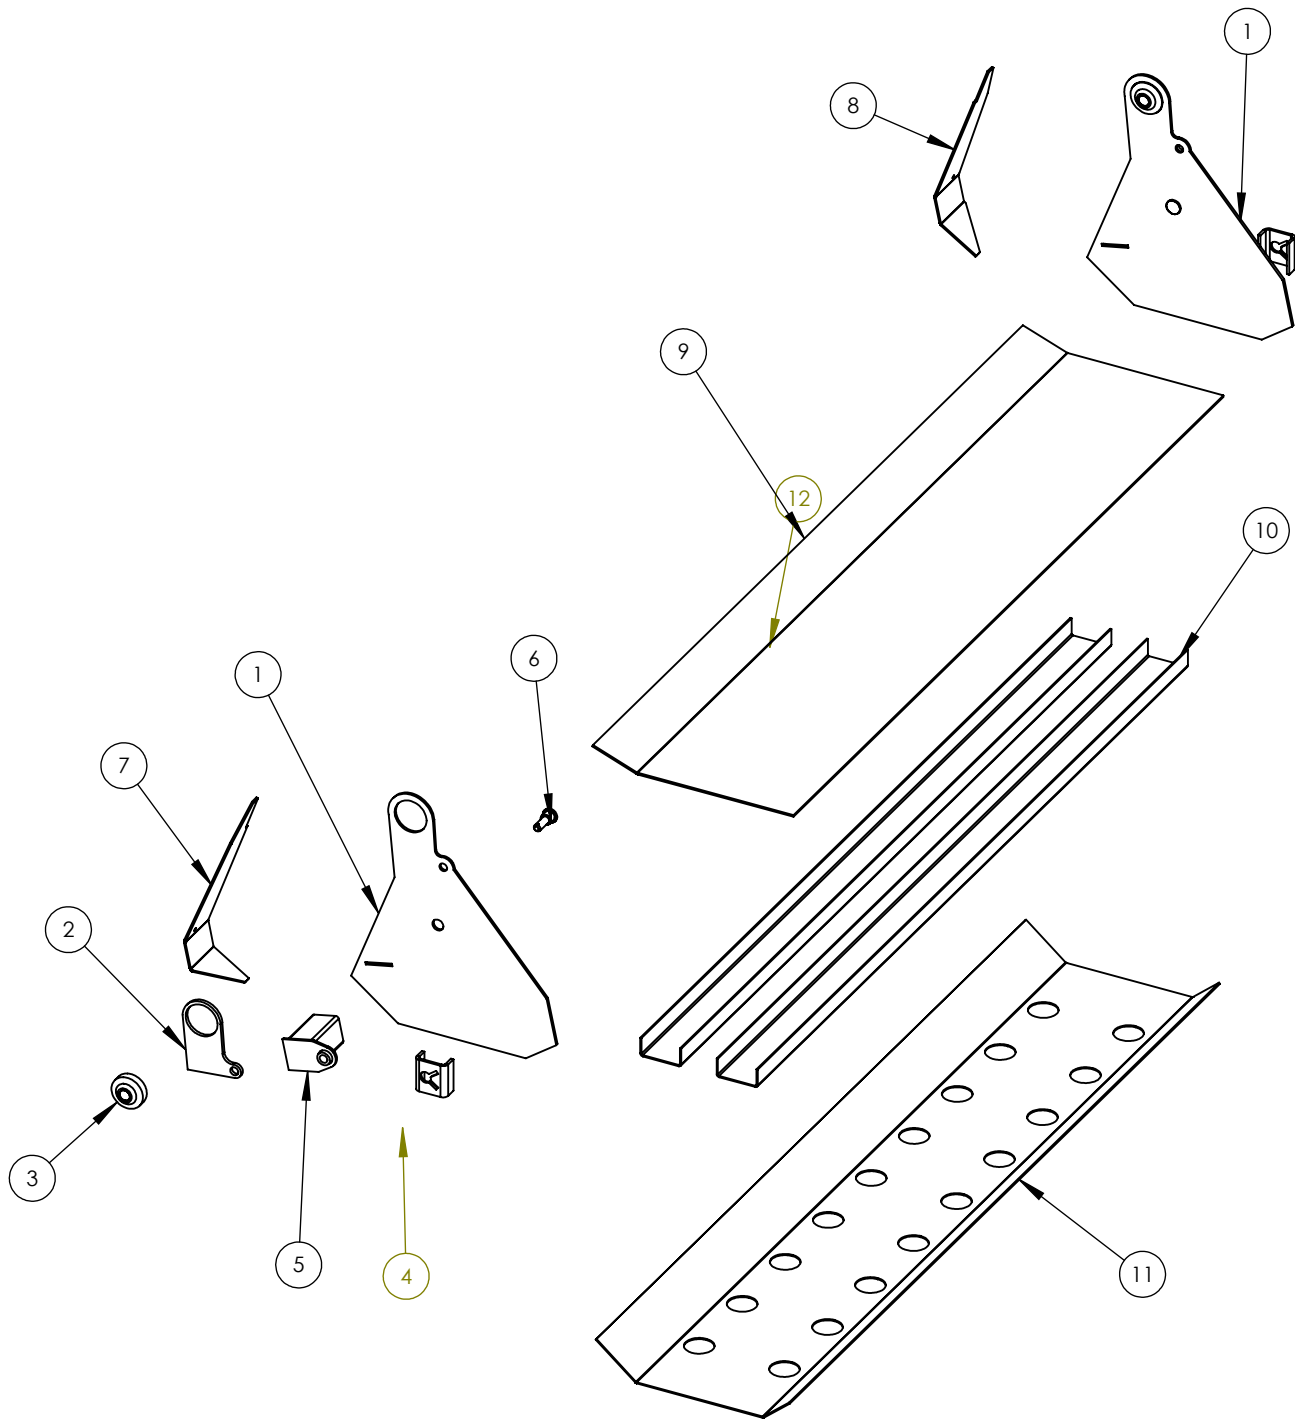

ITEM #	PART #	DESCRIPTION	QTY
1	MFG0008	RIGHT DOOR END	2
2	MFG0007	RIGHT DOOR BEARING REINFORCEMENT	2
3	MIC5987	BEARING	2
4	MFG0005	CHAIN LOCK, RIGHT HAND	1
5	ASY5001	CYLINDER MOUNT	2
6	MICMC0004	SLIDELOCK MOUNTING PIN	2
7	MFG0011	DOOR END GUSSET RIGHT HAND	1
8	MFG0010	DOOR END GUSSET LEFT HAND	1
9	MFG0012	INNER DOOR SKIN	1
10	MFG0014	DOOR CHANNEL	2
11	MFG0013	OUTER DOOR SKIN	1
12	MFG0004	CHAIN LOCK, LEFT HAND	1