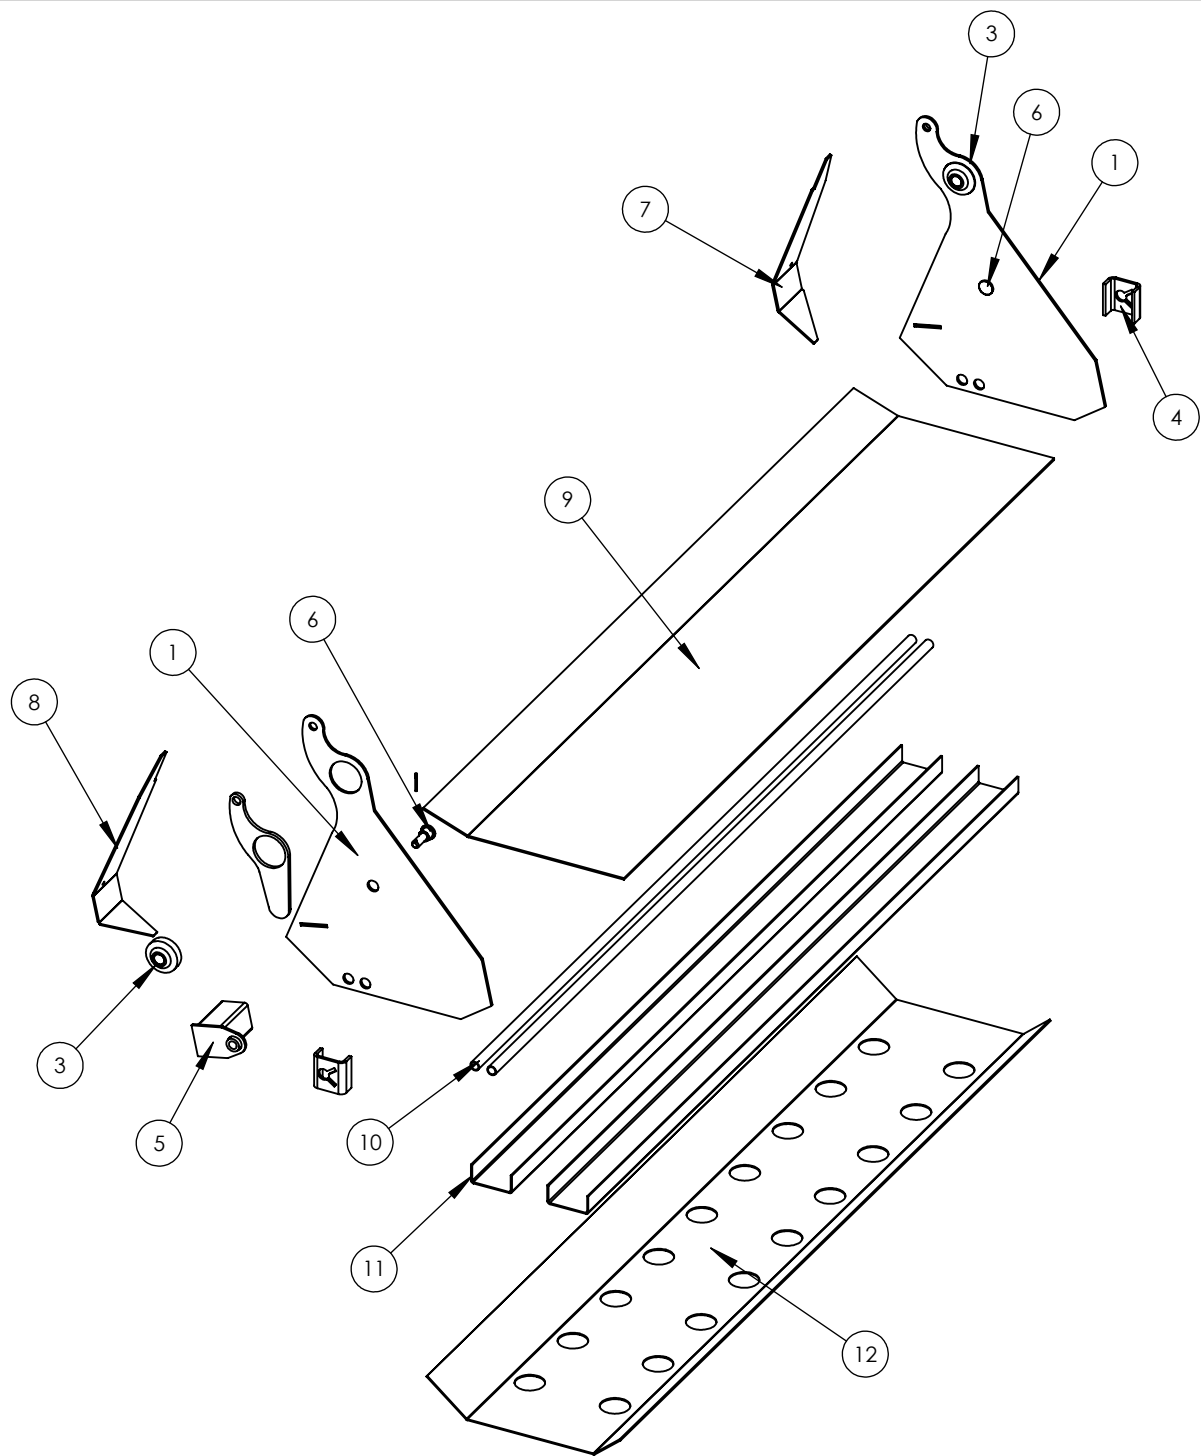

ITEM #	PART #	DESCRIPTION	QTY
1	MFG0009	LEFT DOOR END	2
2	MFG1354	LEFT DOOR END BEARING REINFORCEMENT	2
3	MIC5987	BEARING	2
4	MFG0004	CHAIN LOCK, LEFT HAND	1
5	ASY5001	CYLINDER MOUNT	2
6	MICMC0004	SLIDELOCK MOUNTING PIN	2
7	MFG0010	DOOR END GUSSET, LEFT HAND	1
8	MFG0011	DOOREND GUSSET, RIGHT HAND	1
9	MFG0012	INNER DOOR SKIN	1
10	MFG0015	DOOR AIRLINE GUARD TUBE	2
11	MFG0014	DOOR CHANNEL	2
12	MFG0013	OUTER DOOR SKIN	1