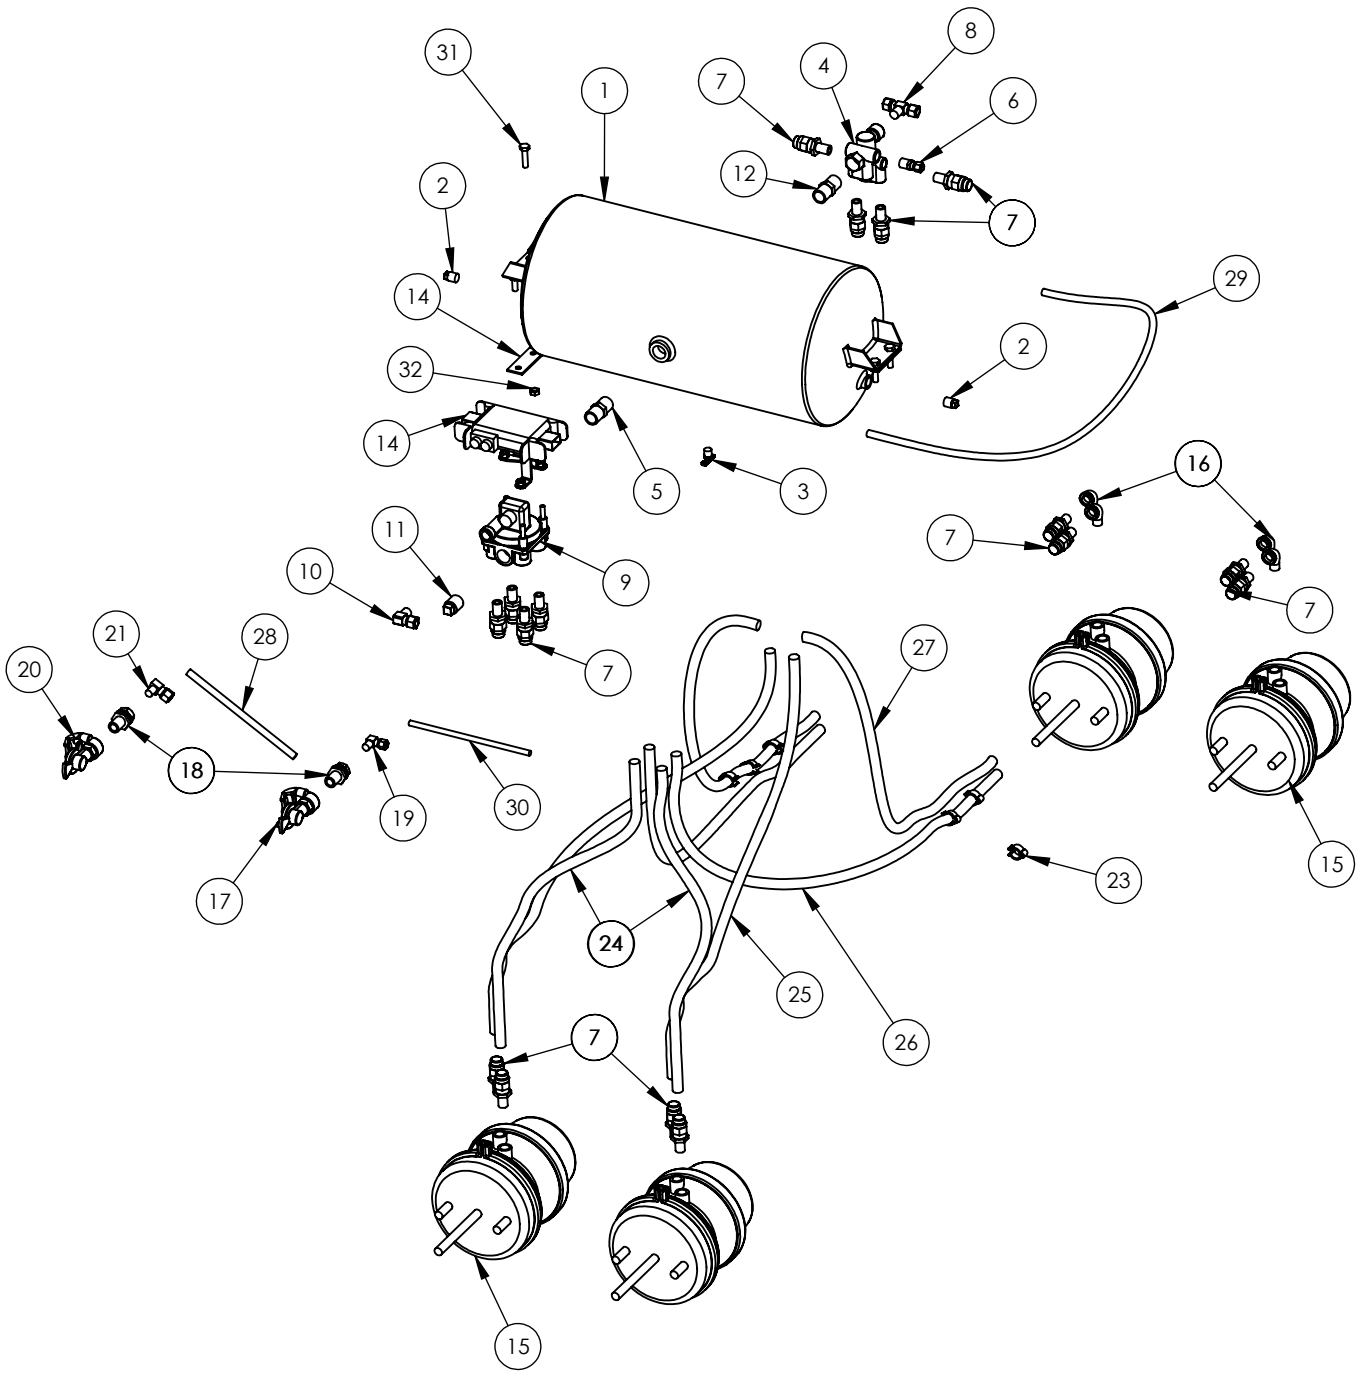

ITEM#	PART#	DESCRIPTION	QTY
1	AICHT-1242	BRAKE AIR TANK	1
2	PFT71450	PIPE PLUG, 3/8" NPT	2
3	BRS145	DRAIN VALVE, 1/4" NPT	1
4	BRK110800	EMERGENCY VALVE	1
5	PFT73325-12SV	NIPPLE, 3/4" NPT	1
6	BRS968-6-6	COMPRESSION FITTING, 3/8" TUBING - 3/8" NPT	1
7	AIC883838	3/8" AIRLINE FITTING, 3/8" NPT	16
8	BRS972-8	TEE COMPRESSION FITTING, 1/2" TUBING (2X) - 3/8" NPT	1
9	BRK4721950330	BRAKE SERVICE VALVE	1
10	BRS969-8	RIGHT ANGLE COMPRESSION FITTING, 1/2" TUBING - 3/8" NPT	1
11	PFT71452	PIPE PLUG, 3/4" NPT	1
12	PFT73325-12-8SV	NIPPLE, 3/4" NPT - 1/2" NPT	1
13	BRK4005001010	ECU, VALVE ASSEMBLY	1
14	AIC220TMP	AIR TANK MOUNTING PAD	2
15	BRK3030GTS	BRAKE AIR CHAMBER	4
16	PFT71426	STREET EL, 3/8" NPT	4
17	AICGH016	GLADHAND COUPLER, EMERGENCY	1
18	AIC55612	BULK HEAD CONNECTOR WITH WASHER AND NUT	2
19	BRS969-6	RIGHT ANGLE COMPRESSION FITTING, 3/8" TUBING - 1/4" NPT	1
20	AICGH015	GLADHAND COUPLER, SERVICE	1
21	BRS969-8-4	RIGHT ANGLE COMPRESSION FITTING, 1/2" TUBING - 1/4" NPT	1
22	MIC01-099-001	AIRLINE CLIP	14
23	MIC01-100-007	AIRLINE TO WIRE CLIP	6
24	AICH-38250-32	SERVICE BRAKE AIRLINE, FRONT AXLE	2
25	AICH-38250-32	EMERGENCY BRAKE AIRLINE, FRONT AXLE	2
26	AICH-38250-75	SERVICE BRAKE AIRLINE, REAR AXLE	2
27	AICH-38250-56	EMERGENCY BRAKE AIRLINE, REAR AXLE	2
28	AIC8-500BU-540	1/2" AIRLINE, SERVICE SUPPLY LINE	1
29	AIC8-500BU-42	1/2" AIRLINE, SERVICE VALVE TO EMERGENCY VALVE	1
30	AIC6-500RD-540	3/8" AIRLINE, EMERGENCY SUPPLY LINE	1
31	N&B4789	BOLT, 3/8-16 UNC X 1.5"	4
32	N&B1450	NUT, 3/8-16 UNC	4