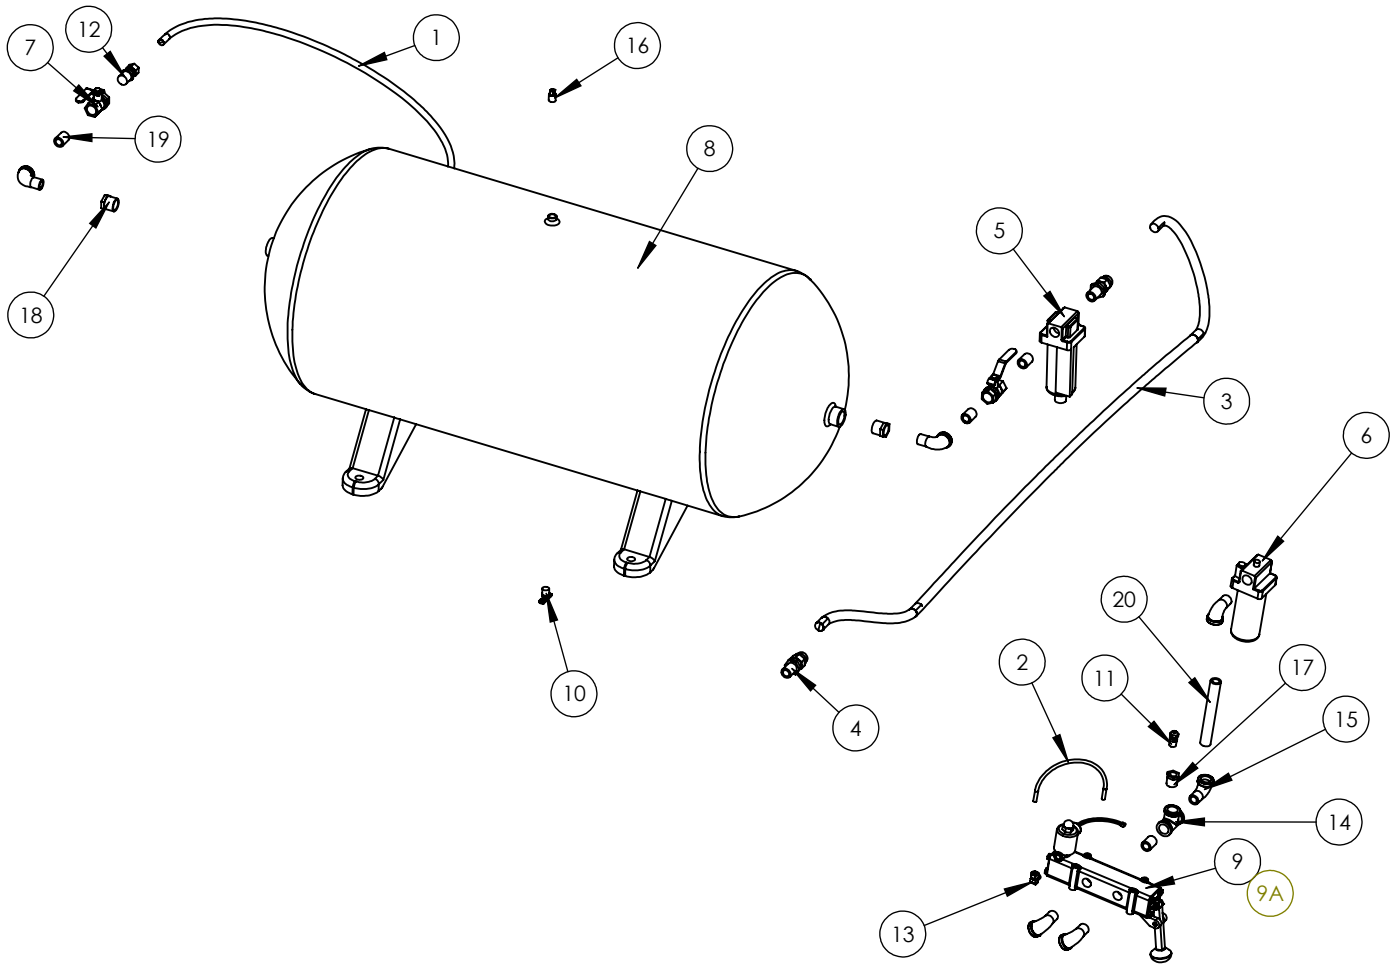

ITEM #	PART #	DESCRIPTION	QTY
1	AIC12250-84	AIRLINE, DOOR VALVE TO DOOR AIR TANK	1
2	AIC4-100-11	1/4" TUBING	1
3	AIC8-5004L-36	1/2" AIRLINE, BRAKE AIR TANK TO DOOR AIR TANK	1
4	AIC881212	1/2" AIRLINE FITTING, 1/2"NPT	10
5	AICAF40-N04-8Z	AIR DRYER	1
6	AICAL40-N04-8Z	AIR OILER	1
7	AICHBV050	BALLVALVE, 1/2" NPT	2
8	AICHT-2001	DOOR AIR TANK	1
9	AICP028996	DOOR VALVE	1
9A	AICP068838	DOOR VALVE REBUILD KIT	
10	BRS145	DRAIN VALVE, 1/4" NPT	1
11	BRS968-4-4	COMPRESSION FITTING, 1/4"TUBING-1/4"NPT	1
12	BRS968-8-8	COMPRESSION FITTING, 1/2" TUBING-1/2"NPT	1
13	BRS969-4	RIGHT ANGLE COMPRESSION FITTING, 1/4" TUBING-1/8"NPT	1
14	PFT 71435	TEE, 1/2"NPT	1
15	PFT71427	STREET EL, 1/2"NPT	9
16	PFT71449	PIPE PLUG, 1/4" NPT	1
17	PFT71492	BUSHING, 1/2"NPT-1/4"NPT	1
18	PFT71496	BUSHING, 3/4" NPT-1/2"NPT	2
19	PFT71509	NIPPLE, 1/2"NPT X CLOSE	4
20	PFT71545JJ	NIPPLE, 1/2"NPT X 6"	1