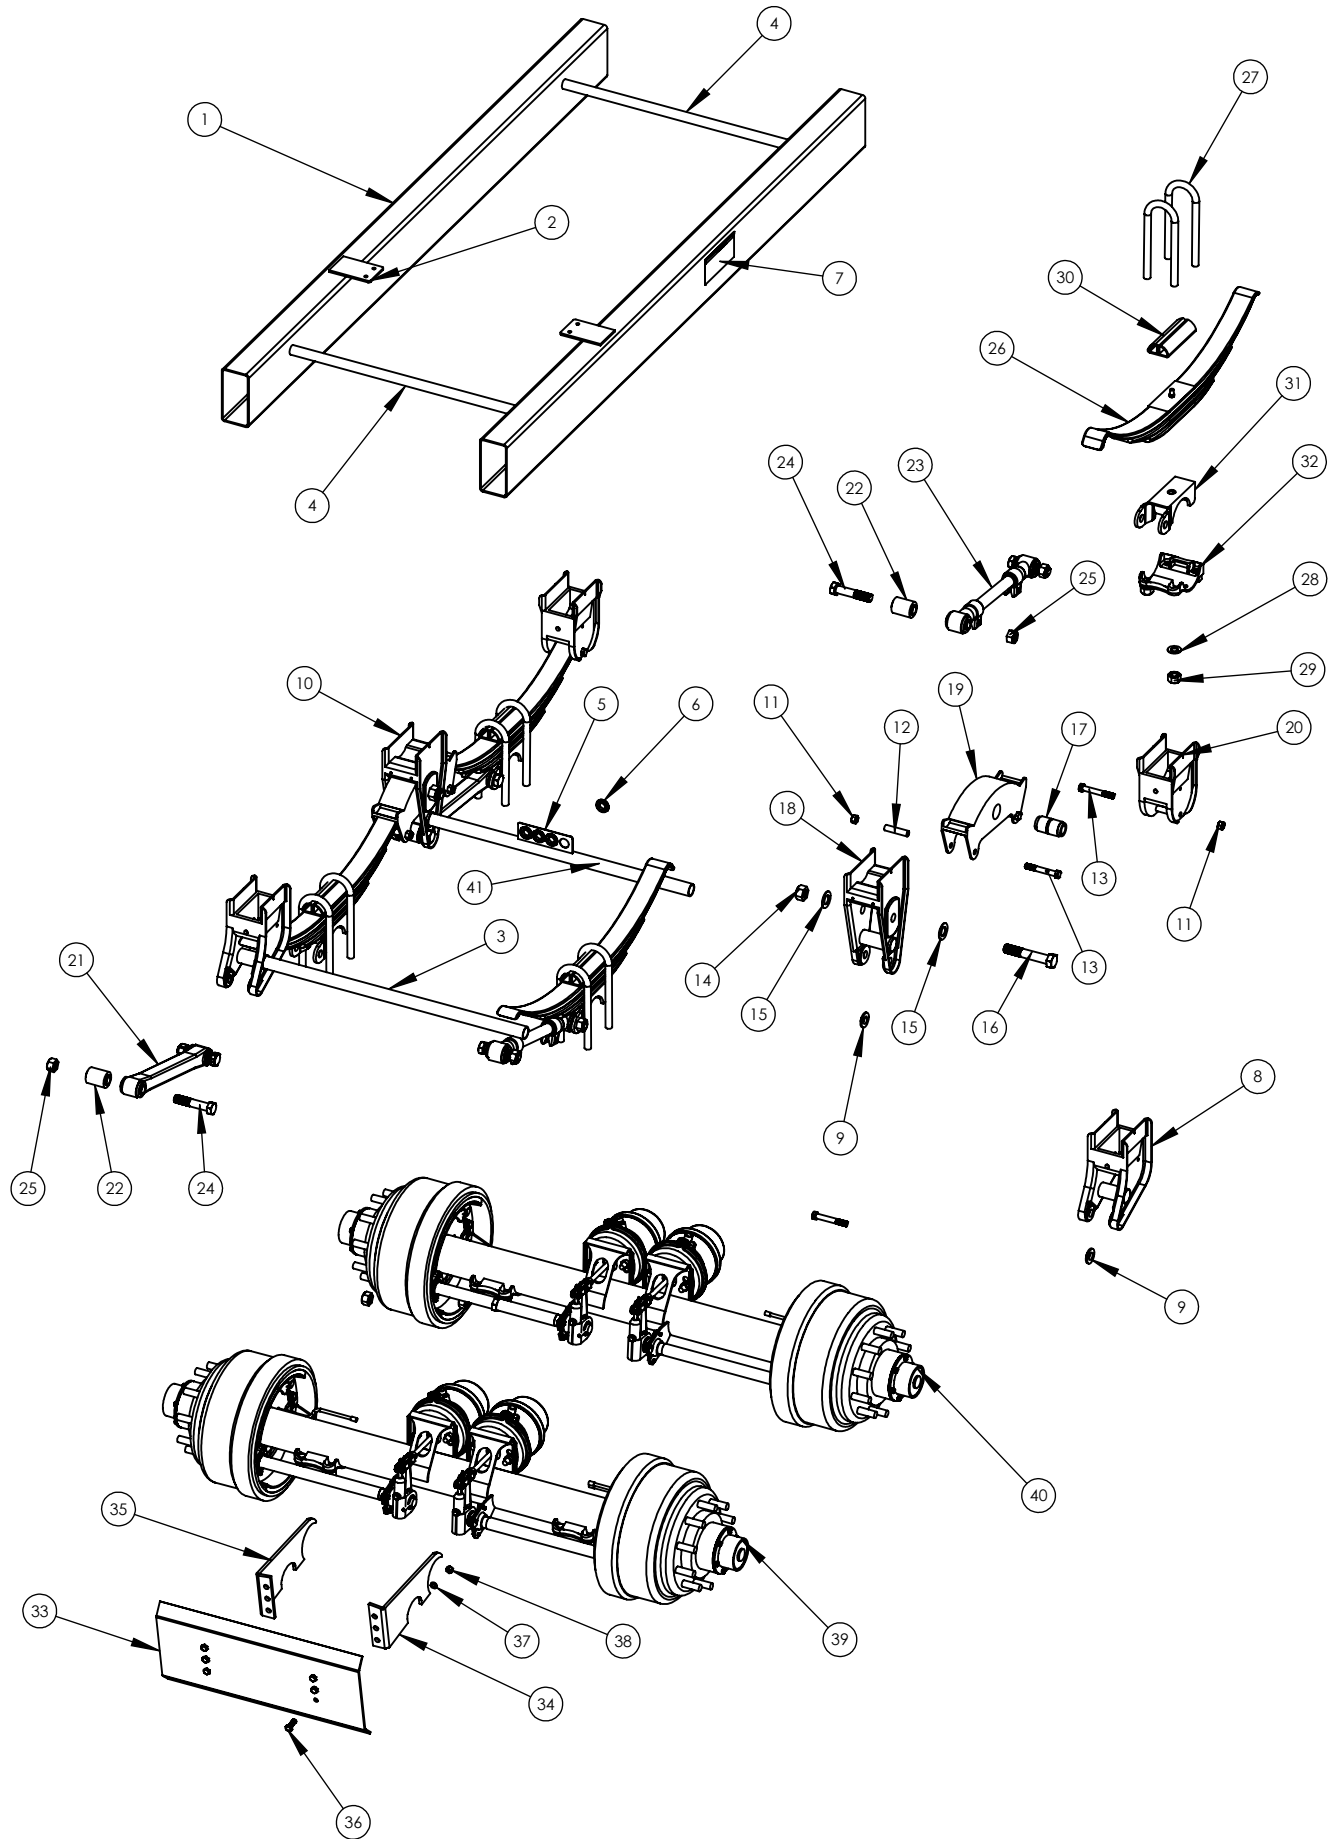

Thanks for choosing Construction Trailer Specialists, Inc., we manufacture a line of trailers in a size to fit your needs.

-End dump trailers in Light Weight, Half Round or Elliptical configurations available Frameless, Quarter Frame or Full Frame. Elliptical scrap/demo trailers available in lengths from 22 to 40 ft, with 46-100 inch sides.

-Bottom dump trailers in 32-42 ft lengths, with Low Profile, and Lightweight versions available.

-Grain trailers in 34-42 ft lengths.

-Walking floor trailers

-Side dump trailers

-In addition, we offer a variety of suspension and tarp options to suit your needs.

When ordering parts be sure to have the trailer's vehicle identification number (VIN) at hand so we can be sure to get you the correct parts for your trailer.

Remember this parts book is for a "standard" trailer, if your trailer is not standard dimensions some parts may not interchange with those listed here, contact the factory if you are unsure.

# TABLE OF CONTENTS

DESCRIPTION	PAGE
SUSPENSION	2-3
AXLES	4-5
WHEELS	6
SIDES	7
REAR BODY STRUCTURE	8-9
HOPPER	10
MISC BODY COMPONENTS	11
EXTERNAL DOOR COMPONENTS	12
LEFT DOOR	13
RIGHT DOOR	14
FIFTH WHEEL	15
WIRING HARNESS	16-17
FRONT END AND DOOR CYLINDER COMPONENTS	18
DOOR VALVE AND AIR TANK	19
BRAKES SYSTEM	20-21
LADDER	22
MUDFLAP	23
DECALS	24
BANG BOARDS	25