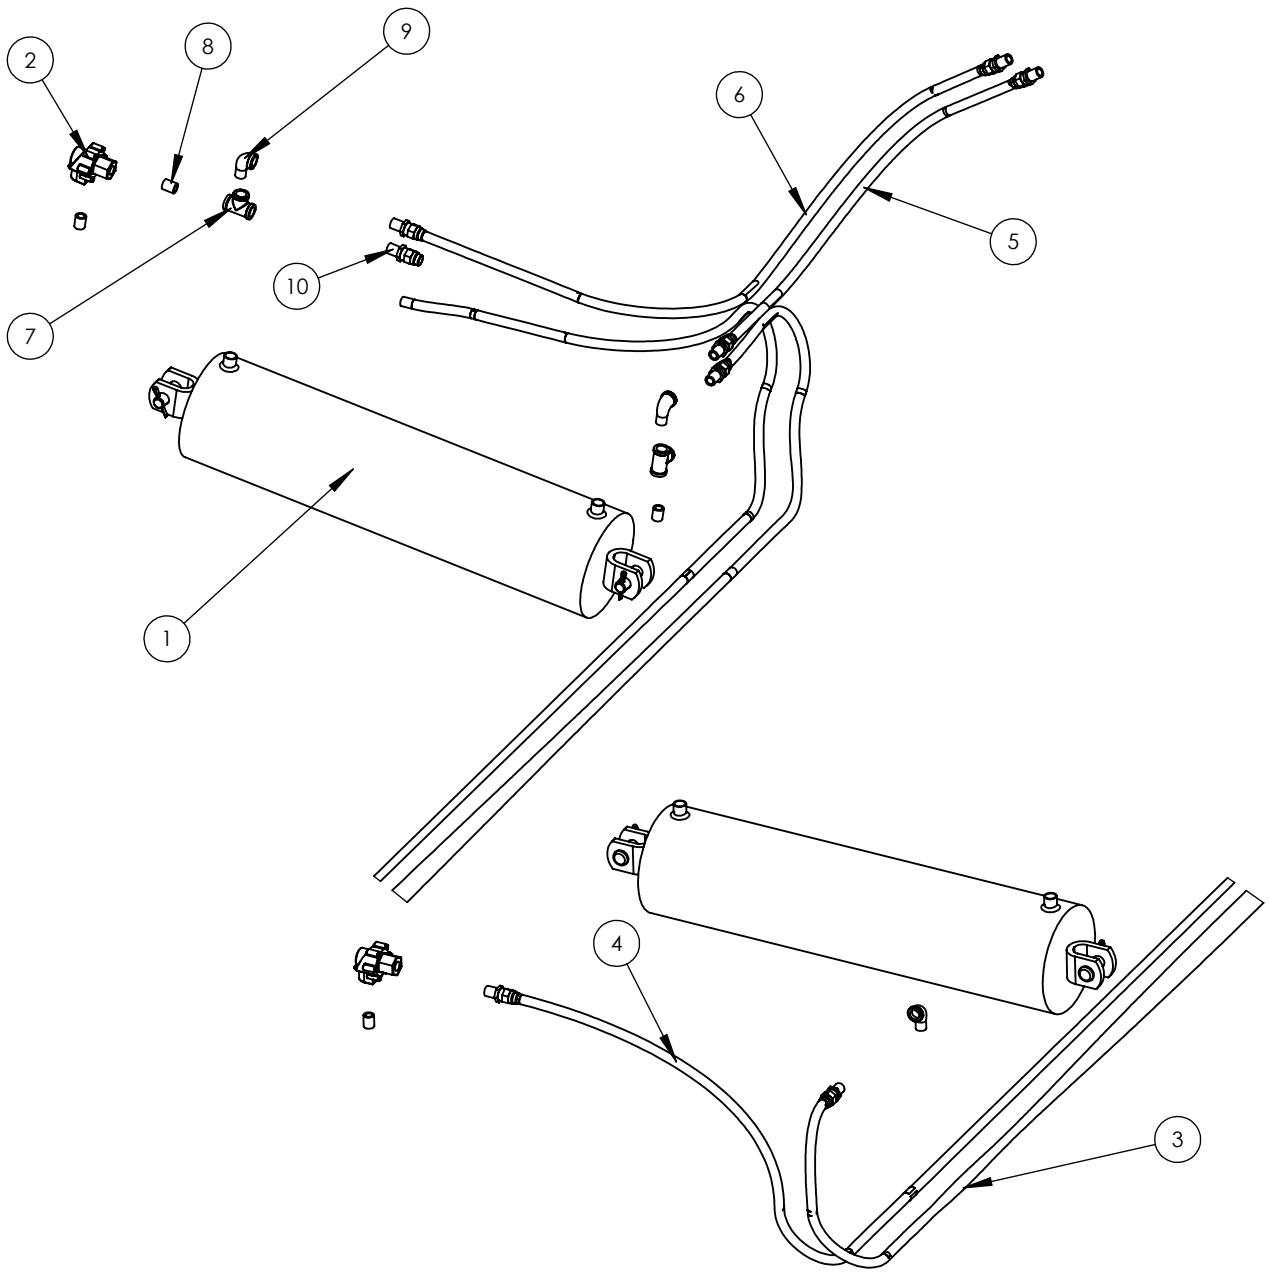

ITEM #	PART #	DESCRIPTION	QTY
1	AICBA0797	CYLINDER	2
2	AICEV-30A2	DELTROL VALVE	2
3	AICH-12250-180	AIRLINE, FRONT CYLINDER, LEFT SIDE	1
4	AICH-12250-216	AIRLINE, FRONT CYLINDER, RIGHT SIDE	1
5	AICH-12250-45	AIRLINE, REAR CYLINDER, LEFT SIDE	1
6	AICH-12250-64	AIRLINE, REAR CYLINDER, RIGHT SIDE	1
7	PFT71435	TEE, 1/2"NPT	2
8	PFT71509	NIPPLE, 1/2"NPT X 1	4
9	PFT71510	STREET EL, 1/2"NPT	3
10	PFT71511	1/2" AIRLINE FITTING, 1/2"NPT	8