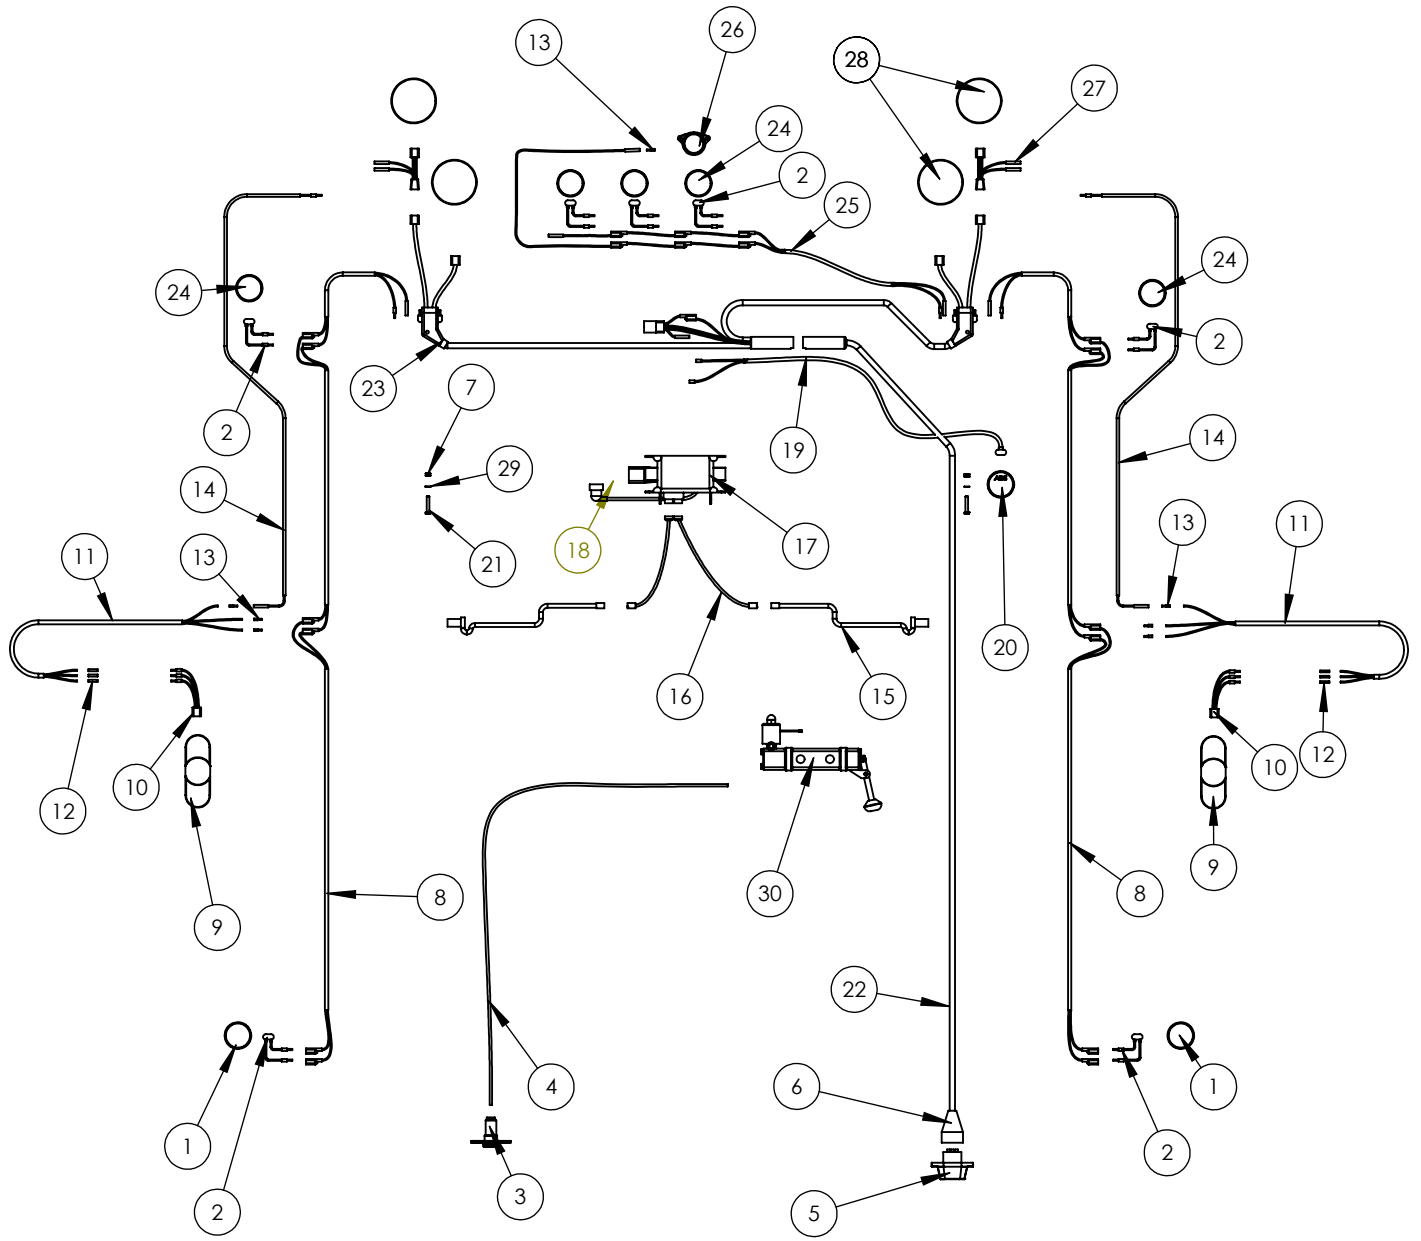

ITEM#	PART#	DESCRIPTION	QTY
1	LTS45813-3	AMBER CLEARANCE LIGHT	2
2	LTS66851	TWO WIRE PLUG	5
3	LTS73635	6 PIN RECEPTACLE	1
4	AIC1291-1001PW6A	GATE/LATCH CONTROL VALVE WIRE	1
5	LTS15-720	7 PIN RECEPTACLE	1
6	LTS15-720-01	7 PIN RECEPTACLE BOOT	1
7	N&B1350	NUT, 1/4-20 UNC	2
8	LTS01-6615-V6	SIDE CLEARANCE LIGHT WIRE	2
9	LTS52513	MIDDLE SIDE CLEARANCE/SIGNAL LIGHT	2
10	LTS66825	3 WIRE PLUG	2
11	LTS91445-60	MIDDLE SIDE DROPPER WIRE	2
12	LTS82920	FEMALE CRIMP PLUG	6
13	LTS25271	MALE CRIMP PLUG	7
14		MIDDLE SIDE SIGNAL LIGHT WIRE	2
15	BRK4410328080	ABS SENSOR	2
16	BRK4497130300	ABS SENSOR WIRE	2
17	BRK4005001010	ECU/VALVE ASSEMBLY	1
18	BRK4493260400	ECU WIRE	1
19	LTS-05-2014-74	ABS LIGHT WIRE	1
20	LTS78343	ABS LIGHT	1
21	N&B4755	BOLT, 1/4-20 UNC X 1.5"	2
22	LTS01-6601-80	7 WIRE HARNESS	1
23	LTS01-6601-80	REAR WIRE HARNESS, (SOLD WITH ITEM 22)	1
24	LTS45812-3	RED CLEARANCE LIGHT	5
25	LTS01-6615-V5	REAR CLEARANCE LIGHT WIRE	1
26	LTS 60191-3	LICENSE PLATE LIGHT	1
27	LTS66820	SIGNAL LIGHT PLUG	2
28	LTS52772	TAILLIGHT	4
29	N&B5350	LOCKWASHER, 1/4"	2
30	AIC P028996	GATE LATCH CONTROL VALVE	1