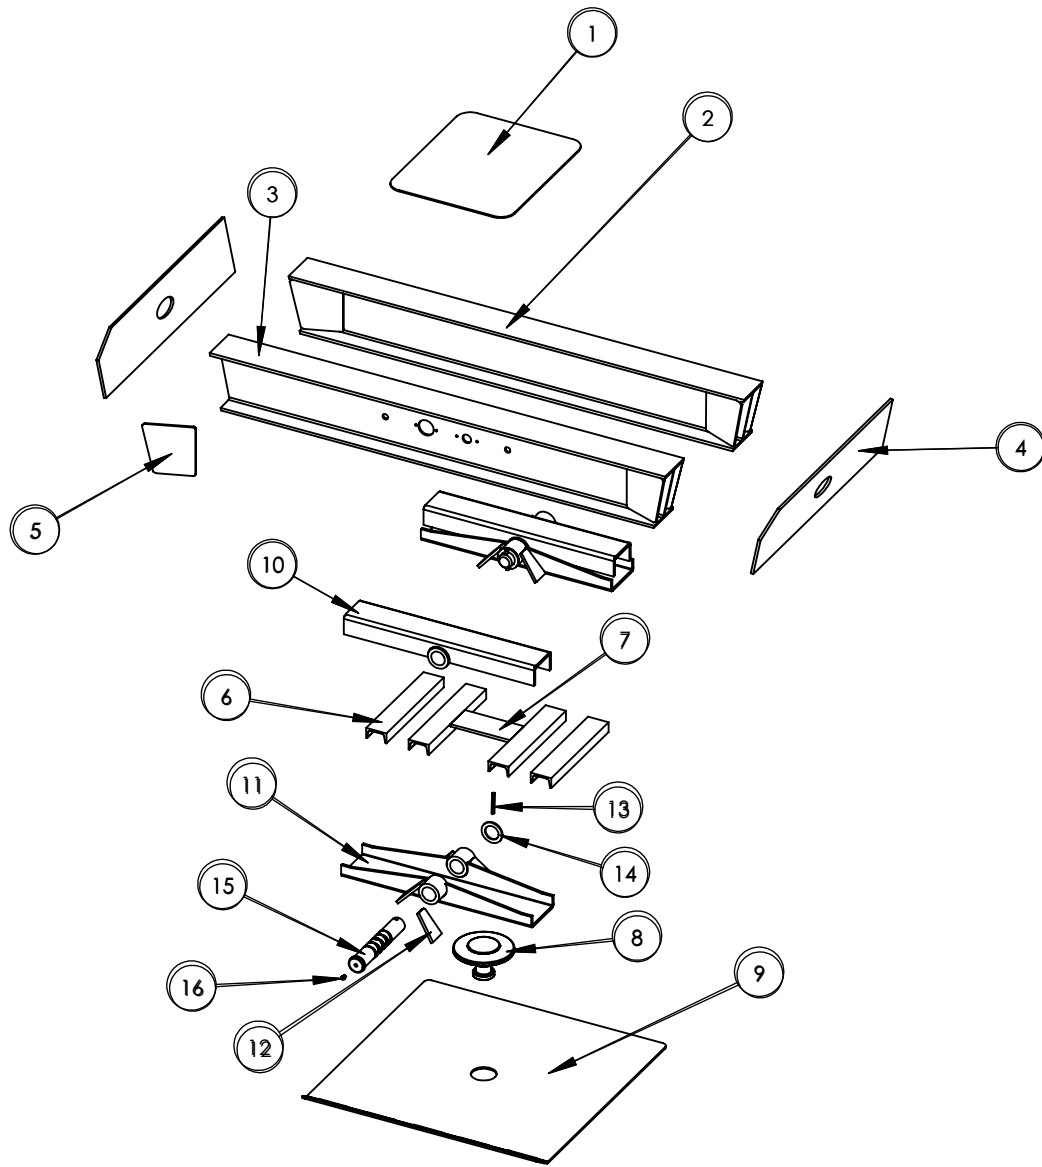

ITEM #	PART #	DESCRIPTION	QTY
1	MFG0111	TOP PLATE	1
2	MFG0112	REAR I-BEAM	1
3	MFG0113	FRONT I-BEAM	1
4	MFG0115	SIDE PLATE, LEFT	2
5	MFG0117	I-BEAM GUSSET	8
6	MFG0118	CHANNEL	4
7	MFG0119	CHANNEL PLATE	1
8	MIC2084194	KING PIN	1
9	MFG0120	5TH WHEEL PLATE	1
10	ASY5004	UPPER ROCKER WITH BUSHINGS	2
11	ASY5005	LOWER ROCKER WITH BUSHINGS	2
12	MFG0123	ROCKER GUSSET	8
13	MIC70664	ROLL PIN .375 DIA. X 3"	2
14	MFG0124	WASHER 2"ID X 3"OD X .125 THK	2
15	MICMC0001	ROCKER PIN	2
16	MIC80000	GREASE FITTING	2
17	ASY0017	REPLACEMENT 5TH WHEEL ASSEMBLY, ITEMS 6-16