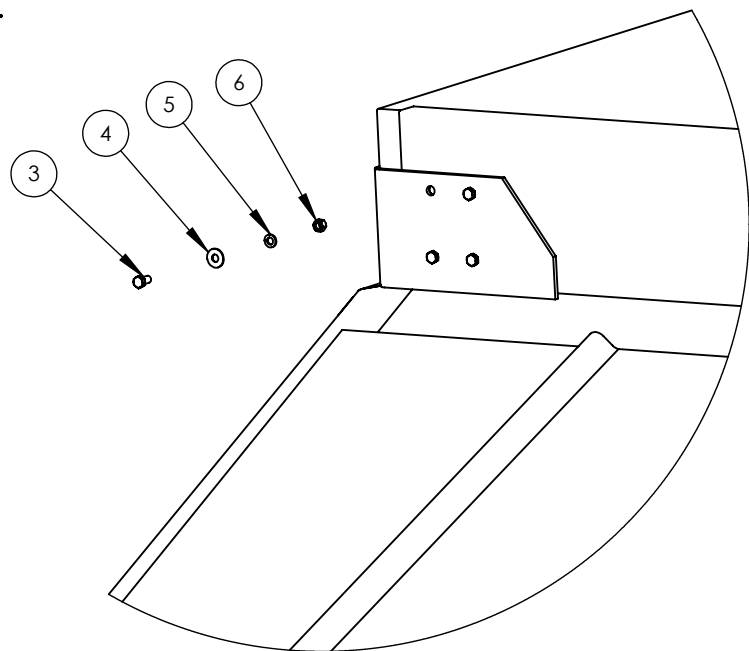

ITEM #	PART #	DESCRIPTION	QTY
1	MIC2X10X16-193	SIDE BANG BOARD	2
2	MIC2X10X16-88	END BANG BOARD	2
3	N&B4793	BOLT, 3/8-16 UNC X 2.5"	28
4	N&B3450	FLAT WASHER, 3/8"	28
5	N&B5450	LOCK WASHER, 3/8"	28
6	N&B1450	NUT 3/8-16 UNC	28