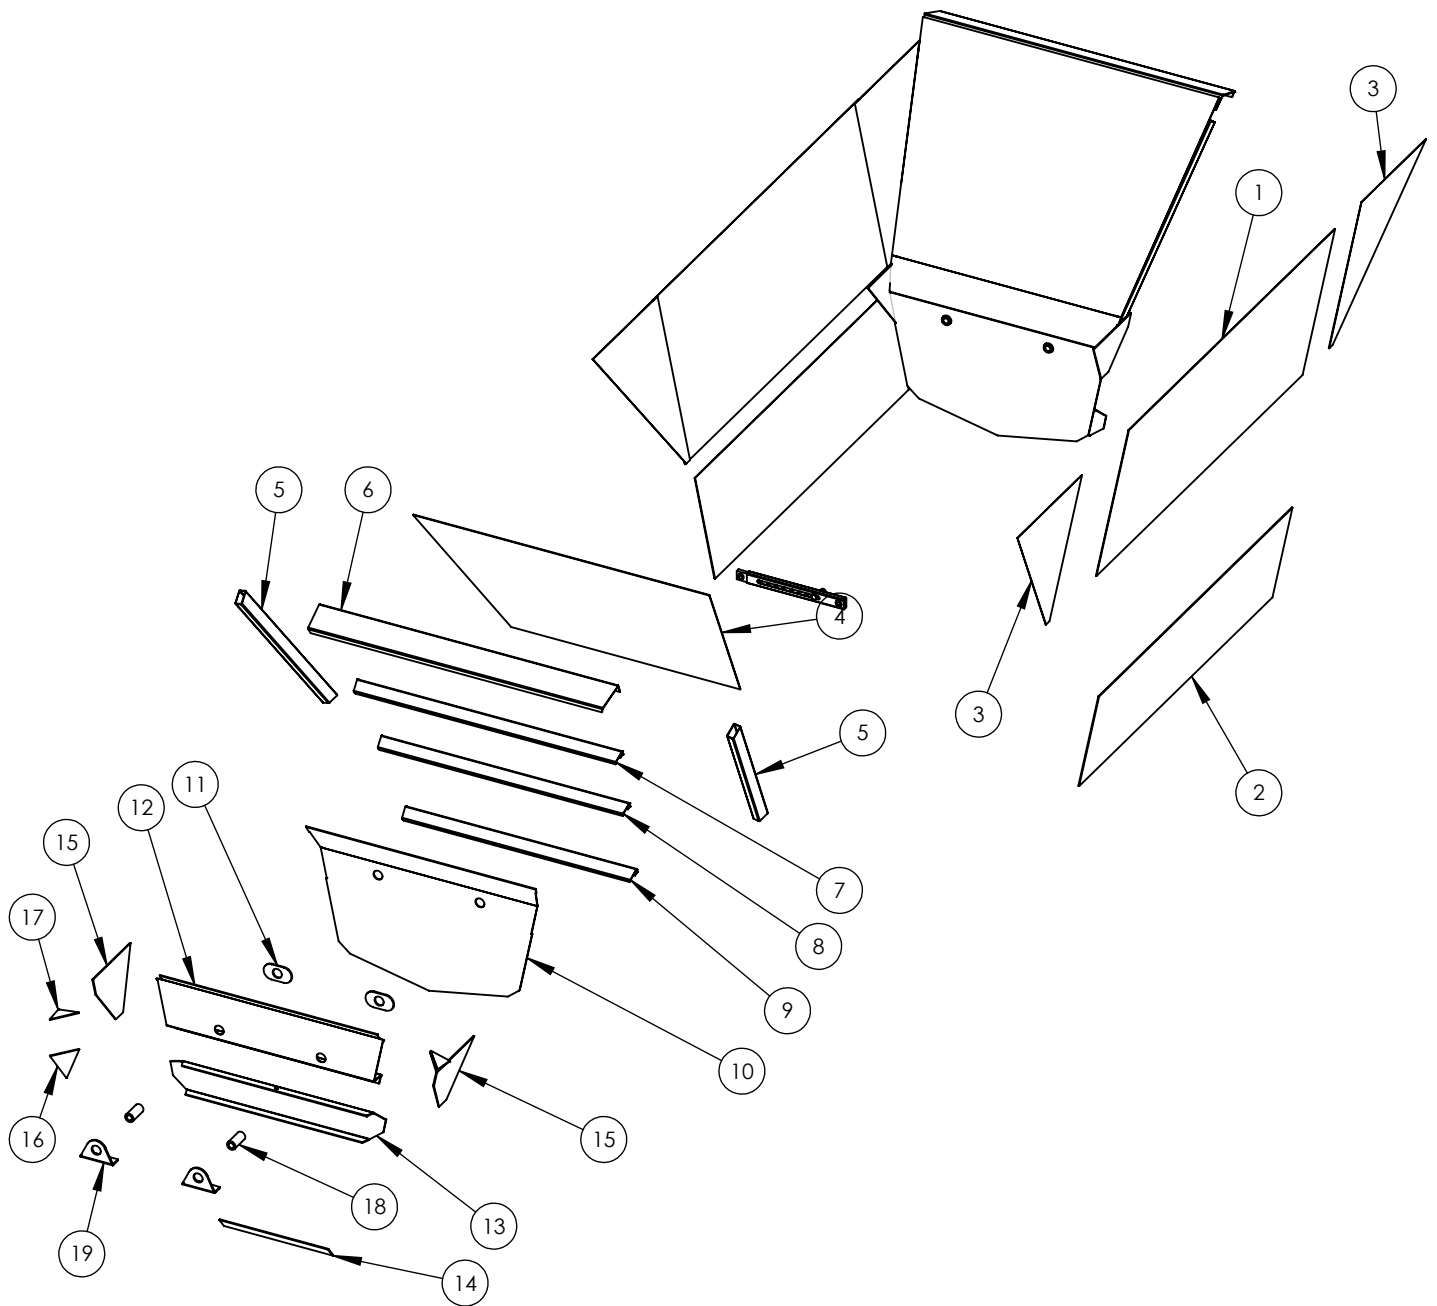

ITEM #	PART #	DESCRIPTION	QTY
1	MFG0046	UPPER HOPPER SHEET	2
2	MFG0036	LOWER HOPPER SHEET	2
3	MFG0076	CORNER HOPPER SHEET	4
4	MFG0077	HOPPER SLOPE SHEET	2
5	MFG0078	CROSSMEMBER SIDE TUBE	4
6	MFG0080	TOP CROSSMEMBER	2
7	MFG0081	SECOND CROSSMEMBER	2
8	MFG0082	THIRD CROSSMEMBER	2
9	MFG0083	BOTTOM CROSSMEMBER	2
10	MFG0084	HOPPER END SHEET	2
11	MFG0085	INSIDE DOOR PIN REINFORCEMENT	4
12	MFG0086	OUTSIDE HOPPER SHEET	2
13	MFG0087	HOPPER END CHANNEL	2
14	MFG0088	HOPPER END CHANNEL BRACE	2
15	MFG0045	HOPPER GUSSET	4
16	MFG0089	HOPPER CORNER GUSSET	4
17	MFG0090	HOPPER CORNER GUSSET TOP	4
18	MFG0091	DOOR PIN BUSHING	4
19	MFG0092	OUTSIDE DOOR PIN REINFORCEMENT	4