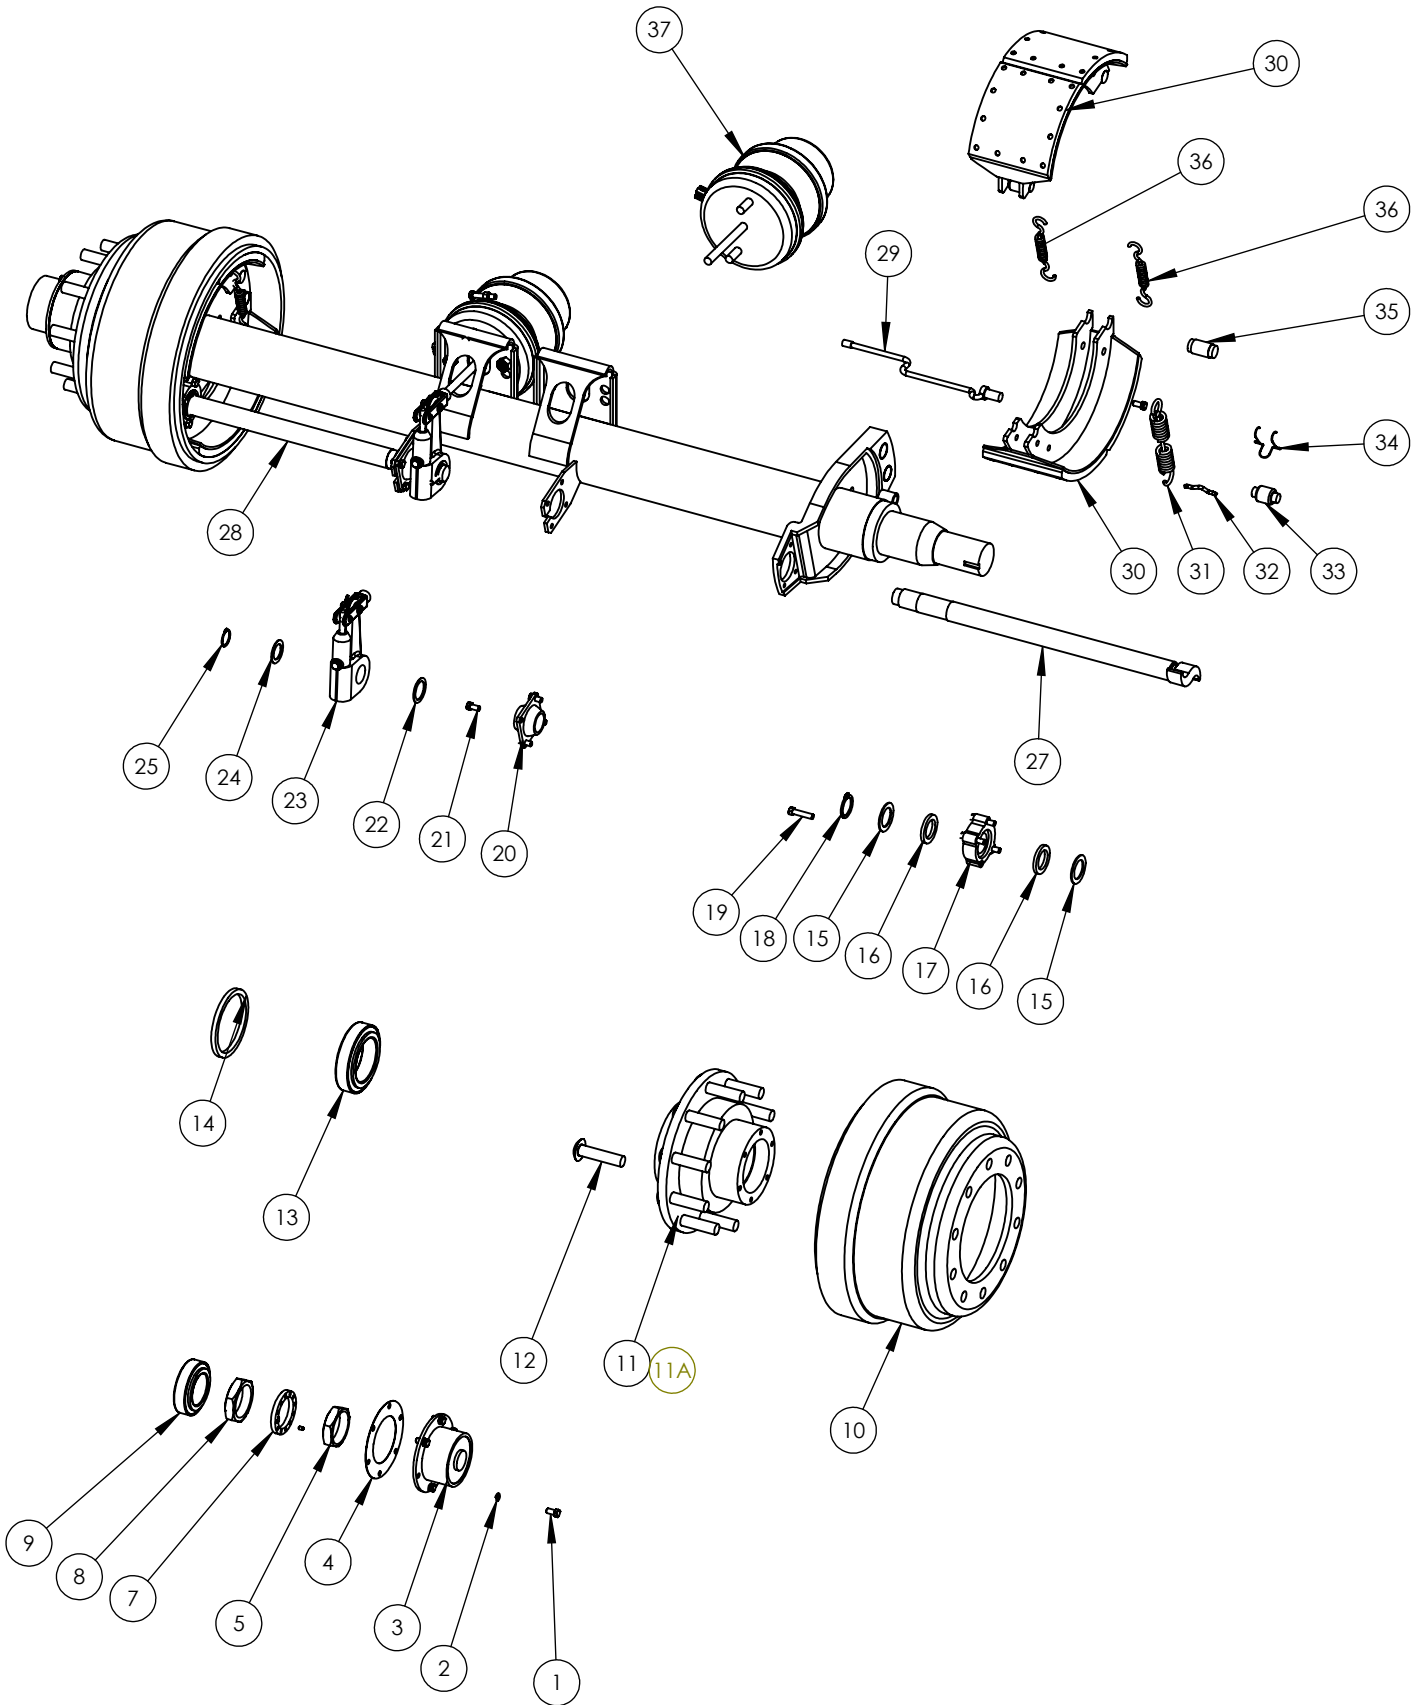

ITEM #	PART #	DESCRIPTION	QTY PER AXLE
1	N&B4769	BOLT, 5/16-18 UNC X 3/4"	12
2	N&B5400	LOCK WASHER, 5/16"	12
3	AXL3404009	HUBCAP, INCLUDES ITEM 4	2
4		HUBCAP GASKET	2
5	AXLCS3301	WHEEL BEARING JAM NUT	2
7	AXLCS3303	WHEEL BEARING LOCK WASHER	2
8	AXLCS3300	WHEEL BEARING ADJUSTING NUT	2
9	AXL212049	OUTER WHEEL BEARING	2
10	AXL123365	BRAKE DRUM	2
11	AXL15984ABS	HUB WITH ABS TOOTH WHEEL (REAR AXLE ONLY)	2
11A	AXL15984	HUB WITHOUT ABS TOOTH WHEEL (FRONT AXLE ONLY)	2
12	AXLNB3266	WHEEL STUD	20
13	AXL218248	INNER WHEEL BEARING	2
14	AXL3070743	WHEEL BEARING SEAL	2
	AXLCSK1040	CAM BUSHING KIT, ITEMS 15-22, 24, 25	2
15		WASHER	4
16		SEAL	4
17		CAMSHAFT BUSHING, OUTER	2
18		SNAP RING	2
19		BOLT	8
20		CAMSHAFT BUSHING, INNER	2
21		BOLT	8
22		WASHER	2
23	AXLR801073	SLACK ADJUSTER ASSEMBLY	2
24		WASHER	2
25		SNAP RING	2
27	AXLCAM156L	CAMSHAFT, LEFT	1
28	AXLCAM156R	CAMSHAFT, RIGHT	1
29	BRK4410328080	ABS SENSOR (REAR AXLE ONLY)	2
	AXL4515Q200KIT	BRAKE KIT, ITEMS 30-36	2
30		BRAKE SHOE	4
31		BRAKE SHOE RETURN SPRING	2
32		PIN, BRAKE SHOE RETURN SPRING	4
33		BRAKE SHOE ROLLER	4
34		RETAINER, BRAKE SHOE ROLLER	4
35		ANCHOR PIN	4
36		BRAKE SHOE RETAINING SPRING	4
37	BRK3030GTS	AIR CHAMBER	2