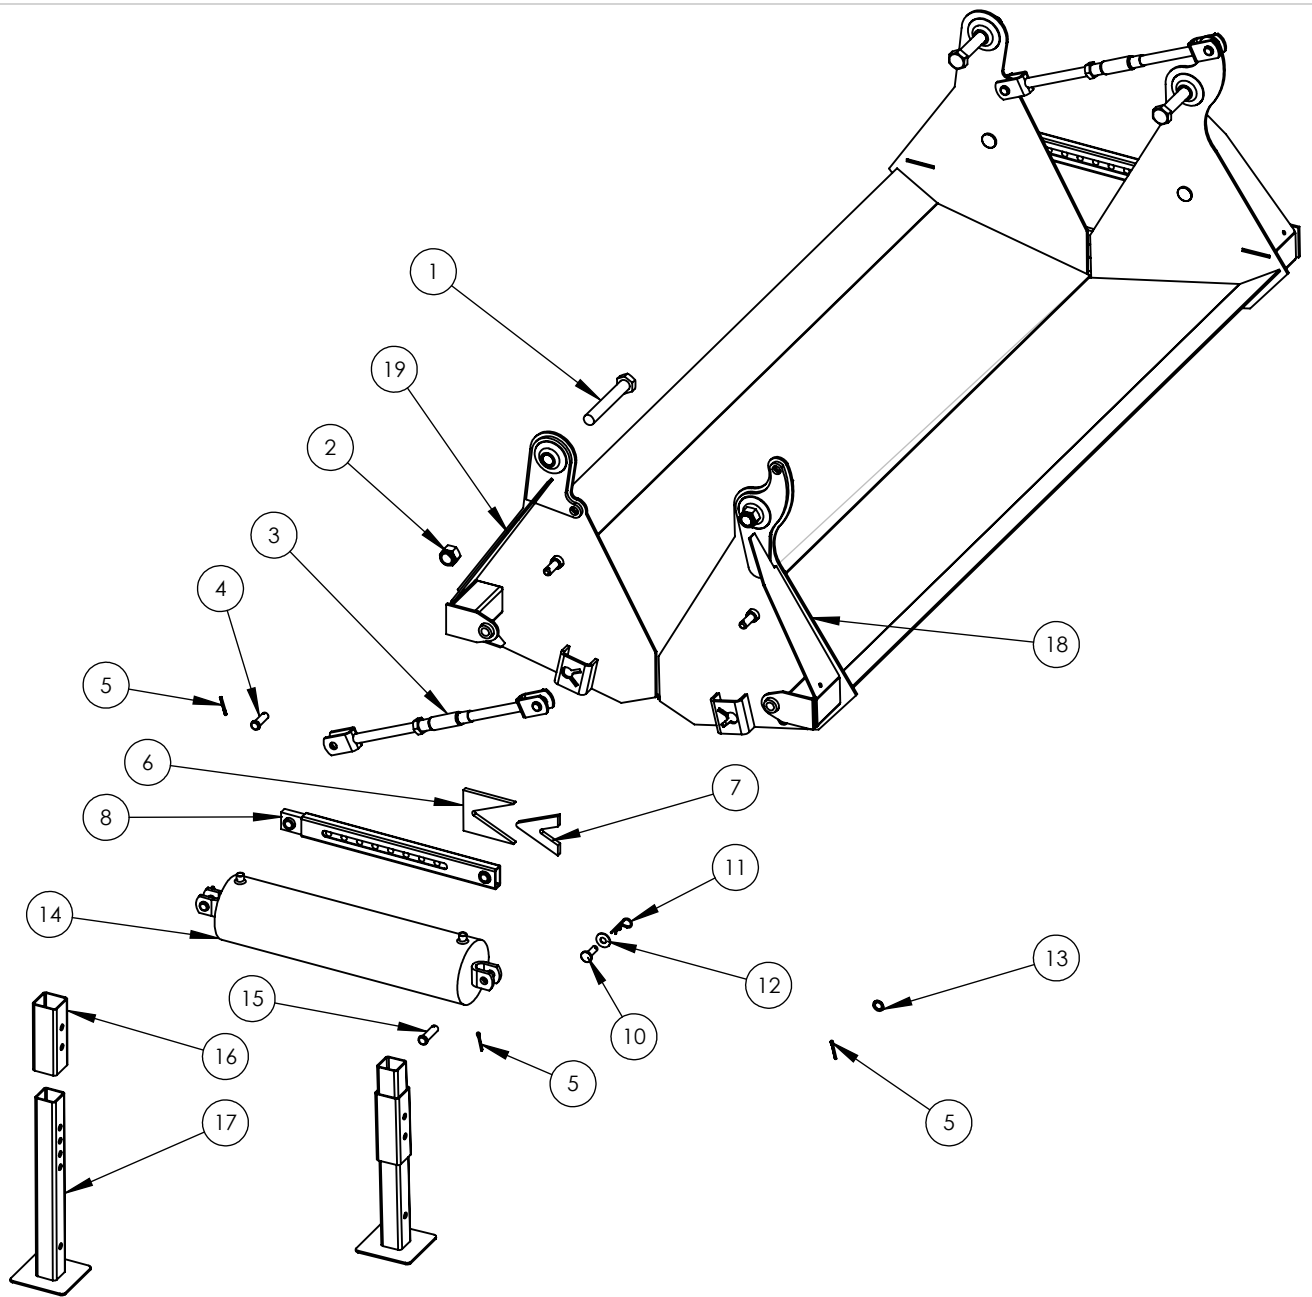

ITEM #	PART #	DESCRIPTION	QTY
1	N&B1955710	DOOR BOLT 1 1/2"-6 UNC X 10"	4
2	N&B51950	LOCKNUT 1 1/2-6 UNC	4
3	MIC35097	PITCH CONTROL LINK	2
4	MICMC0003	PITCH CONTROL LINK PIN	4
5	MIC7364	COTTER PIN 1/4"	12
6	MFG0021	OUTSIDE DOOR ALIGNMENT KEY	2
7	MFG0020	INSIDE DOOR ALIGNMENT KEY	2
8	ASY5002	SLIDELOCK , INCLUDES ITEMS 10, 11, & 12	2
9	MICHP34412	LANDING GEAR PIN WITH HAIRPIN	2
10	MICMC0005	SLIDELOCK PIN	2
11	MIC40211	HAIRPIN	2
12	N&B3700	WASHER, SLIDELOCK PIN	2
13	N&B70806A	WASHER, SLIDELOCK MOUNT	4
14	AICBA0797	CYLINDER	2
15	MICMC0002	CYLINDER PIN	4
16	MFG0022	LANDING GEAR TUBE	2
17	ASY5035	LANDING GEAR FOOT	2
18	ASY0001	LEFT DOOR	1
19	ASY0002	RIGHT DOOR	1