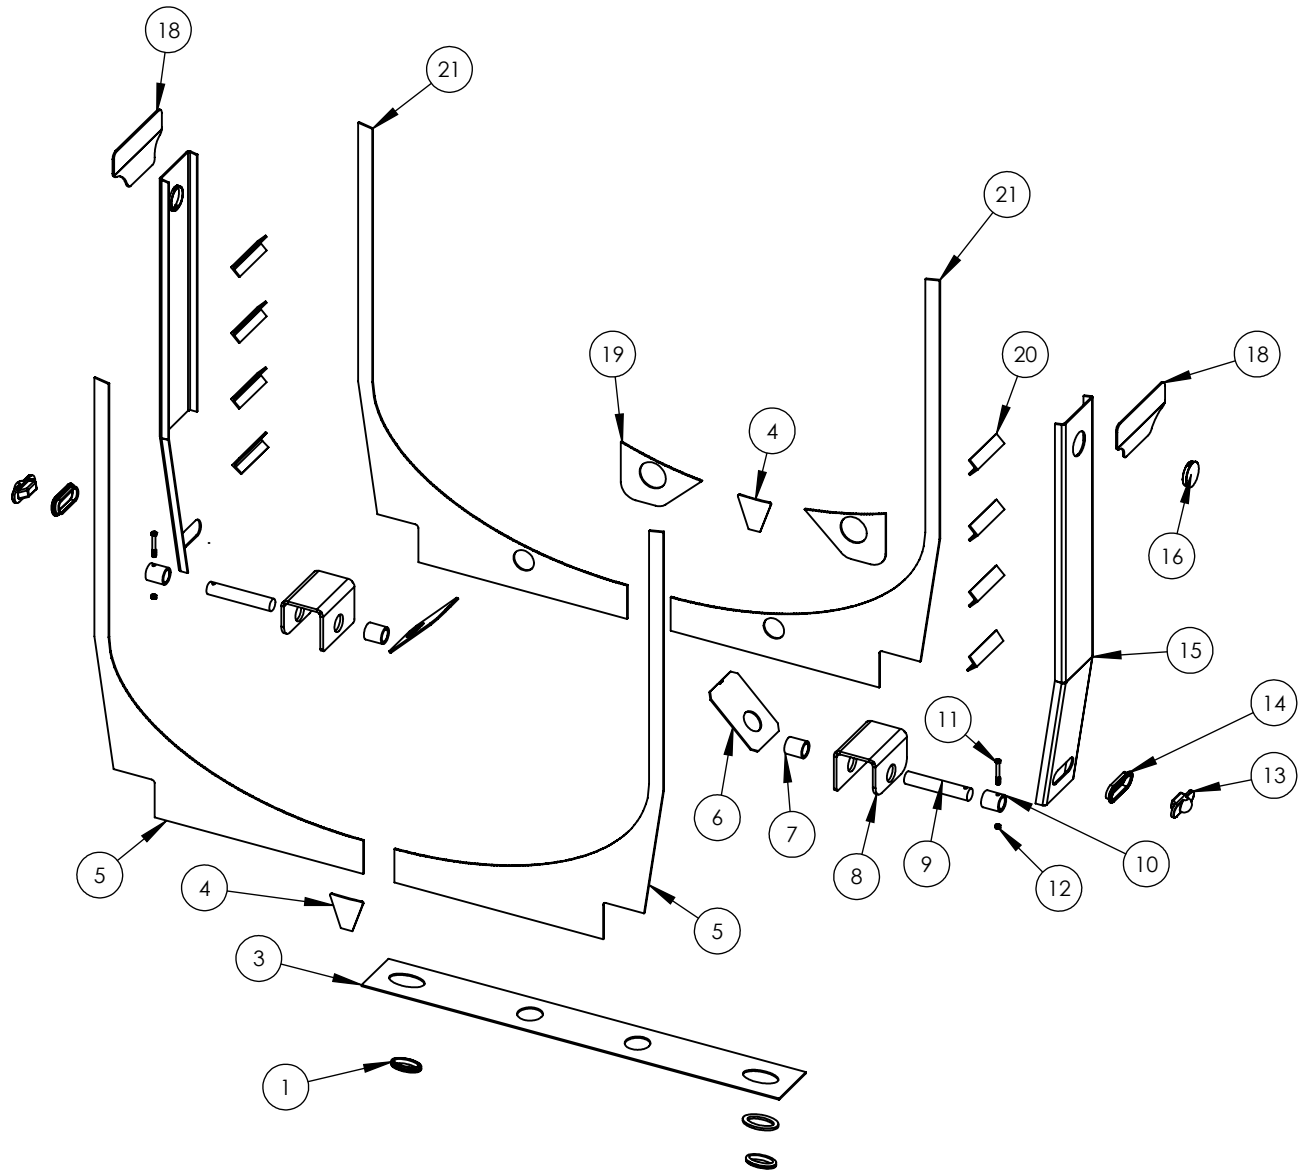

ITEM#	PART#	DESCRIPTION	QTY
1	MICG3287-015000	3" GROMMET	2
2	MFG0991	OVAL CUTOUT	2
3	MFG2683	MIDDLE BODY BRACE BOTTOM PLATE	1
4	MFG0190	BODY BRACE CENTER CONNECTOR PLATE	2
5	MFG0191	MIDDLE BODY BRACE FRONT PLATE	2
6	MFG0194	MIDDLE BODY BRACE INSIDE PLATE	2
7	MICMC0013	DRAFT ARM MOUNT INSIDE BUSHING	2
8	MFG0196	DRAFT ARM MOUNT BRACKET	2
9	MICMC0007	DRAFT ARM MOUNT PIN	2
10	MICMC0011	DRAFT ARM MOUNT OUTSIDE BUSHING	2
11	N&B4829	BOLT, 1/2-13 UNC X 3.5"	2
12	N&B51550	LOCKNUT, 1/2-13 UNC	2
13	LTS52513	MIDDLE SIDE LIGHT	2
14	LTS92420	MIDDLE SIDE LIGHT OVAL GROMMET	2
15	MFG0199	MIDDLE BODY BRACE COVER	2
16	MIC2473	DOME PLUG	2
18	MFG0200	MIDDLE BODY BRACE GUSSET	2
19	MFG0164	REAR LONGITUDINAL FRAME WELD PLATE	2
20	MFG0201	MIDDLE BODY BRACE STIFFENER	8
21	MFG0192	MIDDLE BODY BRACE REAR PLATE	2