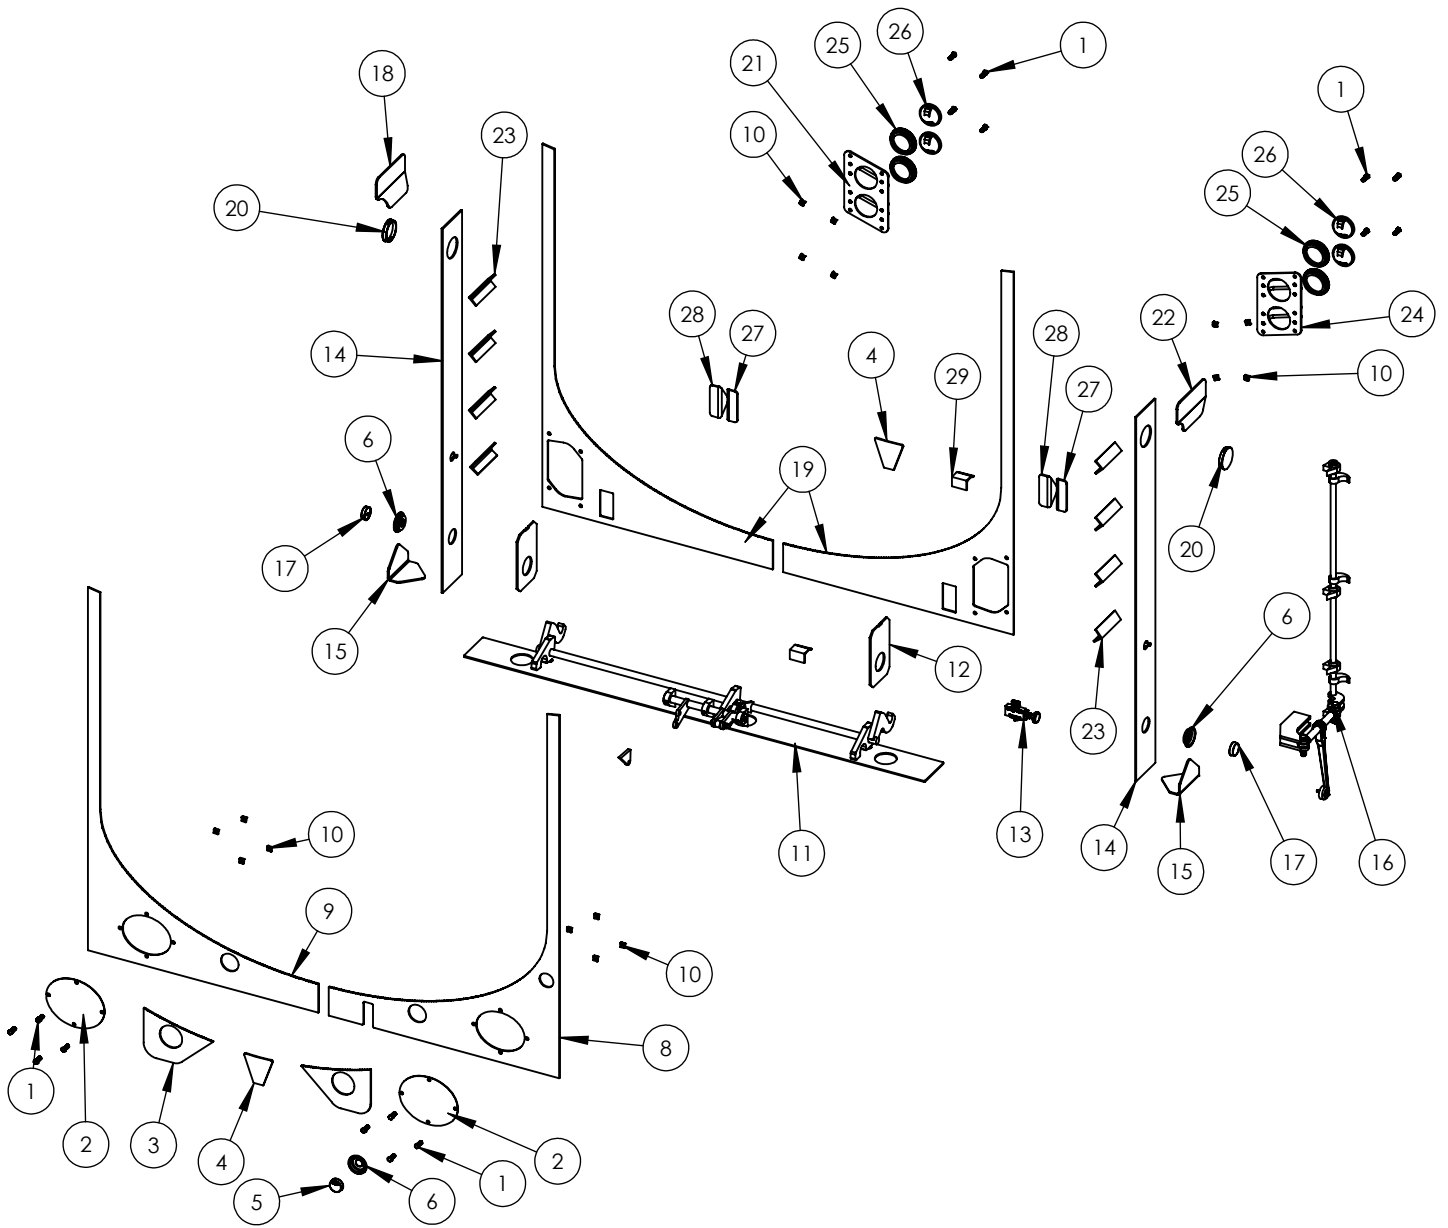

ITEM#	PART#	DESCRIPTION	QTY
1	N&B 4820	BOLT, 1/2-13 UNC X 1"	16
2	MFG0217	REAR BODY BRACE ACCESS COVER	2
3	MFG0164	REAR LONGITUDINAL FRAME WELD PLATE	2
4	MFG0190	BODY BRACE CENTER CONNECTOR PLATE	2
5	LTS 78343	ABS LIGHT	1
6	LTS 91410	FLUSH GROMMET, CLEARANCE LIGHT	3
7	MICG3287-015000	3" GROMMET	3
8	MFG0203	REAR BODY BRACE FRONT PLATE, LEFT	1
9	MFG0204	REAR BODY BRACE FRONT PLATE, RIGHT	1
10	N&B 5051	SQUARE NUT, 1/2-13 UNC	16
11		BOTTOM LATCH ASSEMBLY, SEE PAGE 16	
12	MFG0205	REAR BODY BRACE INSIDE PLATE	2
13		BOTTOM LATCH CONTROL VALVE, SEE PAGE 16	
14	MFG0206	REAR BODY BRACE SIDE PLATE	2
15	MFG0207	REAR BODY BRACE CORNER PLATE	2
16		SIDE LATCH ASSEMBLY, SEE PAGE 16	
17	LTS 45812-3	CLEARANCE LIGHT, RED	2
18	MFG0208	REAR BODY BRACE GUSSET, RIGHT	1
19	MFG0214	REAR BODY BRACE REAR PLATE	2
20	MIC 2473	BODY BRACE UPPER ACCESS COVER	2
21	ASY5013	TAILLIGHT PLATE, RIGHT	1
22	MFG0209	REAR BODY BRACE GUSSET, LEFT	1
23	MFG0202	REAR BODY BRACE STIFFENER	8
24	ASY5012	TAILLIGHT PLATE, LEFT	1
25	LTS 91740	TAILLIGHT GROMMET	4
26	LTS 52772	TAILLIGHT	4
27	MFG0211	LATCH HOOK GUARD, LEFT	2
28	MFG0212	LATCH HOOK GUARD, RIGHT	2
29	MFG0213	DOOR GUIDE	1