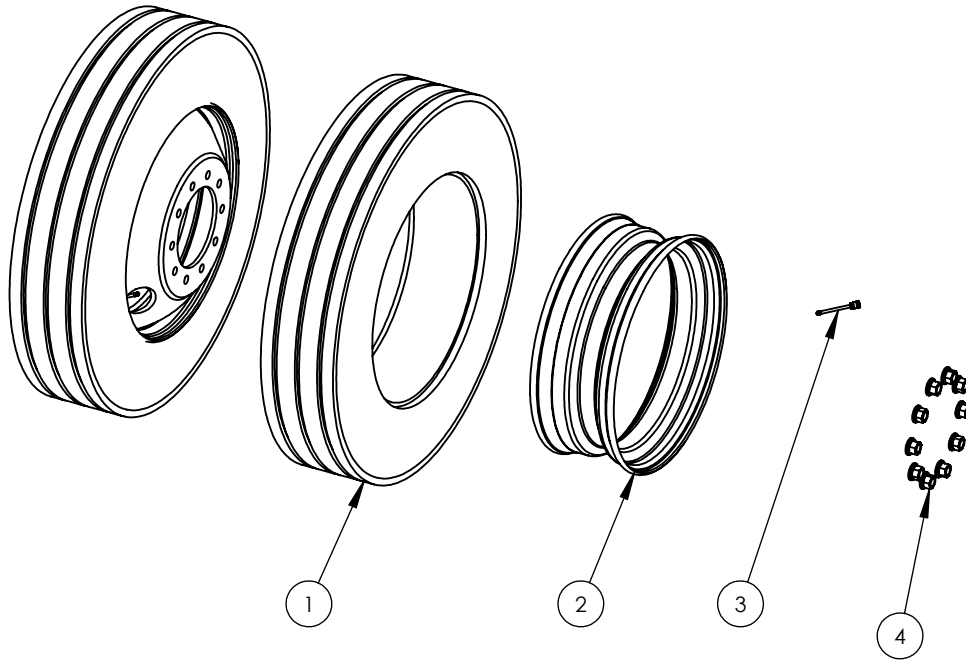

ITEM #	PART #	DESCRIPTION	QTY PER TRAILER
1		TIRE	8
2	WHL 28409PW	RIM	8
3	WHL TV 573	VALVESTEM	8
4	WHL3338	LUGNUT	40