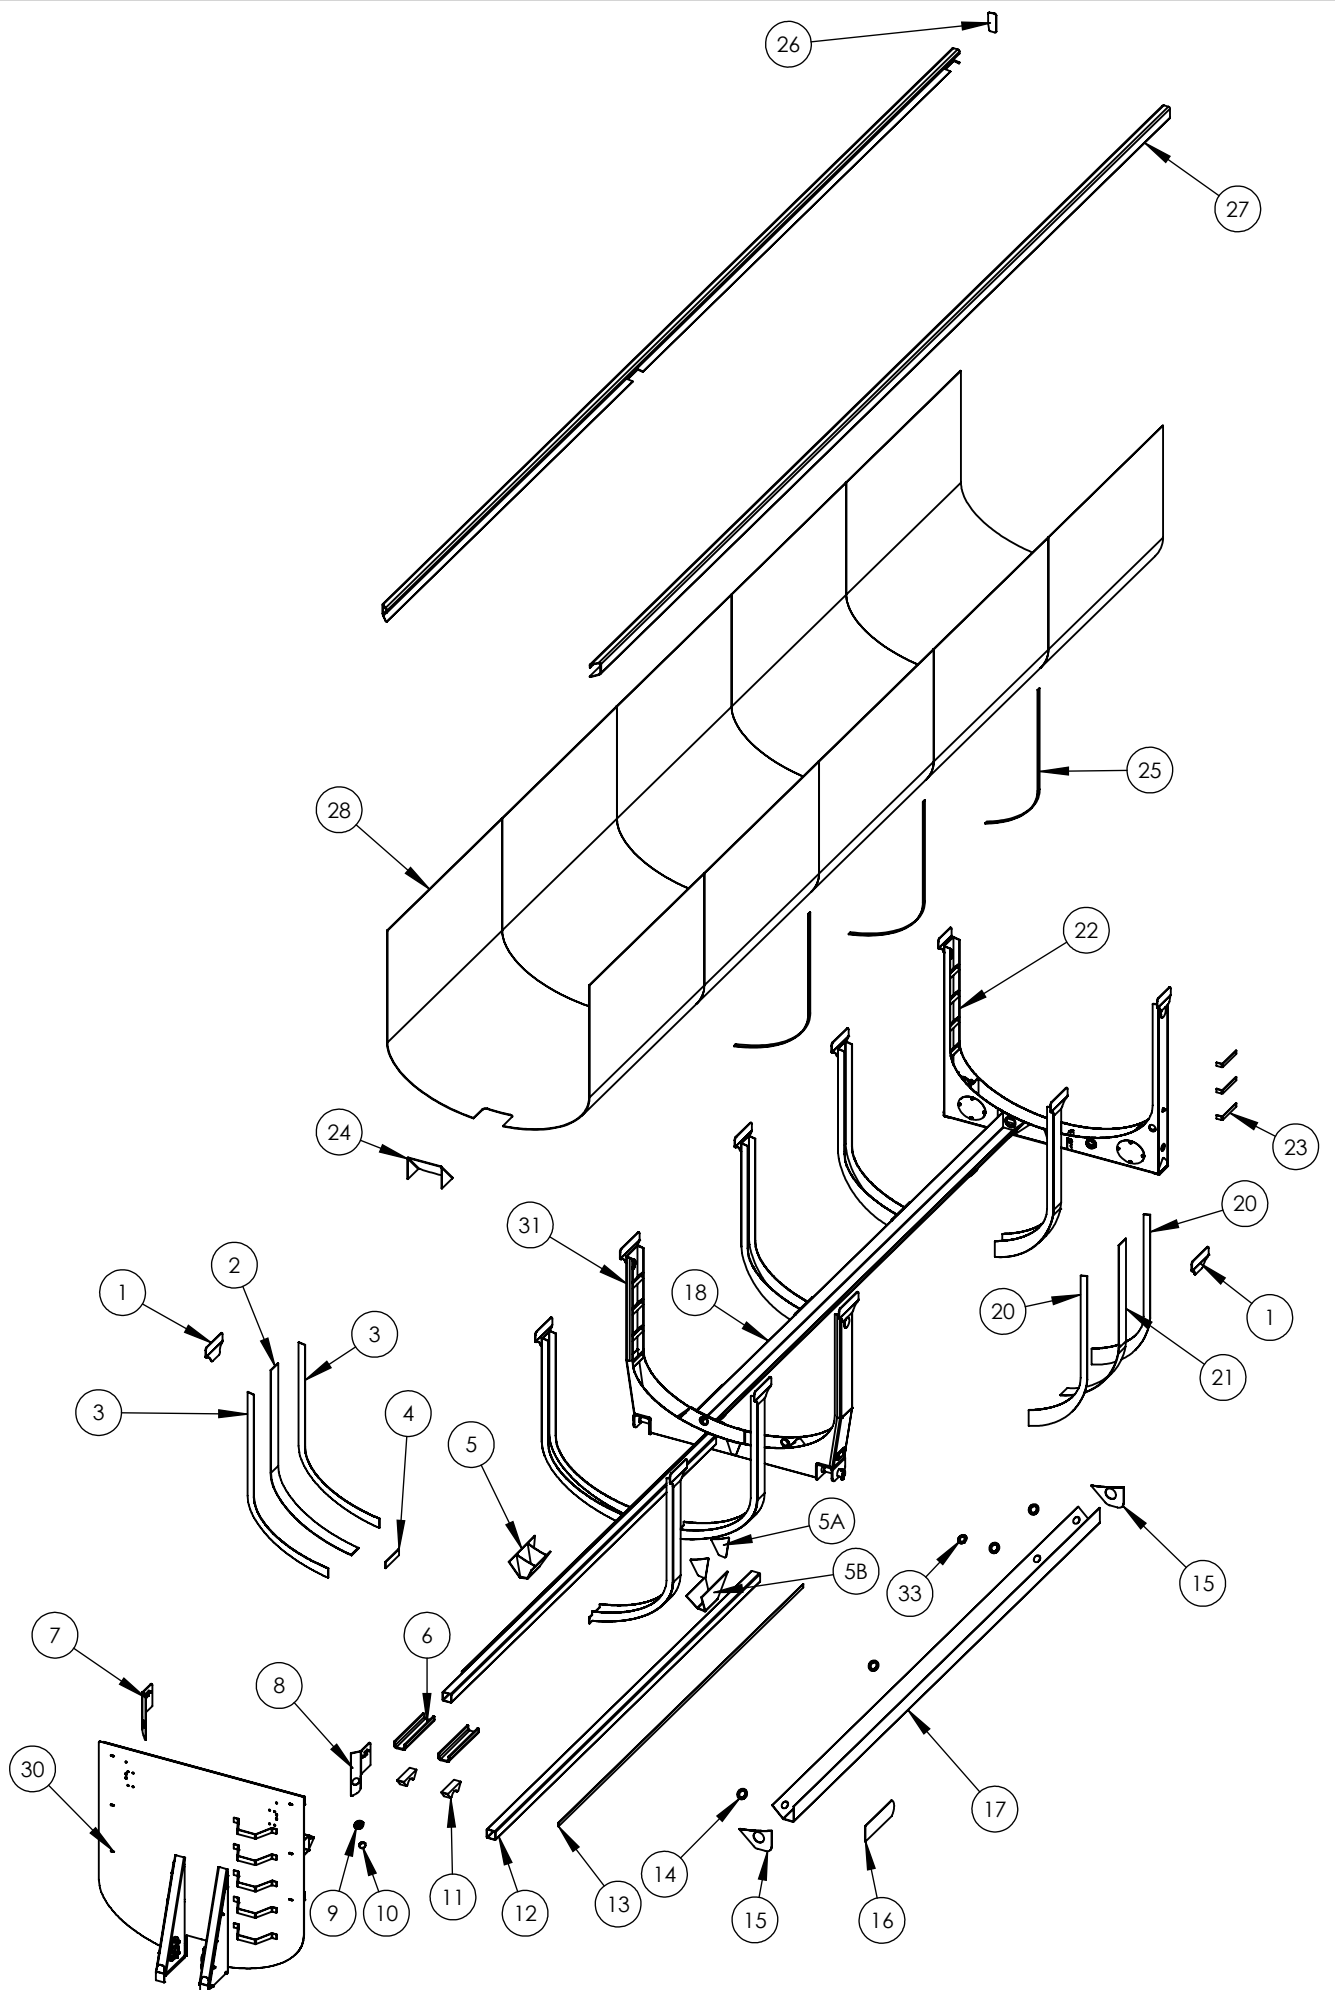

ITEM#	PART#	DESCRIPTION	QTY
1	MFG0151	INTERMEDIATE BODY BRACE GUSSET	8
2	MFG0152	FRONT INTERMEDIATE BODY BRACE COVER	4
3	MFG0154	FRONT INTERMEDIATE BODY BRACE SIDE	8
4	MFG0155	FRONT INTERMEDIATE BODY BRACE WELD PLATE	4
5	ASY5007	DRAFT ARM PEDESTAL	2
5A	MFG0176	DRAFT ARM PEDESTAL WEB	
5B	MFG0177	DRAFT ARM PEDESTAL COVER	
6	MFG0158	FRONT LONGITUDINAL FRAME REINFORCEMENT CHANNEL	2
7	MFG3951	FLIP TARP CORNER GUSSET RIGHT SIDE	1
8	MFG3950	FLIP TARP CORNER GUSSET LEFT SIDE	2
9	LTS 91410	FLUSH GROMMET, CLEARANCE LIGHT	2
10	LTS 45813-3	CLEARANCE LIGHT, AMBER	2
11	MFG0161	DRAFT ARM CRADLE	2
12	MFG0162	FRONT LONGITUDINAL FRAME	2
13	MFG0163	FRONT LONGITUDINAL FRAME SIDE COVER	2
14	MFG0991	OVAL CUTOUT	8
15	MFG0164	REAR LONGITUDINAL FRAME WELD PLATE	4
16	MFG0165	REAR LONGITUDINAL FRAME SIDE WELD PLATE	2
17	MFG0166	REAR LONGITUDINAL FRAME, LEFT	1
18	MFG0167	REAR LONGITUDINAL FRAME, RIGHT	1
19	MFG0157	REAR INTERMEDIATE BODY BRACE WELD PLATE	4
20	MFG0156	REAR INTERMEDIATE BODY BRACE SIDE PLATE	8
21	MFG0153	REAR INTERMEDIATE BODY BRACE COVER	4
22		REAR BODY BRACE ASSEMBLY, SEE PAGE 12	
23	MFG0172	SIDE LADDER RUNG	3
24	MFG0168	DOGHOUSE COVER	1
25	MFG0169	TUB SECTION JOINT COVER STRAP	6
26	MFG2799	TOP RAIL REAR END CAP	2
27	MFG0173-XX	TOP RAIL, REPAIR SECTION SOLD BY THE FOOT (XX= FEET)	
28	MFG0174	TUB, SOLD BY 8' SECTION	
29	MFG0004	CHAIN LOCK	1
30		NOSE ASSEMBLY, SEE PAGE 10	
31		MIDDLE BODY BRACE ASSEMBLY, SEE PAGE 11	
32	MFG0171	LONGITUDINAL FRAME REINFORCEMENT	2
33	MICG3287-015000	3" GROMMET	2
34	MFG2146	FLIP TARP CORNER GUSSET LEFT SIDE	1