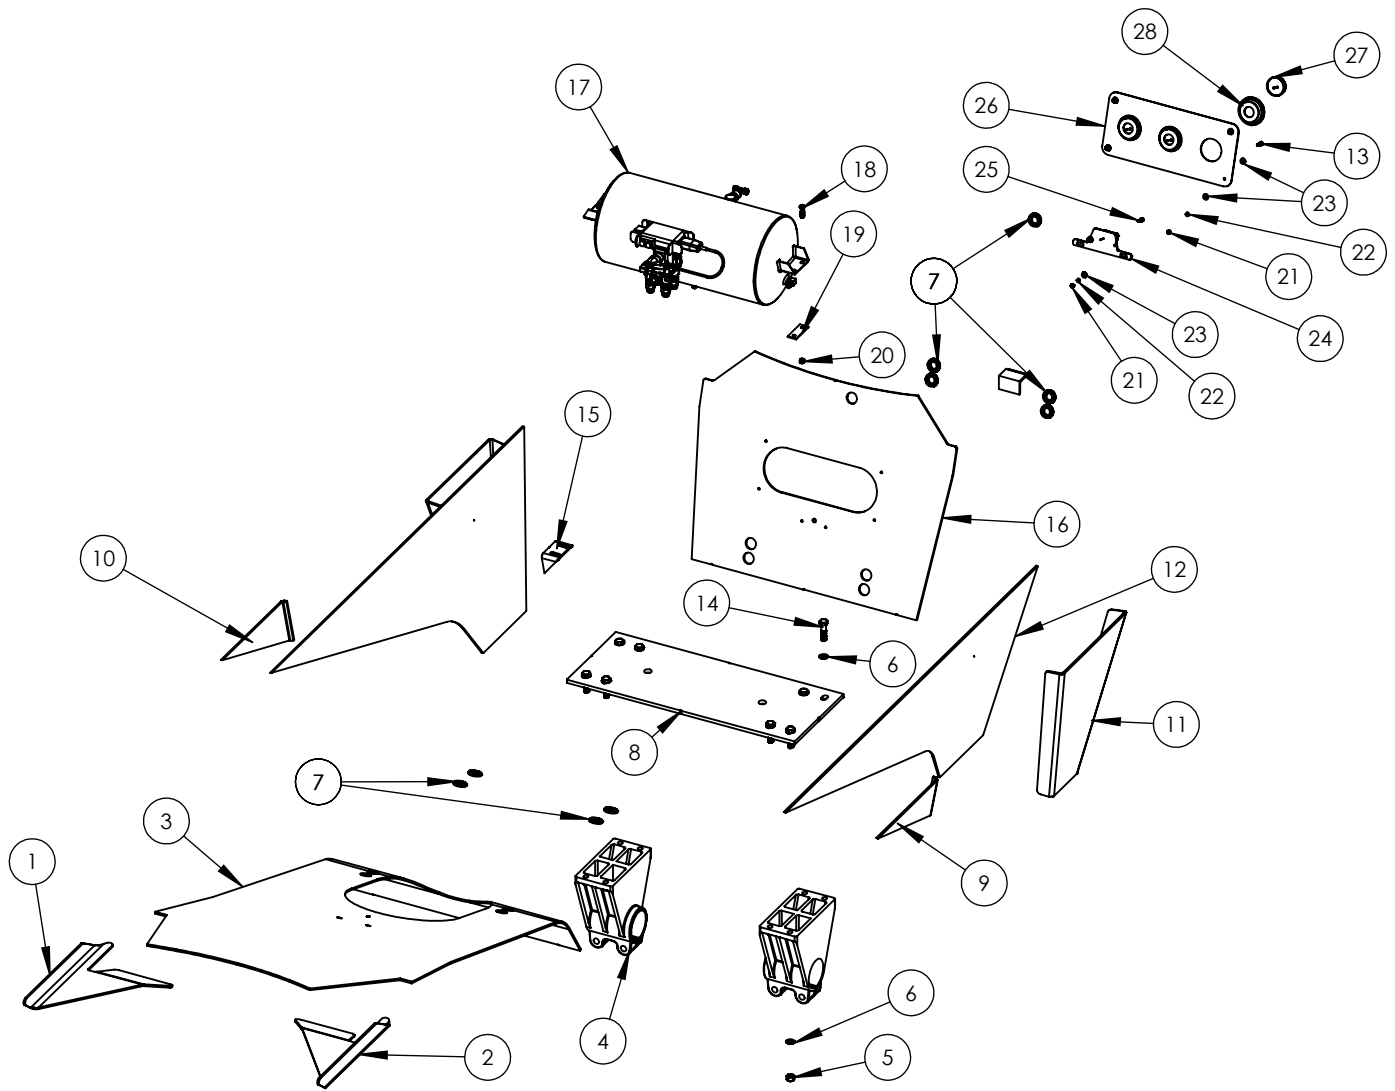

ITEM#	PART#	DESCRIPTION	QTY
1	MFG0140	BOGEY POD/LONGITUDINAL FRAME BRACE, RIGHT	1
2	MFG0141	BOGEY POD/LONGITUDINAL FRAME BRACE, LEFT	1
3	MFG0142	BOGEY POD FRONT PLATE	1
4	SUS897-01	SUSPENSION TRUNION HANGER	2
5	N&B51650	LOCKNUT, 5/8-11 UNC	8
6	N&B4650	5/8" MACHINE BUSHING	16
7	MIC9600K51	1" GROMMET	9
8	MFG0143	BOGEY POD BOTTOM PLATE	1
9	MFG0645	BOGEY POD CORNER GUSSET, LEFT	1
10	MFG0646	BOGEY POD CORNER GUSSET, RIGHT	1
11	MFG0146	BOGEY POD BRACE CHANNEL	2
12	MFG0147	BOGEY POD SIDE PLATE	2
13	N&B4755	BOLT, 1/4-20 UNC X 1.5"	4
14	N&B1666	BOLT, 5/8-11 UNC X 2.25" GR5	8
15	MFG0148	AIRTANK BRACKET	2
16	MFG0149	BOGEY POD REAR PLATE	1
17		AIRTANK ASSEMBLY, SEE PAGE 20-21	
18	N&B4789	BOLT, 3/8-16 UNC X 1.5"	4
19	AIC220TMP	AIRTANK MOUNTING PAD	2
20	N&B1450	NUT, 3/8-16 UNC	4
21	N&B1350	NUT, 1/4-20 UNC	6
22	N&B5350	LOCKWASHER, 1/4"	6
23	N&B3350	FLATWASHER, 1/4"	2
24	LTS M 436B	LICENSE PLATE BRACKET	1
25	N&B4753	BOLT, 1/4-20 UNC X 1"	2
26	MFG0150	BOGEY POD REAR COVER PLATE	1
27	LTS45812-3	CLEARANCE LIGHT, RED	3
28	LTS91410	FLUSH GROMMET, CLEARANCE LIGHT	3