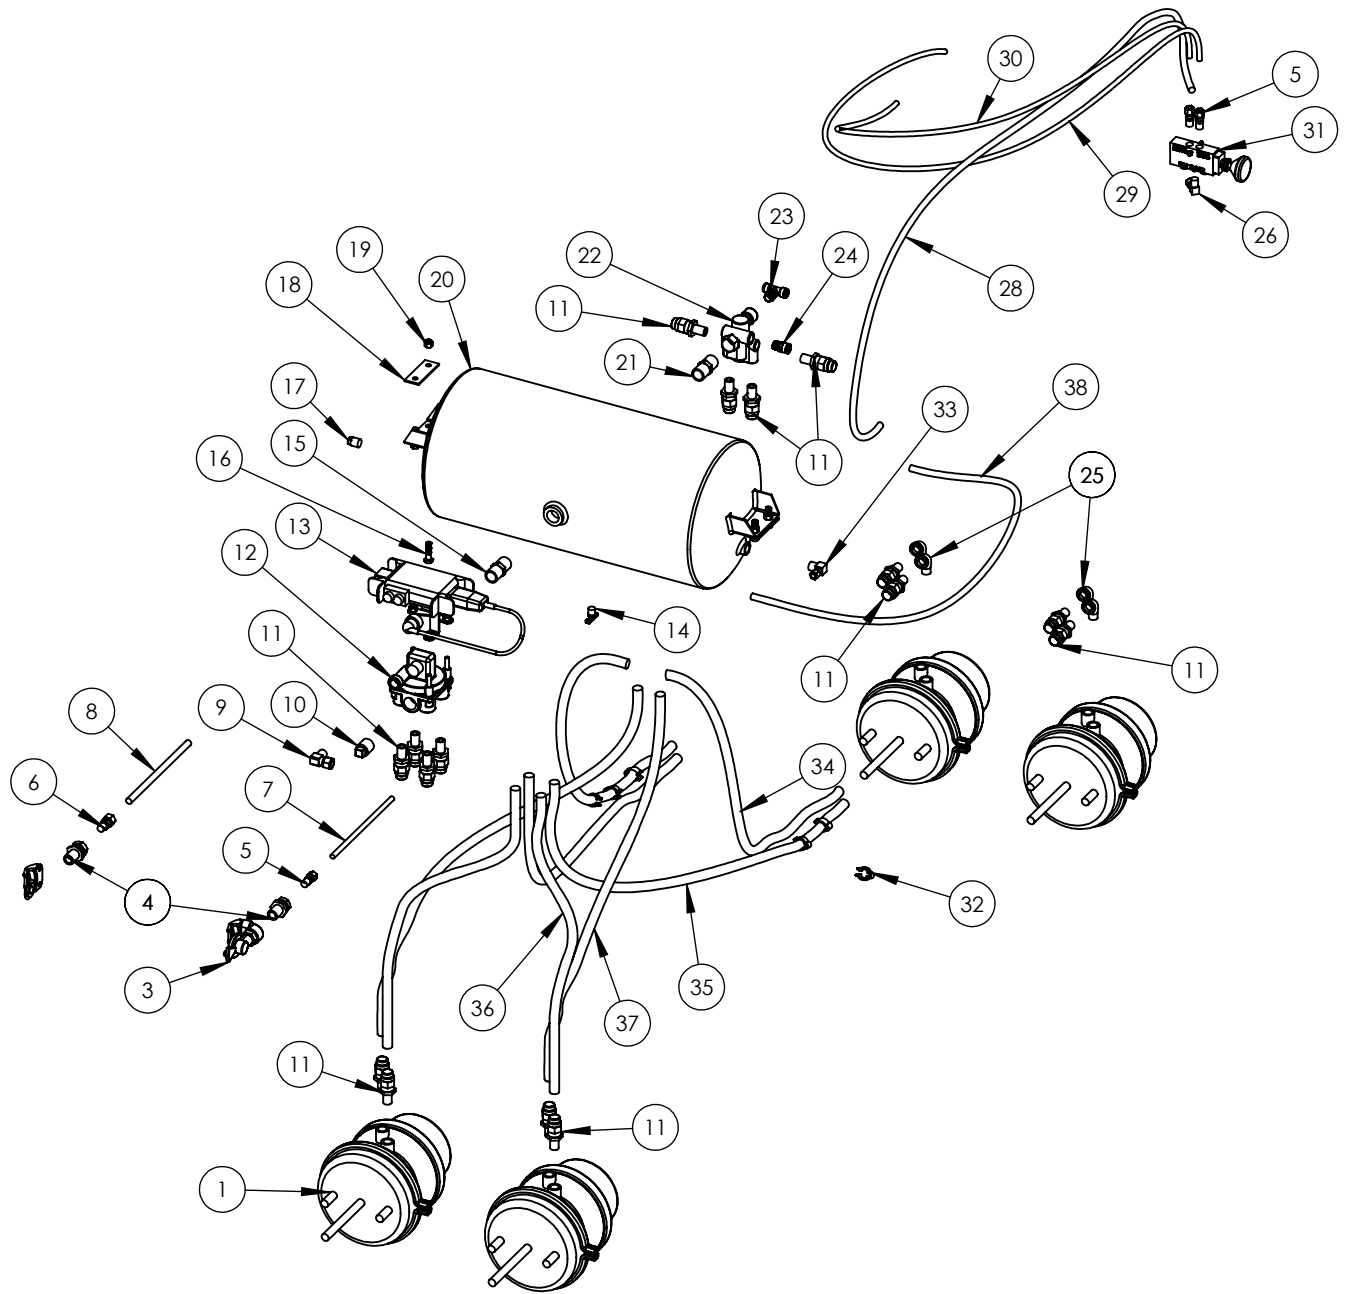

ITEM#	PART#	DESCRTIPTION	QTY
1	BRK3030GTS	BRAKE AIR CHAMBER	4
2	AICGH015	GLADHAND COUPLER, SERVICE	1
3	AICGH016	GLADHAND COUPLER, EMERGENCY	1
4	AIC55612	BULKHEAD CONNECTOR WITH WASHER AND NUT	2
5	BRS 91223	P2C FITTING, 3/8" TUBING -1/4"NPT	3
6	BRS 91226	P2C FITTING, 1/2" TUBING-1/4"NPT	1
7	AIC6-500RD-600	3/8" AIRLINE, EMERGENCY SUPPLY LINE	1
8	AIC8-500BU-600	1/2" AIRLINE, SERVICE SUPPLY LINE	1
9	BRS 91235	RIGHT ANGLE COMPRESSION FITTING, 1/2" TUBING-3/8"NPT	1
10	PFT71452	PIPE PLUG, 3/4" NPT	1
11	AIC883838	3/8" AIRLINE FITTING, 3/8"NPT	16
12	BRK4721950330	SERVICE VALVE	1
13	BRK4005001010	ECU, VALVE ASSEMBLY	1
14	BRS145	DRAIN VALVE, 1/4"NPT	1
15	PFT73325-12SV	NIPPLE, 3/4" NPT	1
16	N&B4789	BOLT, 3/8-16 UNC X 1.5"	4
17	PFT71450	PIPE PLUG, 3/8"NPT	1
18	AIC220TMP	AIRTANK MOUNTING PAD	2
19	N&B1450	NUT, 3/8-16 UNC	4
20	AICHT-1242	BRAKE AIRTANK	1
21	PFT73325-12-8SV	NIPPLE, 3/4"NPT-1/2"NPT	1
22	BRK110800	EMERGENCY VALVE	1
23	BRS 91254	TEE P2C FITTING, 1/2 TUBING (2X)-3/8"NPT	1
24	BRS 91224	P2C FITTING, 3/8" TUBING-3/8"NPT	1
25	PFT71426	STREET EL, 3/8"NPT	4
26	BRS 91233	RIGHT ANGLE P2C FITTING, 3/8"TUBING-1/4"NPT	3
27	MICC6057	LATCH CYLINDER	1
28	AIC6-500YL-120	LATCH CONTROL VALVE SUPPLY AIRLINE	1
29	AIC6-500YL-120	LATCH CYLINDER "CLOSE" AIRLINE	1
30	AIC6-500YL-120	LATCH CYLINDER "OPEN" AIRLINE	1
31	AIC BAV020	LATCH CONTROL VALVE	1
32	MIC01-100-007	AIRLINE TO WIRE CLIP	6
33	BRS 91234	RIGHT ANGLE P2C FITTING, 3/8"TUBING-3/8"NPT	1
34	AICH-38250-54	EMERGENCY BRAKE AIRLINE, REAR AXLE	2
35	AICH-38250-66	SERVICE BRAKE AIRLINE, REAR AXLE	2
36	AICH-38250-60	SERVICE BRAKE AIRLINE, FRONT AXLE	2
37	AICH-38250-72	EMERGENCY BRAKE AIRLINE, FRONT AXLE	2
38	AIC8-500BU-42	1/2" AIRLINE, SERVICE VALVE TO EMERGENCY VALVE	1