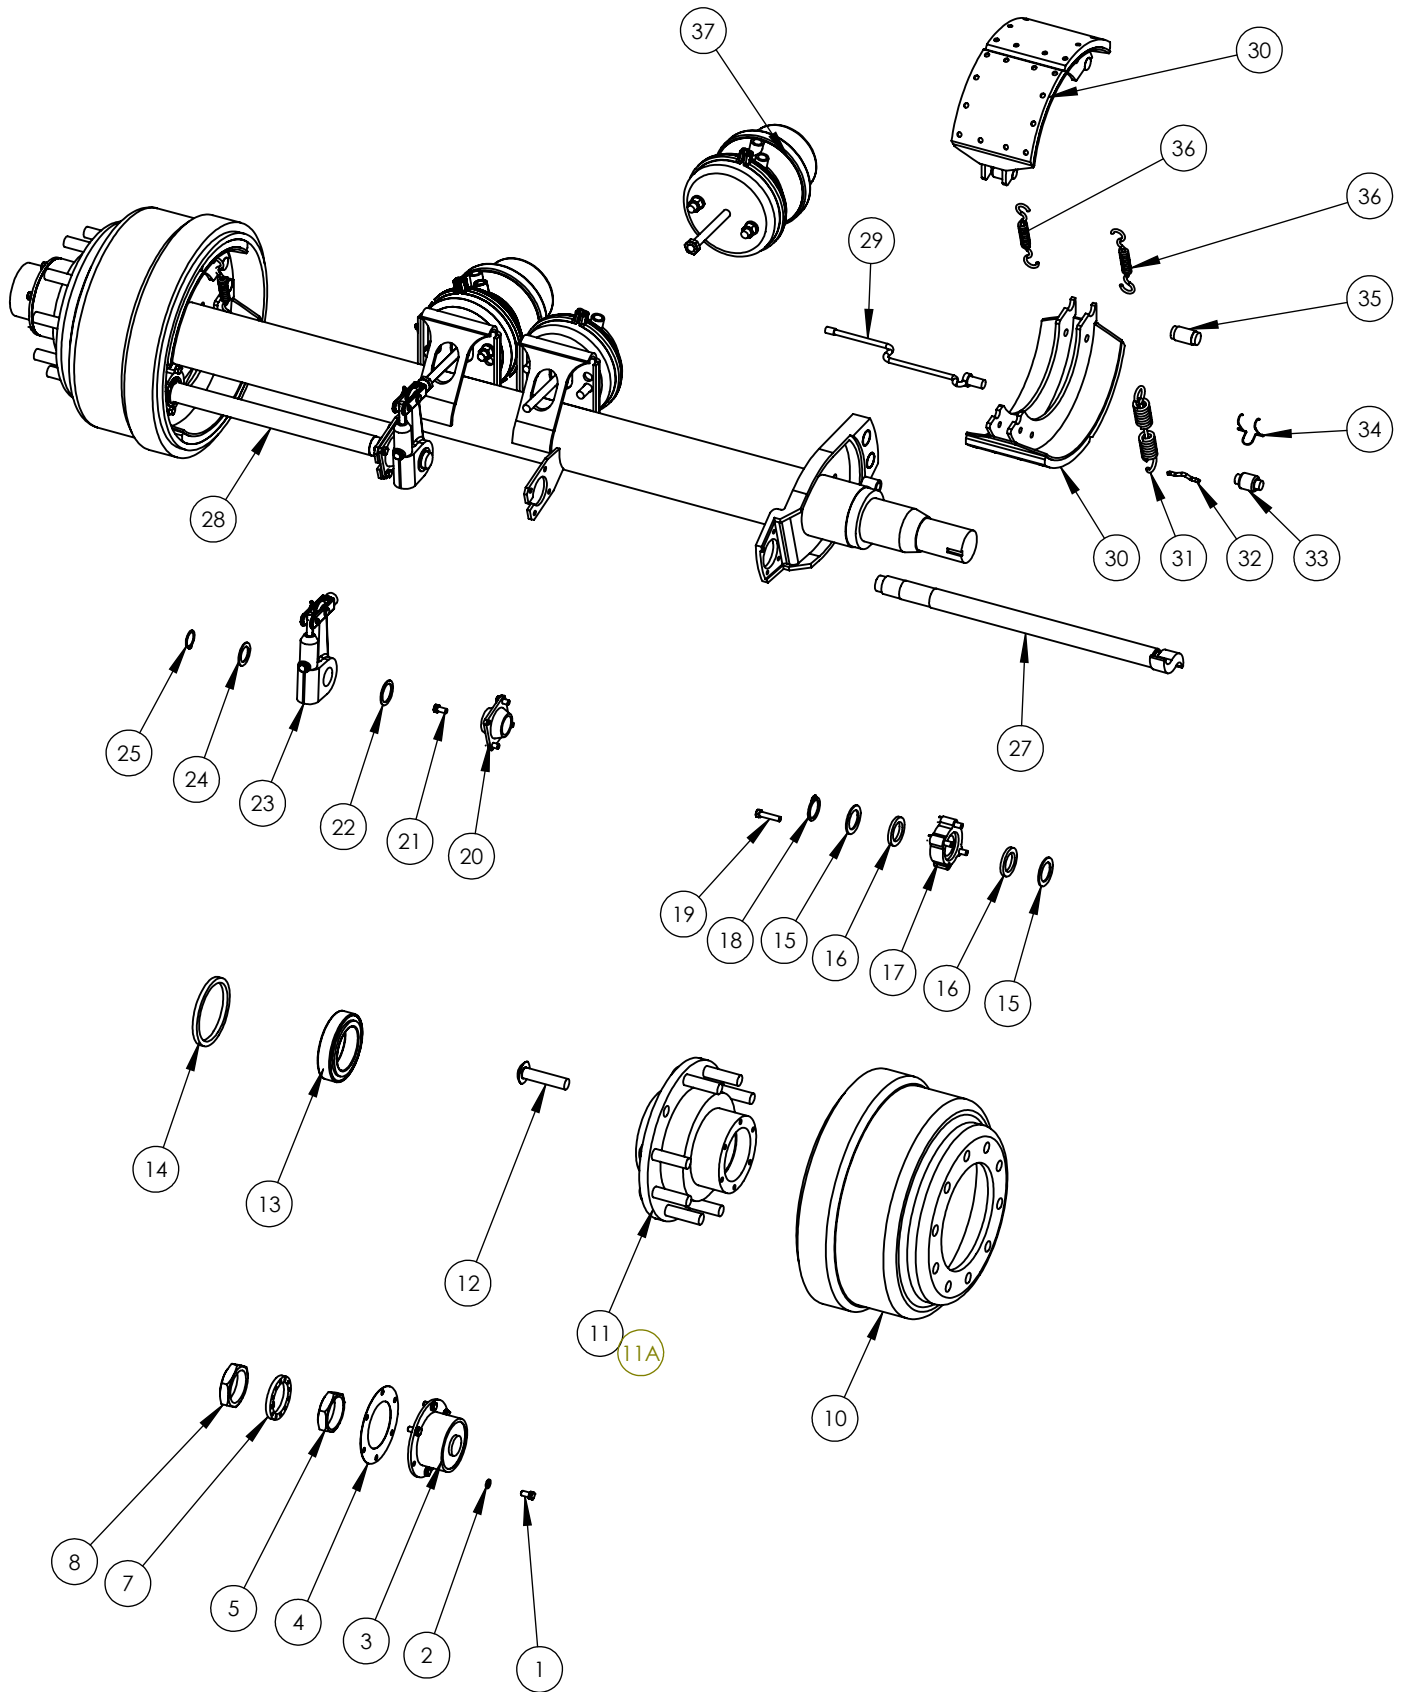

-Bottom dump trailers in 32-42 ft lengths, with Low Profile, and Cross Gate versions available.

-Grain trailers in 34-42 ft lengths.

-Walking floor trailers, Open Top Vans

-Side dump trailers

-In addition, we offer a variety of suspension and tarp options to suit your needs.

When ordering parts be sure to have the trailer's vehicle identification number (VIN) at hand so we can be sure to get you the correct parts for your trailer.

Remember this parts book is for a "standard" trailer, if your trailer is not standard dimensions some parts may not interchange with those listed here, contact the factory if you are unsure.

ITEM #	PART #	DESCRIPTION	QTY PER AXLE
1	N&B4769	BOLT, 5/16-18 UNC X 3/4"	12
2	N&B5400	LOCK WASHER, 5/16"	12
3	AXL3404009	HUBCAP, INCLUDES ITEM 4	2
4		HUBCAP GASKET	2
5	AXLCS3301	WHEEL BEARING JAM NUT	2
7	AXLCS3303	WHEEL BEARING LOCK WASHER	2
8	AXLCS3300	WHEEL BEARING ADJUSTING NUT	2
9	AXL212049	OUTER WHEEL BEARING	2
10	AXL123365	BRAKE DRUM	2
11	AXL15984ABS	HUB WITH ABS TOOTH WHEEL (REAR AXLE ONLY)	2
11A	AXL15984	HUB WITHOUT ABS TOOTH WHEEL (FRONT AXLE ONLY)	2
12	AXLNB3266	WHEEL STUD	20
13	AXL218248	INNER WHEEL BEARING	2
14	AXL3070743	WHEEL BEARING SEAL	2
	AXLCSK1040	CAM BUSHING KIT, ITEMS 15-22, 24, 25	2
15		WASHER	4
16		SEAL	4
17		CAMSHAFT BUSHING, OUTER	2
18		SNAP RING	2
19		BOLT	8
20		CAMSHAFT BUSHING, INNER	2
21		BOLT	8
22		WASHER	2
23	AXLR801073	SLACK ADJUSTER ASSEMBLY	2
24		WASHER	2
25		SNAP RING	2
27	AXLCAM156L	CAMSHAFT, LEFT	1
28	AXLCAM156R	CAMSHAFT, RIGHT	1
29	BRK4410328080	ABS SENSOR (REAR AXLE ONLY)	2
	AXL4515Q200KIT	BRAKE KIT, ITEMS 30-36	2
30		BRAKE SHOE	4
31		BRAKE SHOE RETURN SPRING	2
32		PIN, BRAKE SHOE RETURN SPRING	4
33		BRAKE SHOE ROLLER	4
34		RETAINER, BRAKE SHOE ROLLER	4
35		ANCHOR PIN	4
36		BRAKE SHOE RETAINING SPRING	4
37	BRK3030GTS	AIR CHAMBER	2