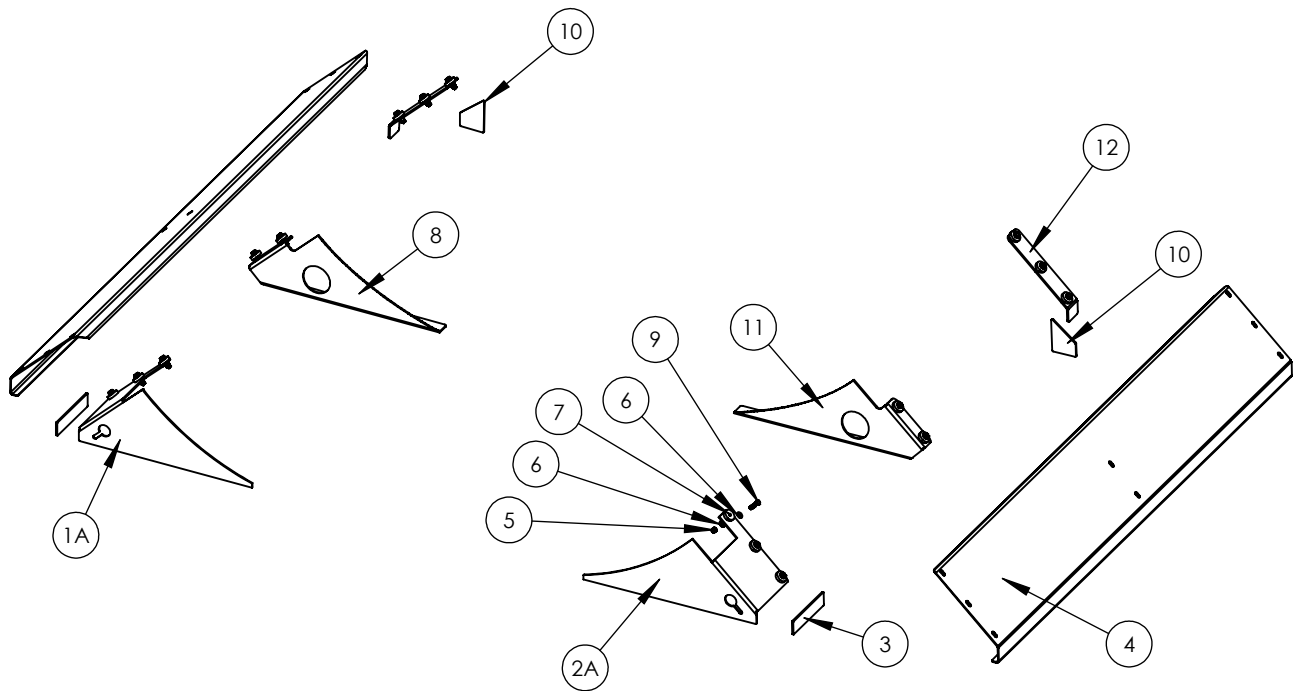

ITEM#	PART#	DESCRIPTION	QTY
1	ASY5384	REAR FENDER BRACKET ASSEMBLY RIGHT SIDE (ITEMS 1A,3)	1
1A	MFG3574	RIGHT FRONT FENDER BRACKET	
2	ASY5383	REAR FENDER BRACKET ASSEMBLY LEFT SIDE (ITEMS 2A,3)	1
2A	MFG3573	LEFT FRONT FENDER BRACKET	
3	MFG3572	REAR FENDER FRONT BRACKET CAP	
4	MFG3570	REAR FENDER	2
5	N&B51450	LOCKNUT, 3/8-16 UNC	16
6	N&B3450	FLAT WASHER, 3/8"	32
7	MIC LC0237-044001	RUBBER WASHER	16
8	MFG3576	MIDDLE FENDER BRACKET LEFT	1
9	N&B4789	BOLT, 3/8-16 UNC X 1.5"	16
10	MFG0287	REAR FENDER BRACKET GUSSET	2
11	MFG3577	MIDDLE FENDER BRACKET RIGHT	1
12	MFG3571	REAR FENDER BRACKET	2