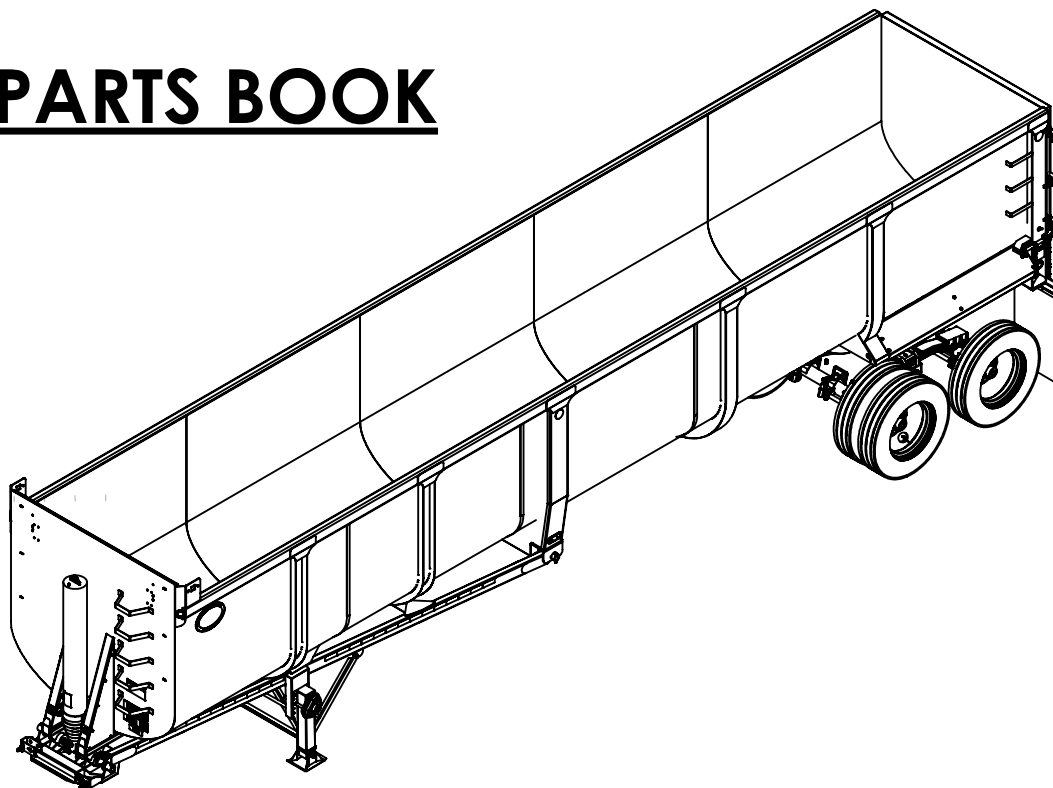

PARTS BOOK

STANDARD FRAMELESS ELLIPTICAL TRAILER
40' LENGTH 76" SIDES

CONSTRUCTION TRAILER SPECIALISTS, INC.

2535 ROSE PARKWAY
SIKESTON, MO 63801
TOLL FREE: 888-669-0003
PH: 573-481-0941
FX: 573-481-0953

E-MAIL: parts@trailerbuilders.com
www.constructiontrailerspecialists.com

Thanks for choosing Construction Trailer Specialists, Inc., we manufacture a line of trailers in a size to fit your needs.

-End dump trailers in Light Weight, Half Round or Elliptical configurations available Frameless, Quarter Frame or Full Frame. Elliptical scrap/demo trailers available in lengths from 22 to 48 ft, with 46-100 inch sides.

-Bottom dump trailers in 32-42 ft lengths, with Low Profile, and Cross Gate versions available.

-Grain trailers in 34-42 ft lengths.

-Walking floor trailers, Open Top Vans

-Side dump trailers

-In addition, we offer a variety of suspension and tarp options to suit your needs.