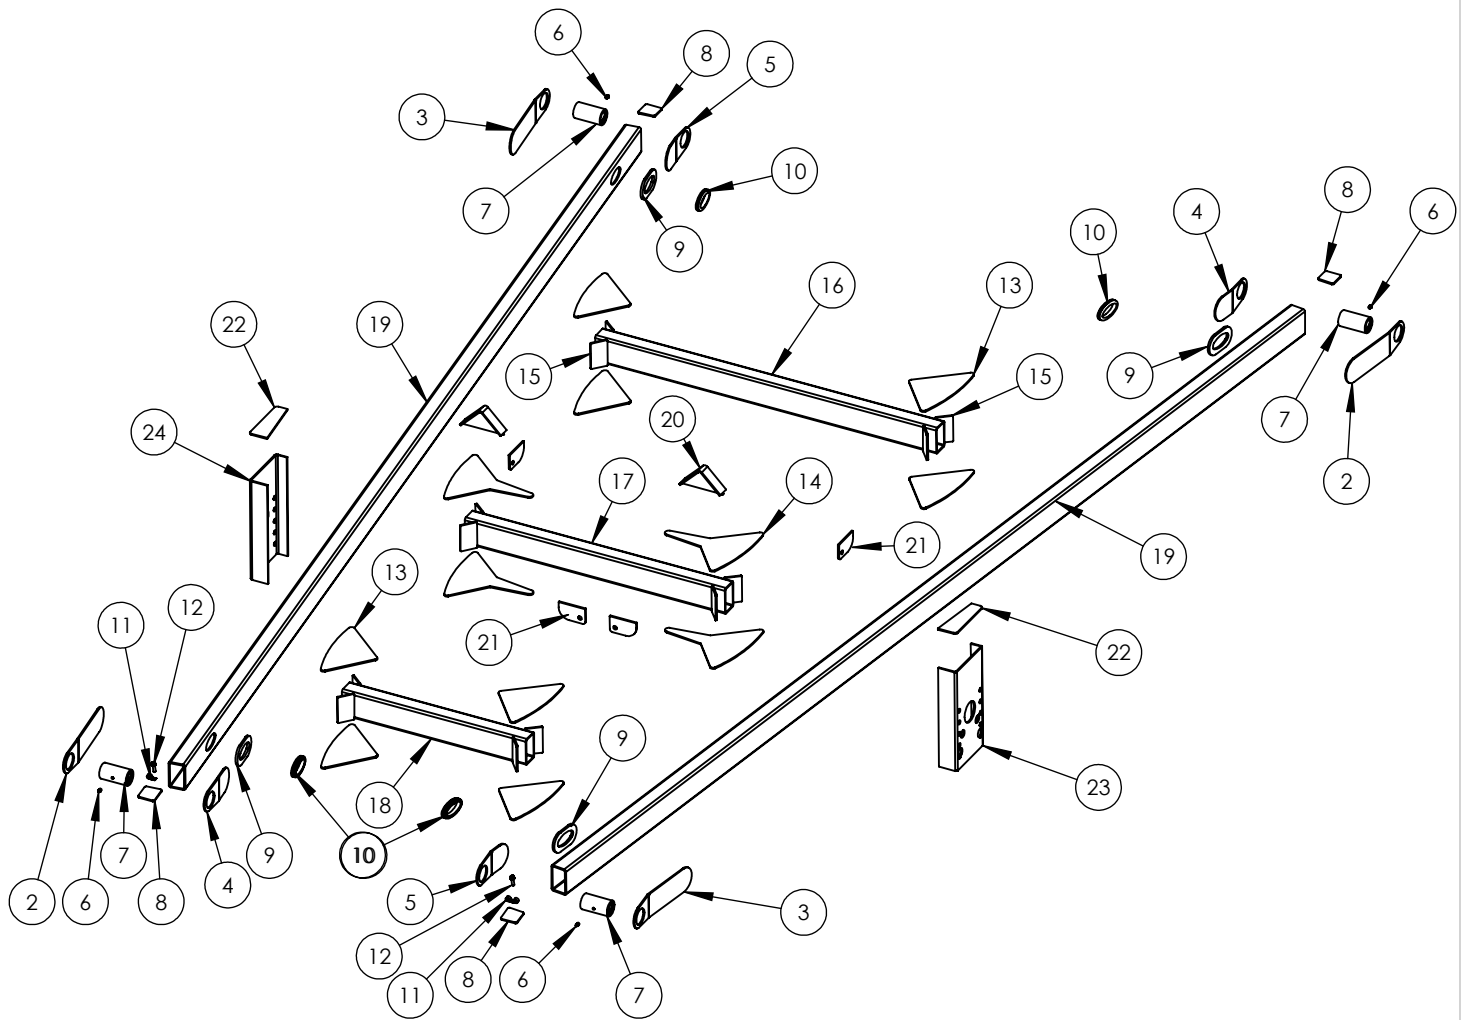

ITEM#	PART#	DESCRIPTION	QTY
1	ASY0008	COMPLETE DRAFT ARM ASSEMBLY, 38'-40', (DOES NOT INCLUDE ITEMS 10, 11, 12, 20, 21)	
2	MFG0248	LONG BUSHING TAB, RIGHT	2
3	MFG0249	LONG BUSHING TAB, LEFT	2
4	MFG0250	SHORT BUSHING TAB, LEFT	2
5	MFG0251	SHORT BUSHING TAB, RIGHT	2
6	MIC80000	GREASE ZERK	4
7	MICMC0012	DRAFT ARM BUSHING	4
8	MFG0252	BUSHING WELD PLATE	4
9	MFG0991	OVAL CUTOUT	4
10	MICG3287-015000	3" GROMMET	4
11	LTS 2010	TUBE STRAP	3
12	N&B 70806A	SHEET METAL SCREW, 1/4" SELF DRILLING, HEX WASHER HEAD	2
13	MFG0253	DRAFT ARM GUSSET	8
14	MFG0254	LONG DRAFT ARM GUSSET	4
15	MFG0255	3" X 5" GUSSET	12
16	MFG0260	REAR DRAFT ARM CROSS TUBE, 38'-40'	1
17	MFG0261	MIDDLE DRAFT ARM CROSS TUBE, 38'-40'	1
18	MFG0262	FRONT DRAFT ARM CROSS TUBE, 38'-40'	1
19	MFG0263	DRAFT ARM SIDE TUBE, 38'-40'	2
20	ASY5028	GUIDE BLOCK, DRAFT ARM PEDESTAL	2
21	MFG0256	LANDING GEAR BRACE TAB	4
22	MFG0257	LANDING GEAR BRACKET COVER	2
23	MFG0258	LANDING GEAR BRACKET, LEFT	1
24	MFG0259	LANDING GEAR BRACKET, RIGHT	1