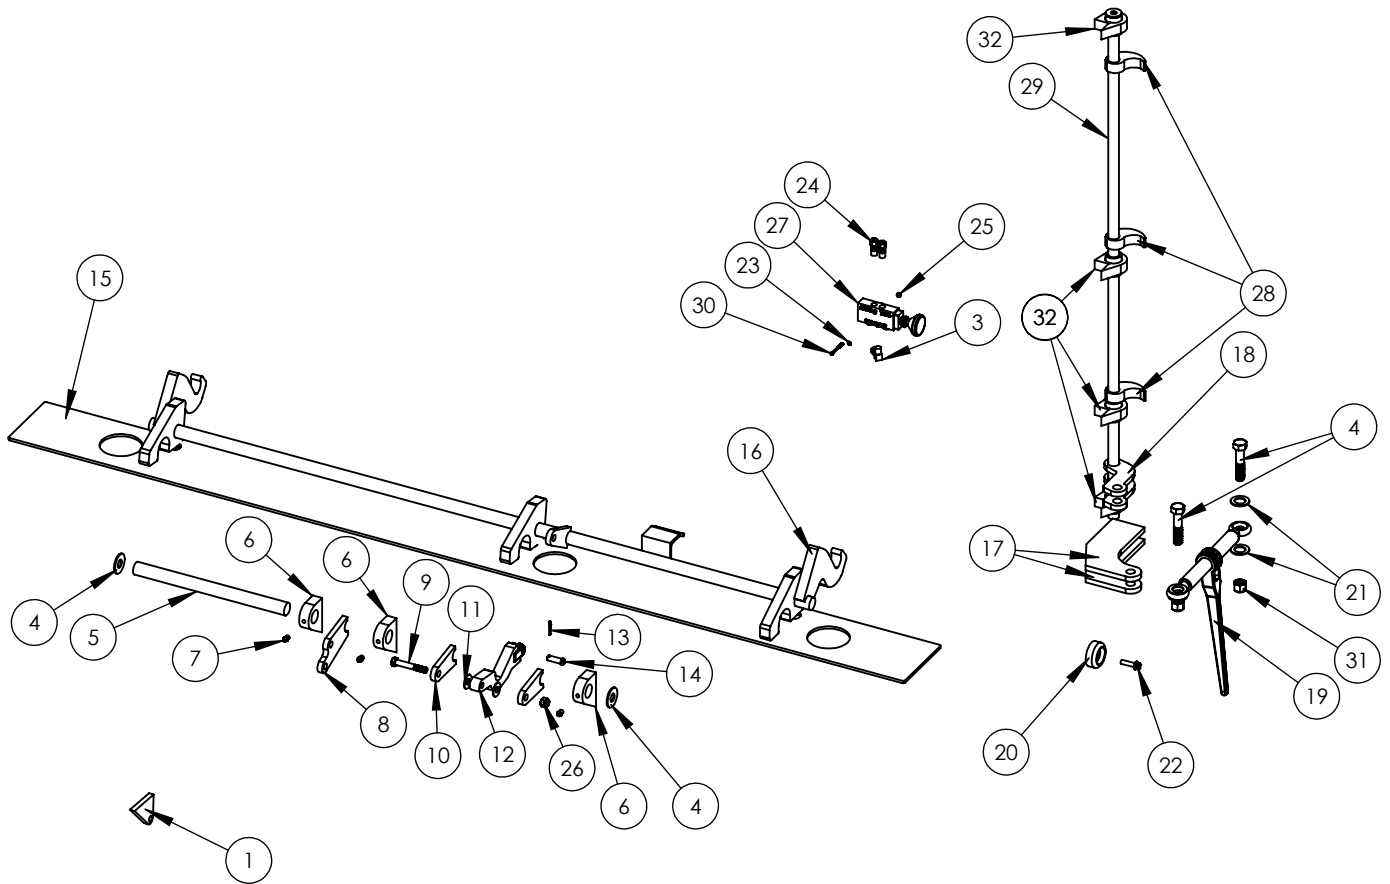

ITEM#	PART#	DESCRIPTION	QTY
1	MFG0239	BOTTOM LATCH CYLINDER MOUNT	1
2	MICC6057PK	BOTTOM LATCH CYLINDER	2
3	BRS969-6	RIGHT ANGLE COMPRESSION FITTING, 3/8" TUBING TO 1/4" NPT	3
4	MICHP34412	CLEVIS PIN, 3/4" X 2.5"	2
5	MFG0240	BOTTOM LATCH CAM SHAFT	1
6	MFG0139	BOTTOM LATCH CAM SHAFT PIVOT	3
7	MIC80000	GREASE ZERK	3
8	MFG0241	BOTTOM LATCH CYLINDER BAR	1
9	N&B4828	BOLT, 1/2"-13 UNC X 3"	1
10	MFG0242	BOTTOM LATCH CAM PLATE	2
11	N&B3550	FLAT WASHER, 1/2"	2
12	ASY5022	BOTTOM LATCH CONNECTOR BAR ASSEMBLY	1
13	MIC7206	COTTER PIN, 1/8"	1
14	MICB27081/27C	CLEVIS PIN, 1/2" X 1.5"	1
15	ASY5034	BOTTOM LATCH PLATE ASSEMBLY	1
16	1010138	BOTTOM LATCH HOOK	2
17	MFG0439	RATCHET BRACKET	2
18	MFG0440	RATCHET LATCH ARM	2
19	MIC8592-236-14	RATCHET	1
20	MIC B1001	BUMPER PAD	1
21	N&B 3800	FLAT WASHER, 1"	4
22	N&B 1132468	BOLT SELF TAPPER, 3/8-16 UNC X 1.5"	1
23	N&B12422	FLAT WASHER, #8	3
24	BRS 968-6	COMPRESSION FITTING, 3/8" TUBING TO 1/4" NPT	2
25	N&B51200	LOCKNUT, 8-32	3
26	N&B51550	1/2-13 UNC LOCKNUT	1
27	AIC BAV020	BOTTOM LATCH CONTROL VALVE	1
28	MFG0134	SIDE LATCH HOOK	3
29	ASY5026	SIDE LATCH SHAFT	1
30	N&B51210A	SOCKET HEAD SCREW, 8-32 X 2"	3
31	N&B 51700	3/4-10 UNC NYLON LOCK NUT	2
32	ASY5024	SIDE LATCH PIVOT ASSEMBLY	4