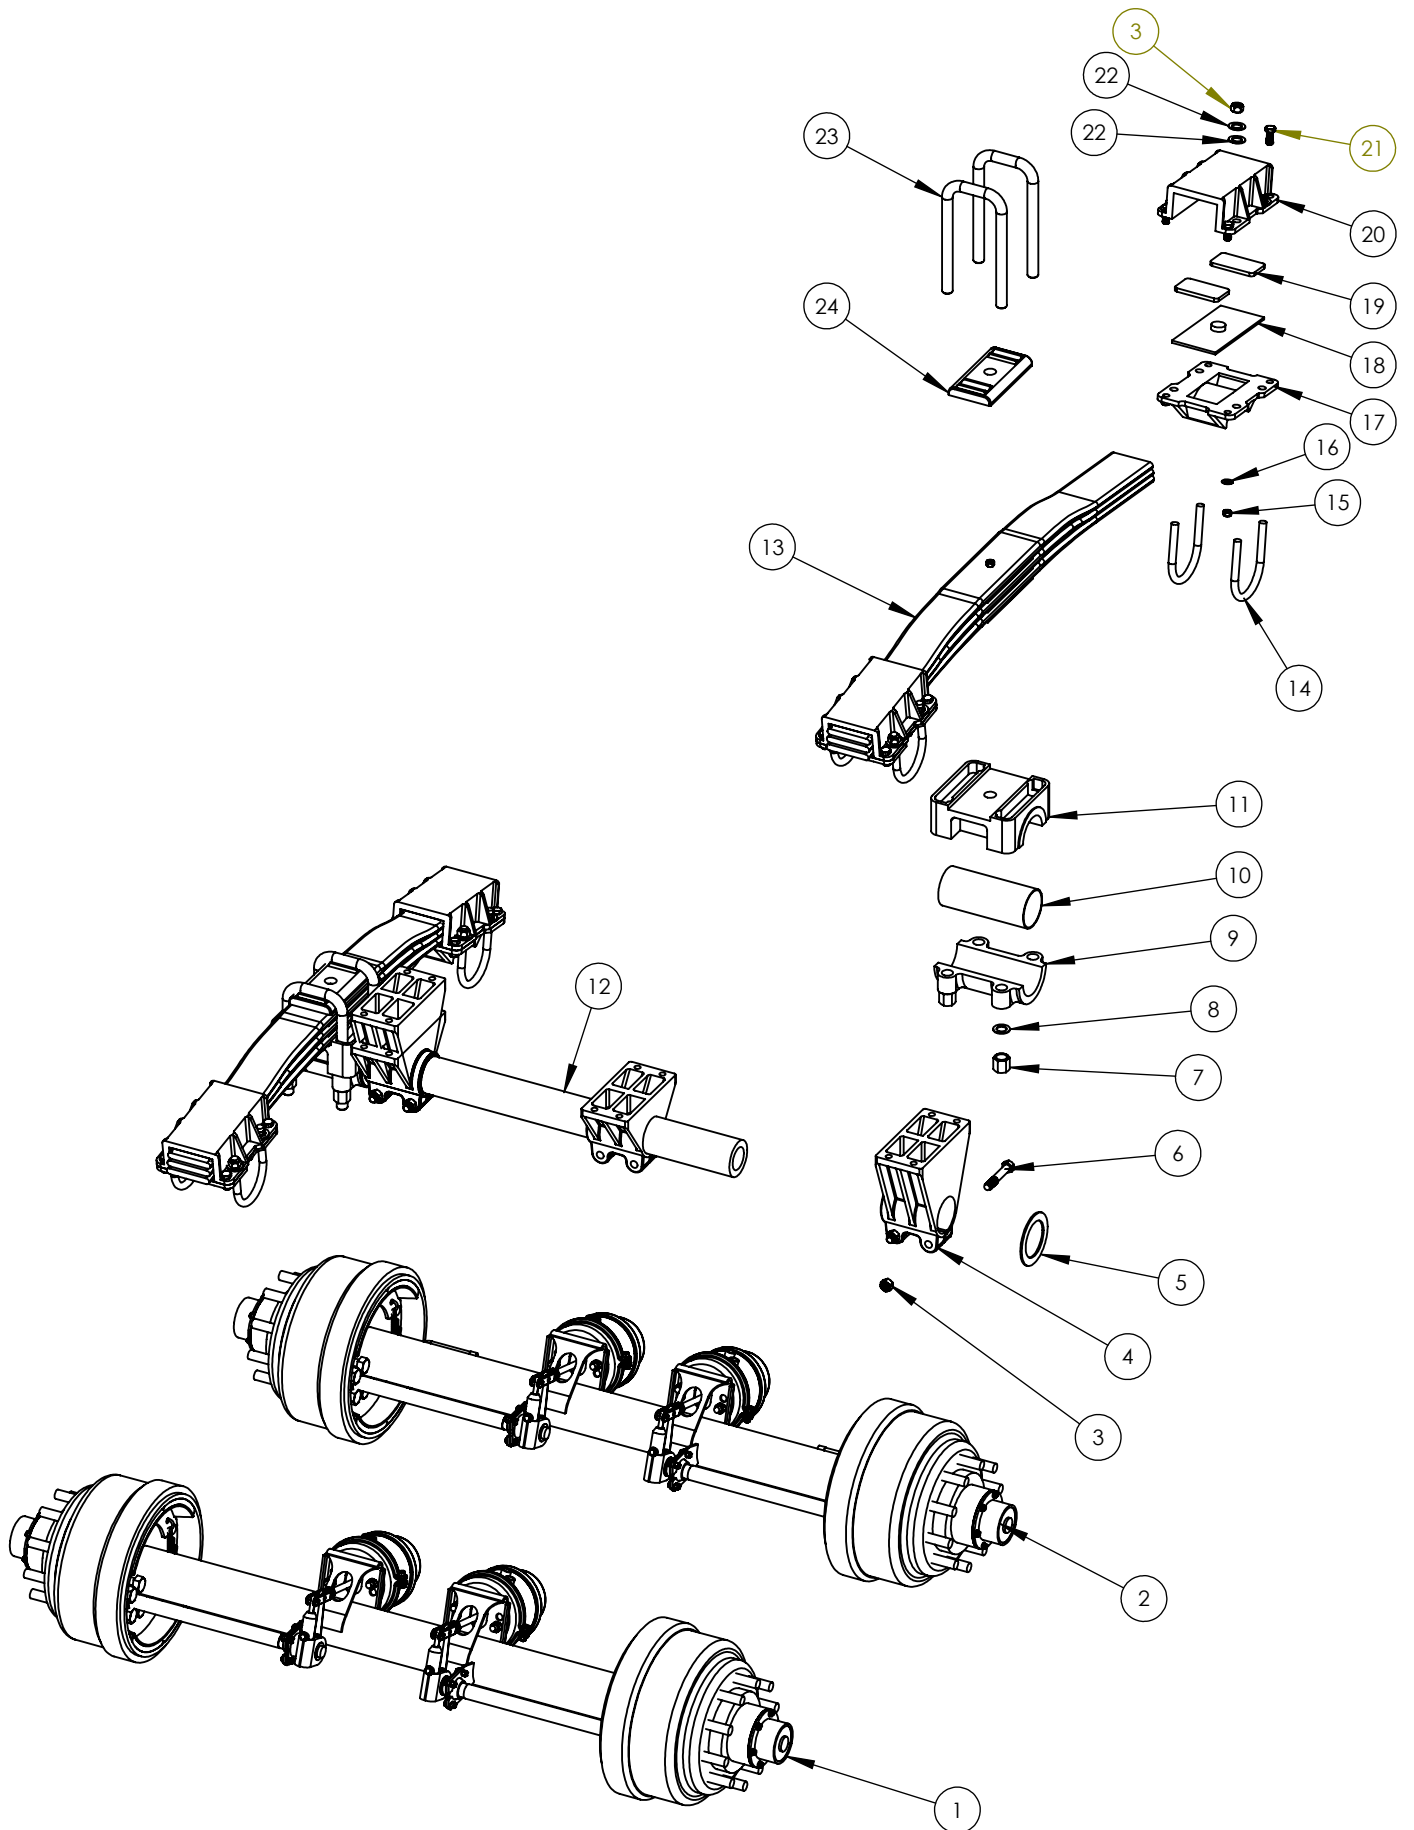

E-MAIL: parts@trailerbuilders.com
www.constructiontrailerspecialists.com

Thanks for choosing Construction Trailer Specialists, Inc., we manufacture a line of trailers in a size to fit your needs.

-End dump trailers in Light Weight, Half Round or Elliptical configurations available Frameless, Quarter Frame or Full Frame. Elliptical scrap/demo trailers available in lengths from 22 to 48 ft, with 46-100 inch sides.

-Bottom dump trailers in 32-42 ft lengths, with Low Profile, and Cross Gate versions available.

-Grain trailers in 34-42 ft lengths.

-Walking floor trailers, Open Top Vans

-Side dump trailers

-In addition, we offer a variety of suspension and tarp options to suit your needs.

ITEM #	PART #	DESCRIPTION	QTY PER AXLE
1	N&B4769	BOLT, 5/16-18 UNC X 3/4"	12
2	N&B5400	LOCK WASHER, 5/16"	12
3	AXL3404009	HUBCAP, INCLUDES ITEM 4	2
4		HUBCAP GASKET	2
5	AXLCS3301	WHEEL BEARING JAM NUT	2
7	AXLCS3303	WHEEL BEARING LOCK WASHER	2
8	AXLCS3300	WHEEL BEARING ADJUSTING NUT	2
9	AXL212049	OUTER WHEEL BEARING	2
10	AXL123365	BRAKE DRUM	2
11	AXL15984ABS	HUB WITH ABS TOOTH WHEEL (REAR AXLE ONLY)	2
11A	AXL15984	HUB WITHOUT ABS TOOTH WHEEL (FRONT AXLE ONLY)	2
12	AXLNB3266	WHEEL STUD	20
13	AXL218248	INNER WHEEL BEARING	2
14	AXL3070743	WHEEL BEARING SEAL	2
	AXLCSK1040	CAM BUSHING KIT, ITEMS 15-22, 24, 25	2
15		WASHER	4
16		SEAL	4
17		CAMSHAFT BUSHING, OUTER	2
18		SNAP RING	2
19		BOLT	8
20		CAMSHAFT BUSHING, INNER	2
21		BOLT	8
22		WASHER	2
23	AXLR801073	SLACK ADJUSTER ASSEMBLY	2
24		WASHER	2
25		SNAP RING	2
27	AXLCAM156L	CAMSHAFT, LEFT	1
28	AXLCAM156R	CAMSHAFT, RIGHT	1
29	BRK4410328080	ABS SENSOR (REAR AXLE ONLY)	2
	AXL4515Q200KIT	BRAKE KIT, ITEMS 30-36	2
30		BRAKE SHOE	4
31		BRAKE SHOE RETURN SPRING	2
32		PIN, BRAKE SHOE RETURN SPRING	4
33		BRAKE SHOE ROLLER	4
34		RETAINER, BRAKE SHOE ROLLER	4
35		ANCHOR PIN	4
36		BRAKE SHOE RETAINING SPRING	4
37	BRK3030GTS	AIR CHAMBER	2