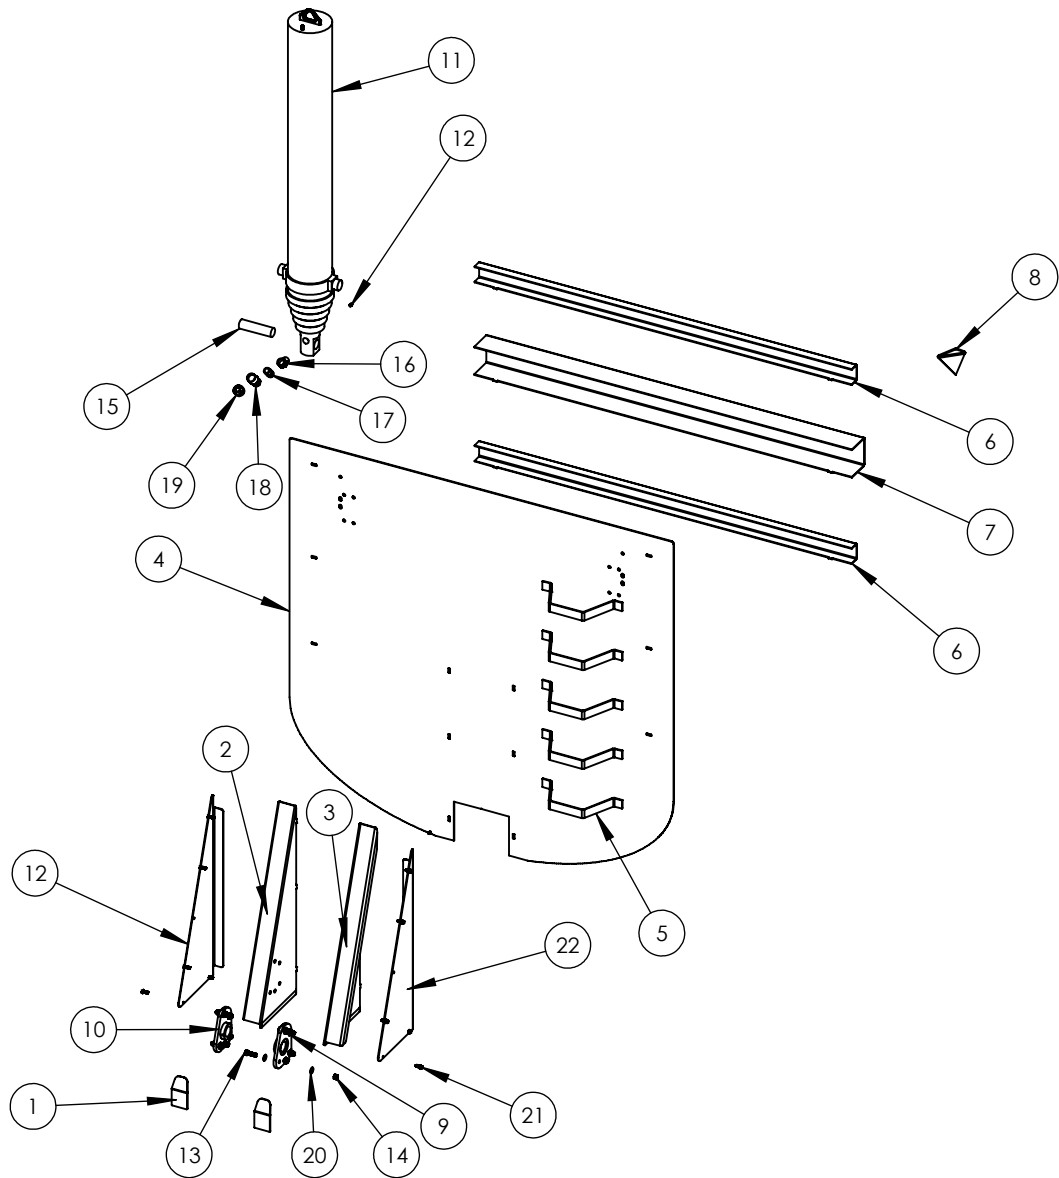

ITEM#	PART#	DESCRIPTION	QTY
1	MFG0178	CYLINDER MOUNT CHANNEL CAP	2
2	MFG2921	BOLT IN CYLINDER MOUNT CHANNEL, RIGHT	1
3	MFG2922	BOLT IN CYLINDER MOUNT CHANNEL, LEFT	1
4	MFG0181	NOSE PLATE	1
5	MFG0053	NOSE LADDER RUNG	5
6	MFG0183	SMALL INSIDE NOSE CHANNEL	2
7	MFG0184	LARGE INSIDE NOSE CHANNEL	1
8	MFG0130	INSIDE GUSSET	2
9	ASY5118	BOLT IN UPPER CYLINDER MOUNT, LEFT (INCLUDES ITEM NUMBERS 13-14,20)	1
10	ASY5117	BOLT IN UPPER CYLINDER MOUNT, RIGHT (INCLUDES ITEM NUMBERS 13-14,20)	1
11	HYD 85-499-280	CYLINDER	1
12	MFG2781	NOSE CHANNEL COVER PLATE RIGHT	1
13	N&B 4866	BOLT, 5/8-11 UNC 2.5" GRADE 8	10
14	N&B 51650	LOCKNUT, 5/8-11 UNC	10
15	MFG0182	CYLINDER PIN	1
16	HYD H3359X16	45 DEGREE MALE-FEMALE FITTING, 1" NPT	1
17	HYD H3069X16	1" NPT NIPPLE	1
18	HYD QDWC161	HYDRAULIC COUPLER	1
19	HYD QDDC161	CAP, HYDRAULIC COUPLER	1
20	N&B 4650	5/8" MACHINE BUSHING	20
21	N&B69194-4	3/8-16 UNC 1, SELF TAPPER	12
22	MFG2780	NOSE CHANNEL COVER PLATE LEFT	1