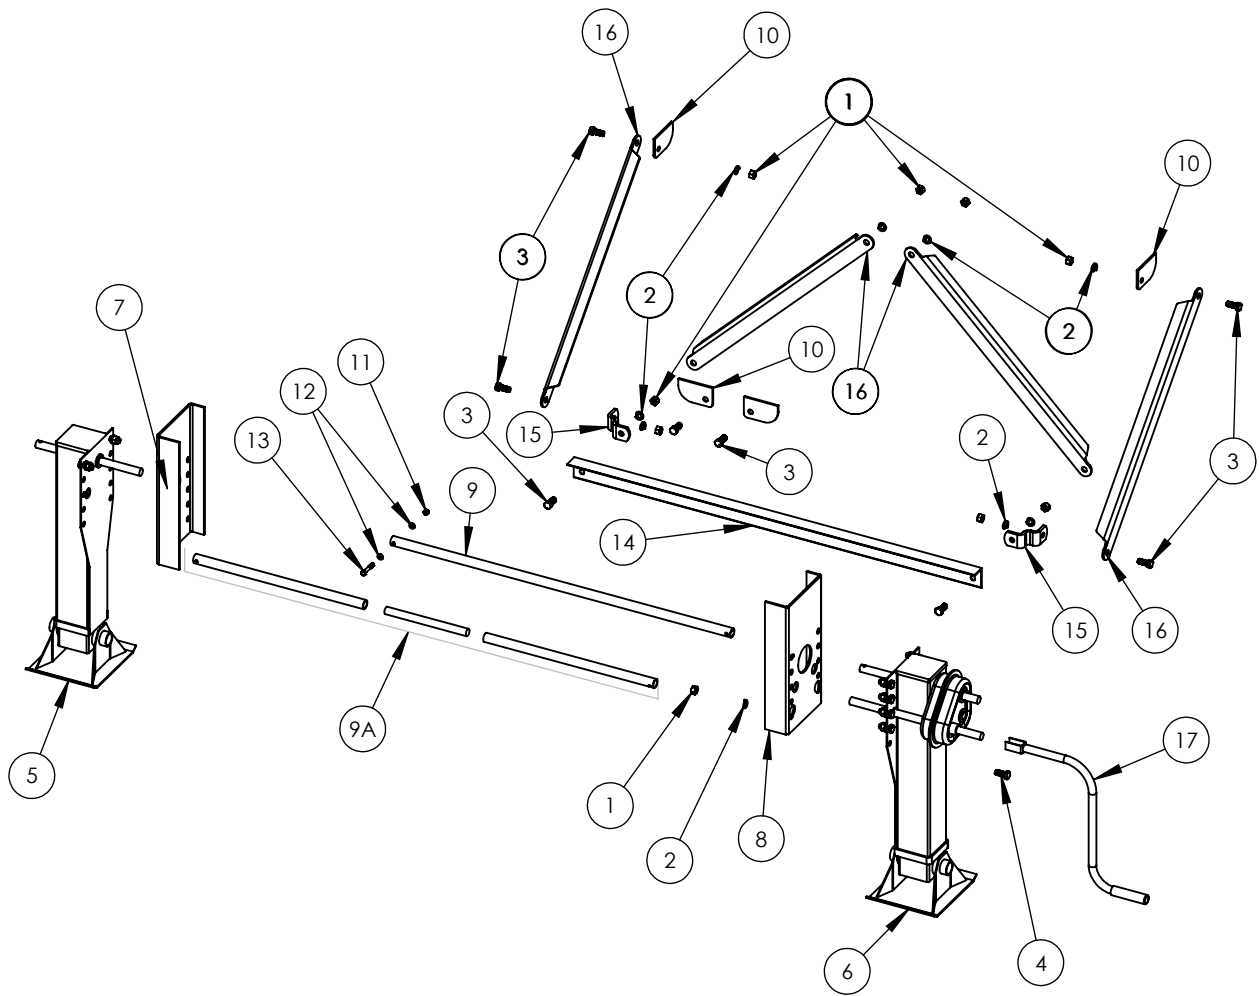

ITEM#	PART#	DESCRIPTION	QTY
1	N&B1650	NUT, 5/8-11 UNC	28
2	N&B5650	LOCKWASHER, 5/8"	28
3	N&B4864	BOLT, 5/8-11 UNC X 2"	8
4	N&B4862	BOLT, 5/8-11 UNC X 1.5"	20
5	MIC LG5001-70	LANDING GEAR LEG, RIGHT	1
6	MIC LG5001-72	LANDING GEAR LEG, LEFT	1
7	MFG0259	LANDING GEAR BRACKET, RIGHT	1
8	MFG0258	LANDING GEAR BRACKET, LEFT	1
9	MFG0282	LANDING GEAR SHAFT	1
9A		OPTIONAL LANDING GEAR SHAFT, SPLICED IN CENTER	
10	MFG0256	LANDING GEAR BRACE TAB	1
11	N&B51450	LOCKNUT, 3/8-16 UNC	2
12	N&B3450	FLAT WASHER, 3/8"	4
13	N&B4791	BOLT, 3/8-16 UNC X 2"	2
14	MFG0281	CROSS BRACE	1
15		W BRACKET (INCLUDED WITH LEGS)	2
16	MFG0280	ANGLE BRACE	4
17	MIC LG03-211H	LANDING GEAR CRANK HANDLE	1