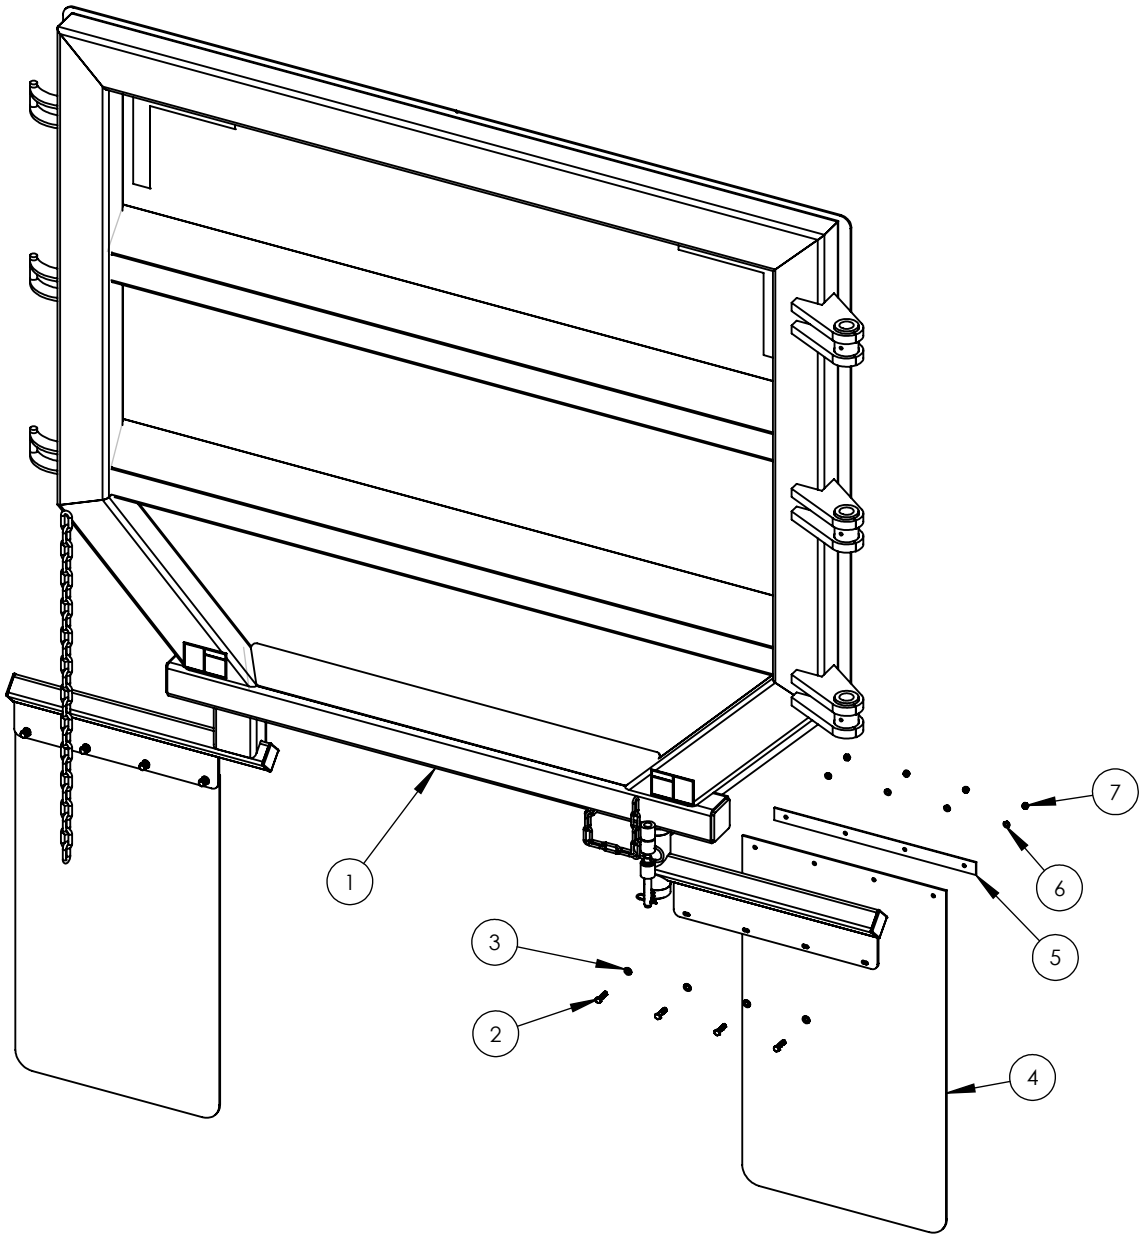

ITEM#	PART#	DESCRIPTION	QTY
1	ASY0222	REAR DOOR ASSEMBLY, 76"	
2	N&B4789	BOLT, 3/8-16 UNC X 1.5"	8
3	N&B3450	FLAT WASHER, 3/8"	8
4	MIC MF1006	MUDFLAP, BLACK POLY	2
5	MIC MF2375	MUDFLAP WASHER PLATE	2
6	N&B5450	LOCKWASHER, 3/8"	8
7	N&B1450	NUT, 3/8-16 UNC	8