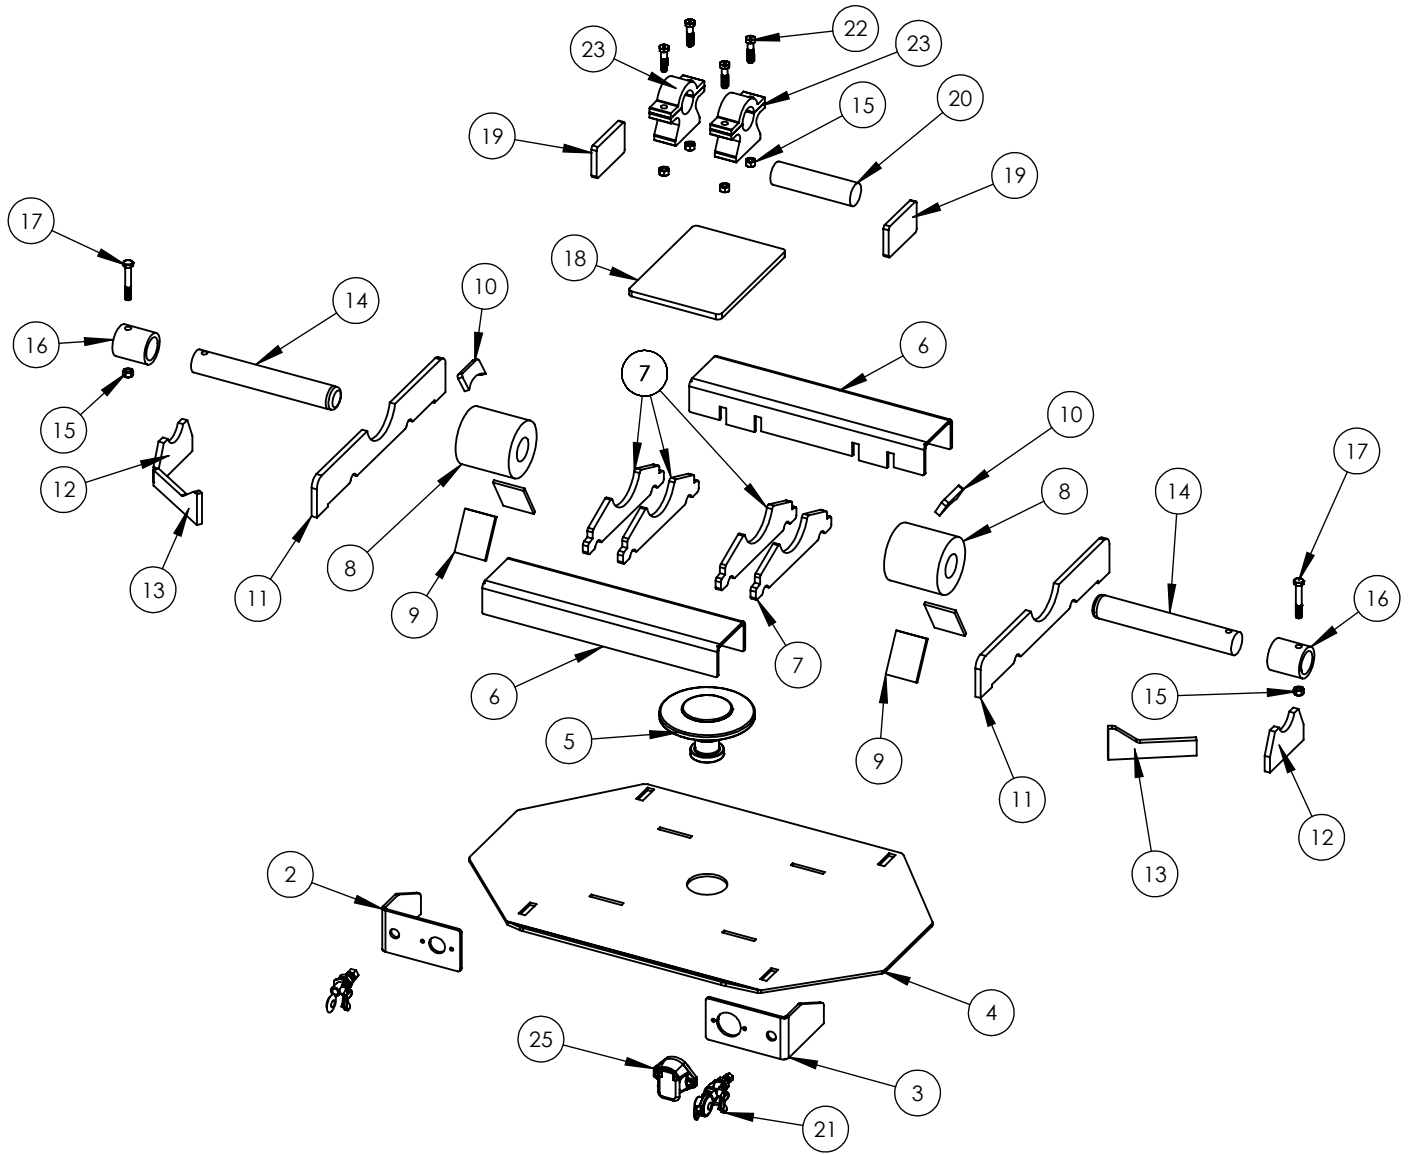

ITEM#	PART#	DESCRIPTION	QTY
1	ASY0014	FIFTH WHEEL ASSEMBLY, (PARTS 2-20, 22, 23)	
2	MFG0264	GLADHAND BRACKET, RIGHT	1
3	MFG0265	GLADHAND BRACKET, LEFT	1
4	MFG0266	FIFTH WHEEL PLATE	1
5	MIC2084194	KINGPIN	1
6	MFG0267	FIFTH WHEEL CHANNEL	2
7	MFG0268	INSIDE CRADLE PLATE	4
8	MFG0273	CRADLE DOM	2
9	MFG0274	CRADLE DOM GUSSET	4
10	MFG0270	GUIDE TAB	2
11	MFG0269	OUTSIDE CRADLE PLATE	2
12	MFG0271	DRAFT ARM FRONT PIN BUSHING SUPPORT	2
13	MFG0272	DRAFT ARM FRONT PIN BUSHING SUPPORT GUSSET	2
14	MICMC0006	FRONT DRAFT ARM PIN	2
15	N&B1550	LOCKNUT, 1/2-13 UNC	6
16	MICMC0011	DRAFT ARM PIN BUSHING	2
17	N&B4829	BOLT, 1/2-13 UNC X 3.5"	2
18	MFG0275	KINGPIN PLATE	1
19	MFG0276	CYLINDER PIN SIDE PLATE	2
20	MFG0277	CYLINDER PIN	1
21		EMERGENCY GLADHAND COUPLER, SEE PAGE 20-21	
22	N&B4824	BOLT, 1/2-13 UNC X 2"	4
23	ASY5029	LOWER CYLINDER MOUNT	2
24		SERVICE GLADHAND COUPLER, SEE PAGE 20-21	
25		7 PIN RECEPTACLE, SEE PAGE 19