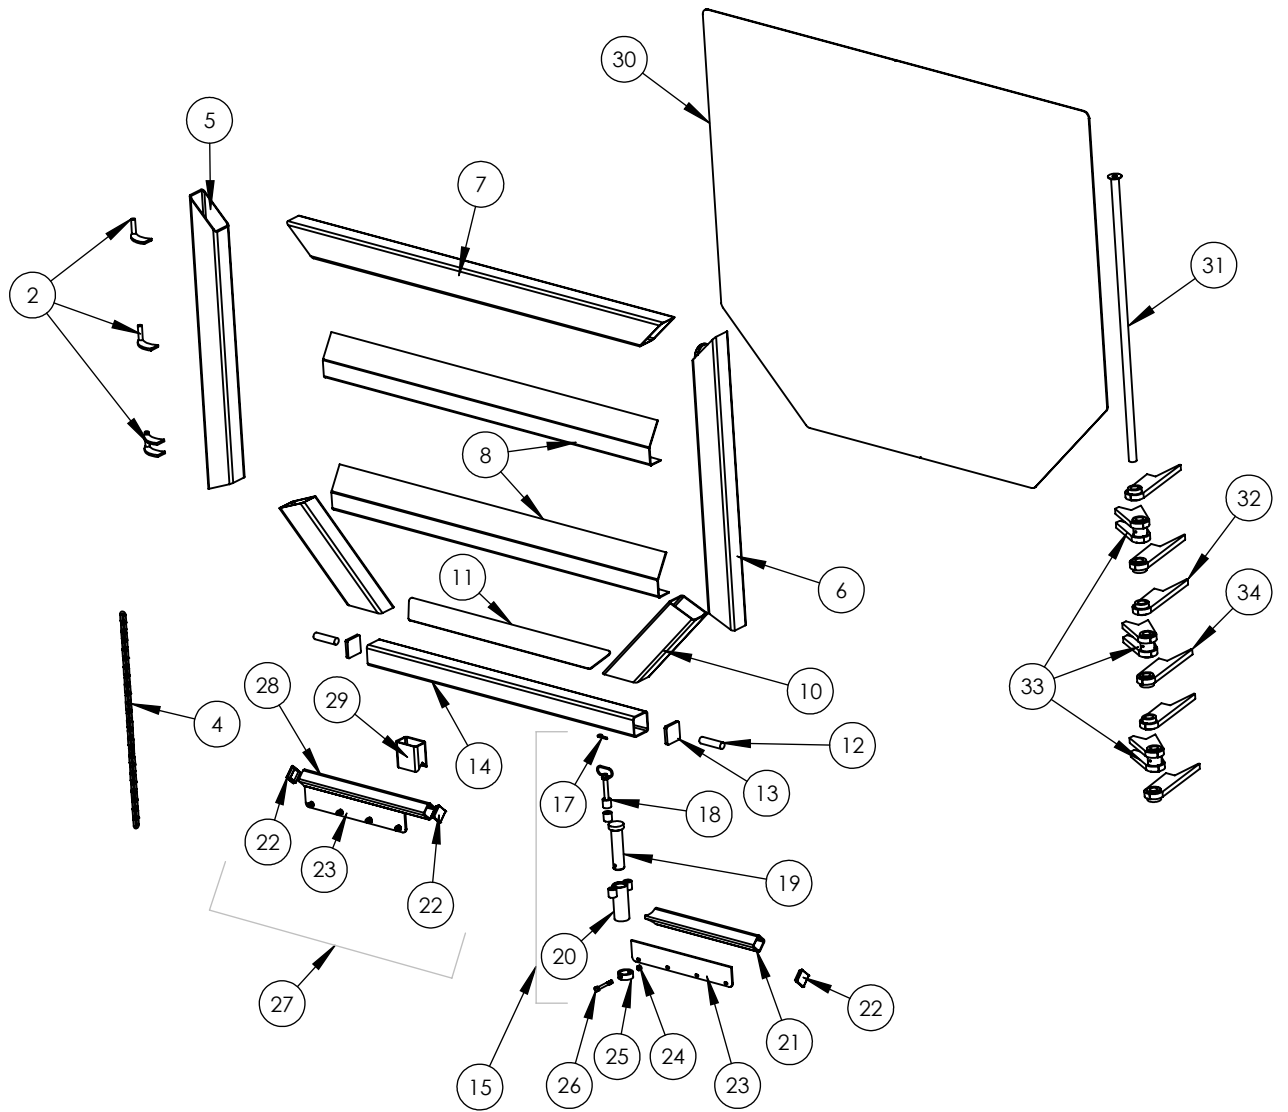

ITEM#	PART#	DESCRIPTION	QTY
1	ASY0222	COMPLETE DOOR ASSEMBLY, 76" (DOES NOT INCLUDE ITEMS 31, 32, 34)	
2	ASY5014	SIDE LATCH DOOR HOOK	3
3			
4	MICPC5/16-24	DOOR CHAIN, 24 LINKS 5/16" CHAIN, GRADE 43	1
5			
6	MFG1371	DOOR SIDE TUBE, 76", RIGHT	2
7	MFG1365	DOOR TOP TUBE	1
8	MFG1376	DOOR MIDDLE CHANNEL	2
9			
10	MFG1377	DOOR LOWER SIDE TUBE	2
11	MFG1378	DOOR DIRT SHEDDER	1
12	MFG0228	BOTTOM LATCH PIN	2
13	MFG0229	DOOR BOTTOM TUBE END PLATE	2
14	MFG0230	DOOR BOTTOM TUBE	1
15	ASY50015	SWINGING MUDFLAP BRACKET ASSEMBLY (ITEMS 16-26)	
16	MICPC1/4-10	HITCH PIN CHAIN, 10 LINKS 1/4" CHAIN	1
17	MICHP34412	HITCH PIN	1
18	MFG0231	HITCH PIN BUSHING	1
19	MICMC0008	PIVOT PIN, SWINGING MUDFLAP BRACKET	1
20	ASY5016	PIVOT BUSHING, SWINGING MUDFLAP BRACKET	1
21	MFG0232	SWINGING MUDFLAP BRACKET TUBE	1
22	MIC 2.5 HBK1	MUDFLAP BRACKET TUBE PUSH IN CAP	3
23	MFG0331	MUDFLAP BRACKET PLATE	1
24	N&B1550	LOCKNUT, 1/2-13 UNC	1
25	MICMC0009	COLLAR, SWINGING MUDFLAP BRACKET	1
26	N&B4829	BOLT, 1/2-13 UNC X 3.5	1
27	ASY5017	FIXED MUDFLAP BRACKET ASSEMBLY (ITEMS 22, 23, 28, AND 29)	
28	MFG0234	FIXED MUDFLAP BRACKET TUBE	1
29	MFG0330	FIXED MUDFLAP BRACKET SPACER	1
30	MFG0236	DOOR PLATE	1
31	ASY5018	DOOR HINGE PIN	1
32	ASY5019	DOOR HINGE, BODY SIDE, TOP	3
33	ASY5021	DOOR HINGE, DOOR SIDE	3
34	ASY5020	DOOR HINGE, BODY, SIDE, BOTTOM	3