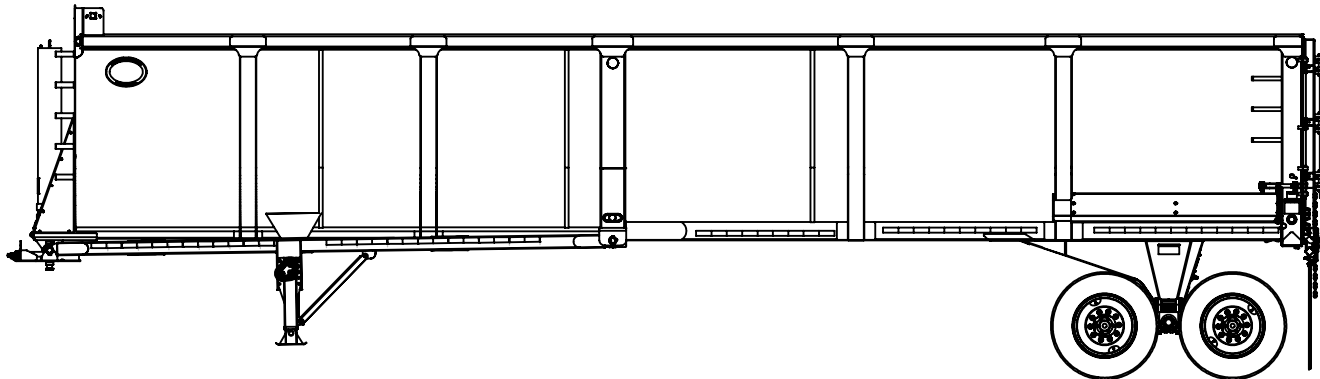

TABLE OF CONTENTS

DESCRIPTION	PAGE
BRAKES	2-3
SUSPENSION	4-5
WHEELS	6
SUSPENSION BOGEY POD	7
MAIN BODY	8-9
BODY FRONT	10
MIDDLE BODY BRACE	11
REAR BODY BRACE	12-13
REAR DOOR	14-15
REAR DOOR SIDE AND BOTTOM LATCHES	16
DRAFT ARM	17
FIFTH WHEEL	18
WIRING	19
PLUMBING	20-21
LANDING GEAR	22
MUDFLAPS	23
FENDERS	24
DECALS	25