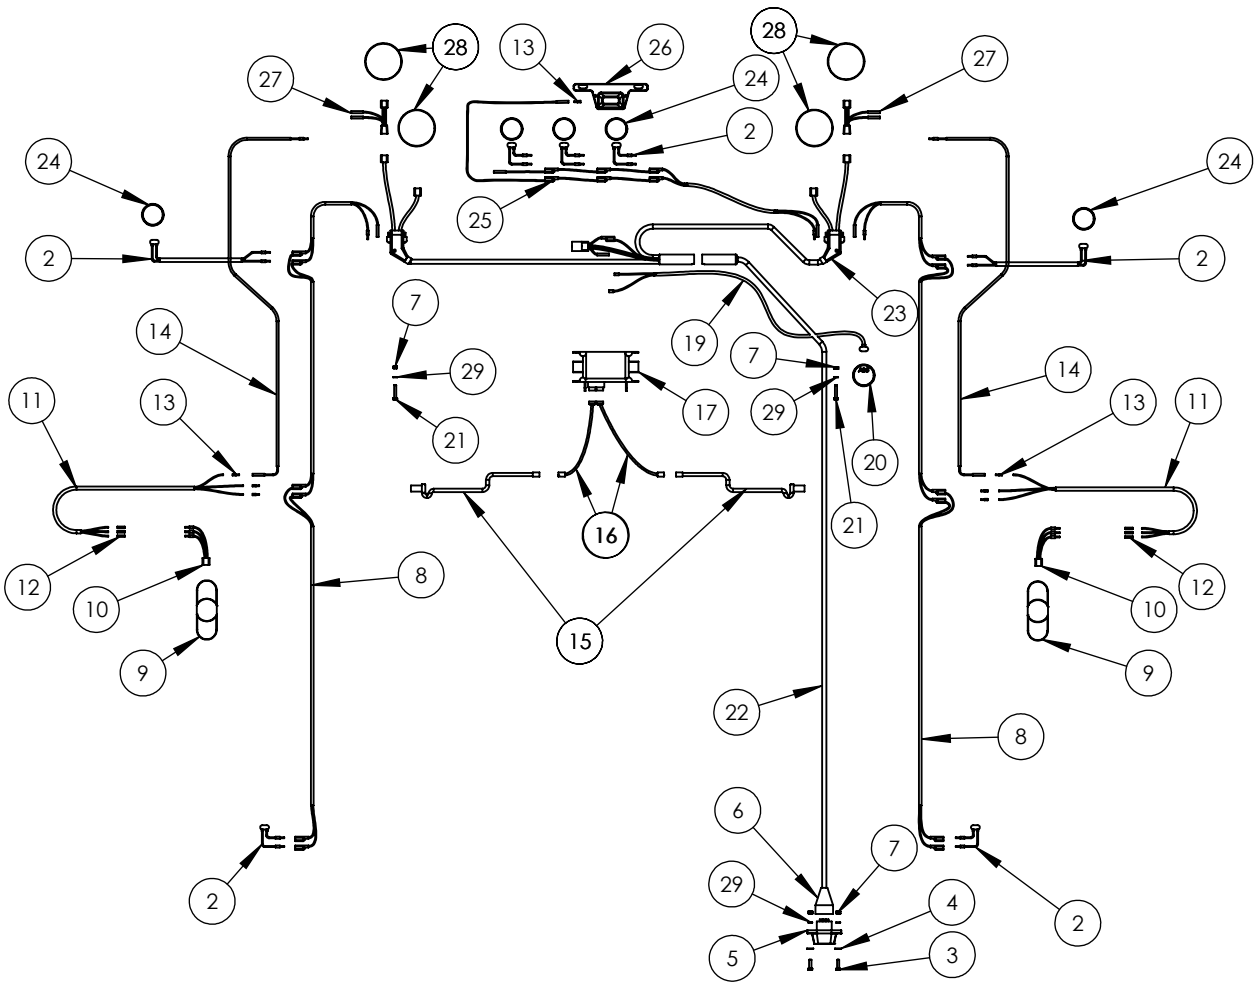

ITEM#	PART#	DESCRIPTION	QTY
1	LTS G1033-3	AMBER CLEARANCE LIGHT, LED 2.5"	2
2	LTS 80-1000-X1	TWO WIRE PLUG, SUBASSEMBLY HARNESS 6"	7
3	N&B4753	BOLT, 1/4-20 UNC X 1"	2
4	N&B3350	FLAT WASHER, 1/4"	2
5	LTS 15-720	7 PIN RECEPTACLE	1
6	LTS 15-720-01	7 PIN RECEPTACLE BOOT	1
7	N&B1350	NUT, 1/4-20 UNC	4
8	LTS-01-6615-V6	SIDE CLEARANCE LIGHT WIRE	2
9	LTS G6003-3	MIDDLE SIDE CLEARANCE/SIGNAL LIGHT	2
10	LTS 80-1000-R8	3 WIRE PIGTAIL	2
11	LTS 91445-84	MIDDLE SIDE DROPPER WIRE	2
12	LTS 82920	FEMALE CRIMP PLUG	6
13	LTS 25271	MALE CRIMP PLUG	7
14	LTS 01-6613-L6	MIDDLE SIDE SIGNAL LIGHT WIRE, JUMPER 30'	2
15	BRK4410328080	ABS SENSOR	2
16	BRK4497130300	ABS SENSOR WIRE	2
17	BRK4005001010	ECU/VALVE ASSEMBLY	1
18	BRK4493260400	ECU WIRE	1
19	LTS 05-2014-74	ABS LIGHT WIRE	1
20	LTS 78423-3	ABS LIGHT, LED 2.5"	1
21	N&B4755	BOLT, 1/4-20 UNC X 1.5"	2
22	LTS 01-6664-89	7 WIRE HARNESS MAIN HARNESS WITH CONNECTOR	1
23	LTS 01-6757-T4	REAR WIRING HARNESS WITH ABS CONNECTOR	1
24	LTS G1032-3	RED CLEARANCE LIGHT, LED 2.5"	5
25	LTS 01-6615-V5	REAR CLEARANCE LIGHT WIRE	1
26	LTS M436B	LICENSE PLATE BRACKET WITH LIGHT	1
27	LTS66820	SIGNAL LIGHT PLUG	2
28	LTS G4002-3	TAILLIGHT, 4" ROUND	4
29	N&B5350	LOCK WASHER, 1/4"	2