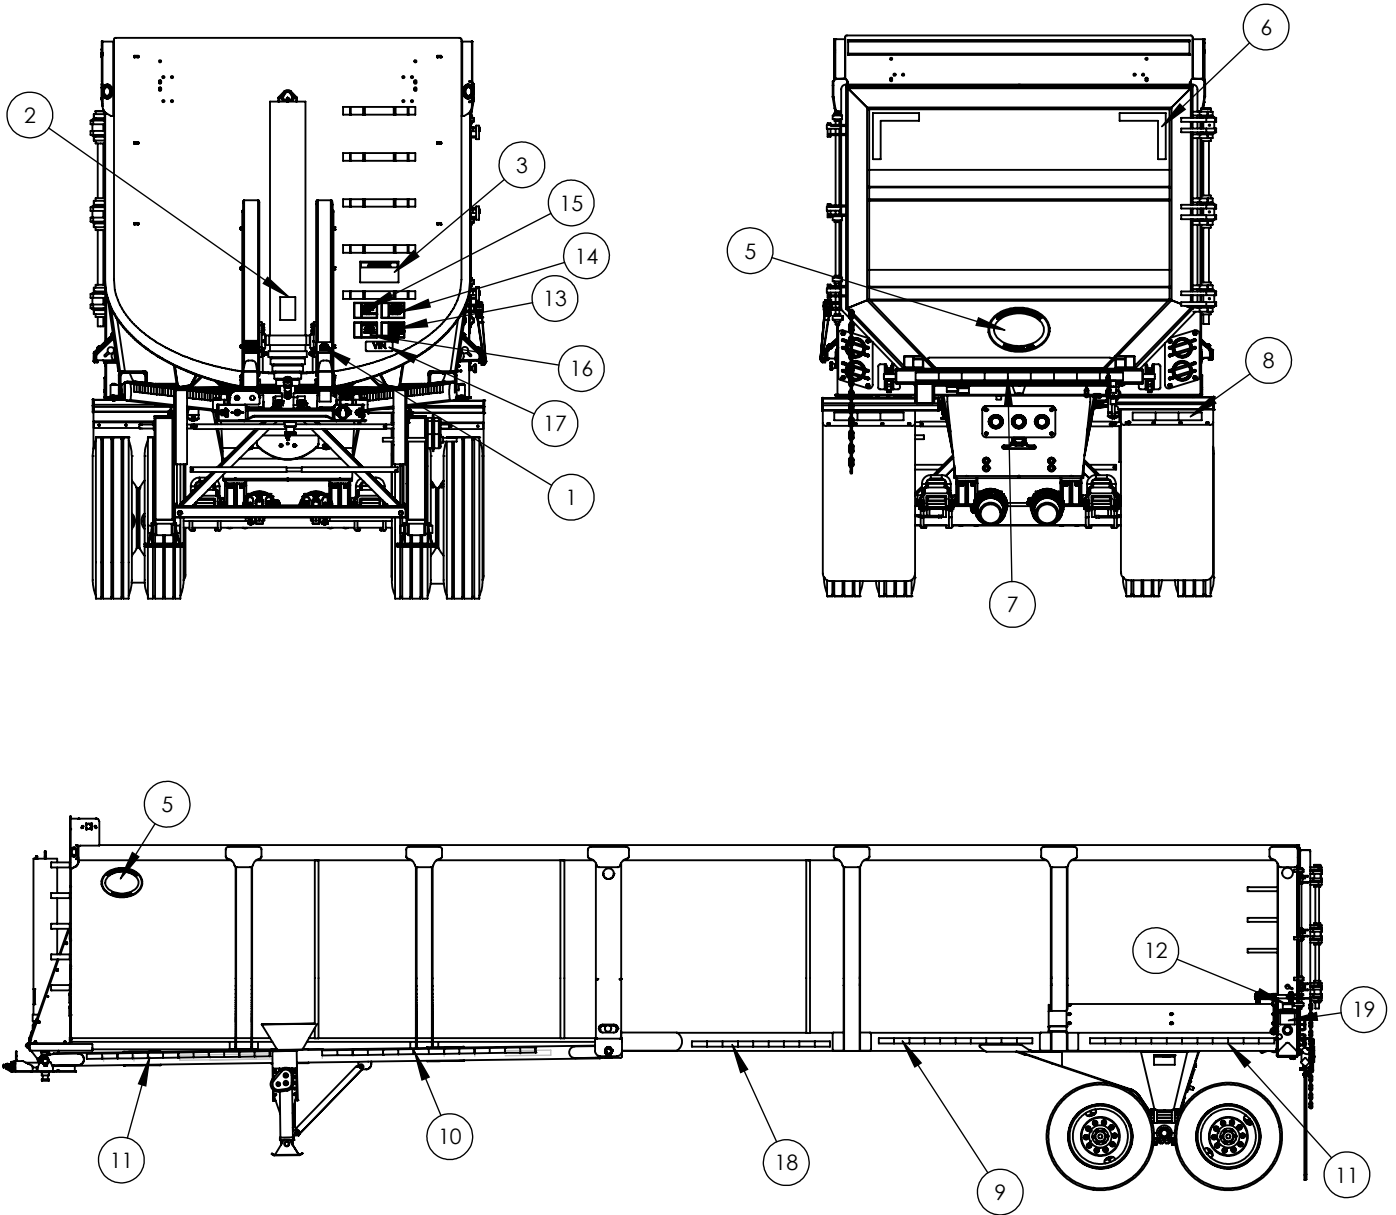

ITEM#	PART#	DESCRIPTION	QTY
1	LBL-012	AIR BRAKE ADDITIVE CAUTION DECAL	1
2		LIFT CYLINDER DECAL	1
3	LBL-001	ATTENTION DECAL	1
4	LBL-014	WARNING: DO NOT ADD LUBE PLATE	1
5	LBL-SCRAP	CONSTRUCTION TRAILER "SCRAP MASTER" DECAL, BOTH SIDES	3
6	LTS40641	REFLECTIVE CONSPICUITY TAPE, WHITE ONLY RIGHT ANGLE, REAR DOOR	2
7	LTS41050-54	REFLECTIVE CONSPICUITY TAPE, RED AND WHITE, 54", REAR DOOR	1
8	LTS41050-18	REFLECTIVE CONSPICUITY TAPE, RED AND WHITE, 18", MUDFLAP BRACKETS	2
9	LTS41050-60	REFLECTIVE CONSPICUITY TAPE, RED AND WHITE, 60"	2
10	LTS41050-84	REFLECTIVE CONSPICUITY TAPE, RED AND WHITE, 84"	2
11	LTS41050-72	REFLECTIVE CONSPICUITY TAPE, RED AND WHITE, 72"	4
12	LBL-013	ABS NOTICE DECAL, LEFT SIDE ONLY	1
13	LBL-009	WARNING: RETORQUE LUG NUTS	1
14	LBL-010	WARNING: USE MATCHED BRAKE COMPONENTS	1
15	LBL-011	DANGER: CAGE BRAKES	1
16	LBL-017	WARNING: OVERHEAD POWERLINES	1
17		VEHICLE IDENTIFICATION DECAL	1
18	LTS41050-54	REFLECTIVE CONSPICUITY TAPE, RED AND WHITE, 54"	2
19	LBL-015	CAUTION: STAND CLEAR OF DOOR	2
20	LBL ELLIPKIT GREEN	ELLIPTICAL LABEL KIT, CONTAINS ITEMS 1,3,5,12-16